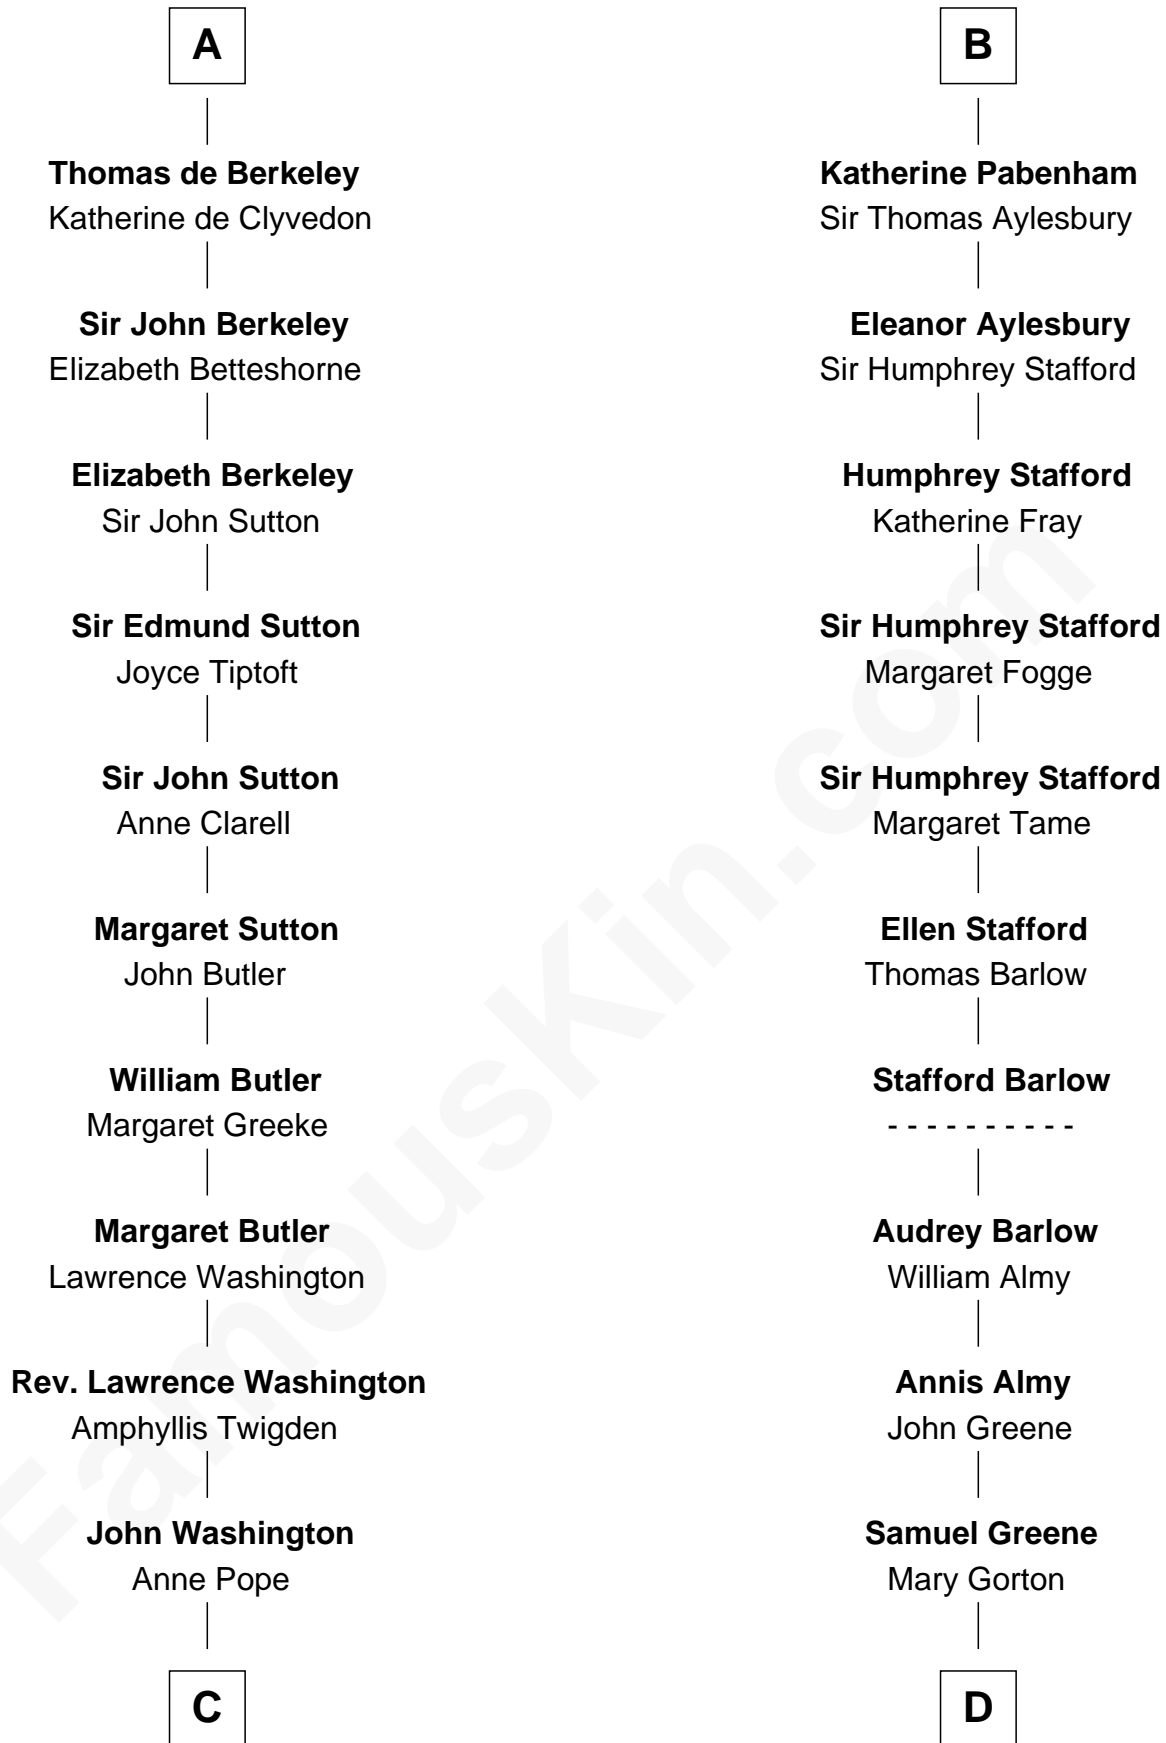

FamousKin.com
Relationship Chart of
George Washington
1st U.S. President

19th cousin 1 time removed of
Samuel Ward King
15th Governor of Rhode Island

William I de Lancaster
 Gundred de Warenne

C

Lawrence Washington

Mildred Warner

Augustine Washington

Mary Ball

George Washington

1st U.S. President

D

Samuel Greene

Sarah Coggeshall

Mercy Green

John Walton

Welthian Walton

William Borden King

Samuel Ward King

15th Governor of Rhode Island

FamousKin.com