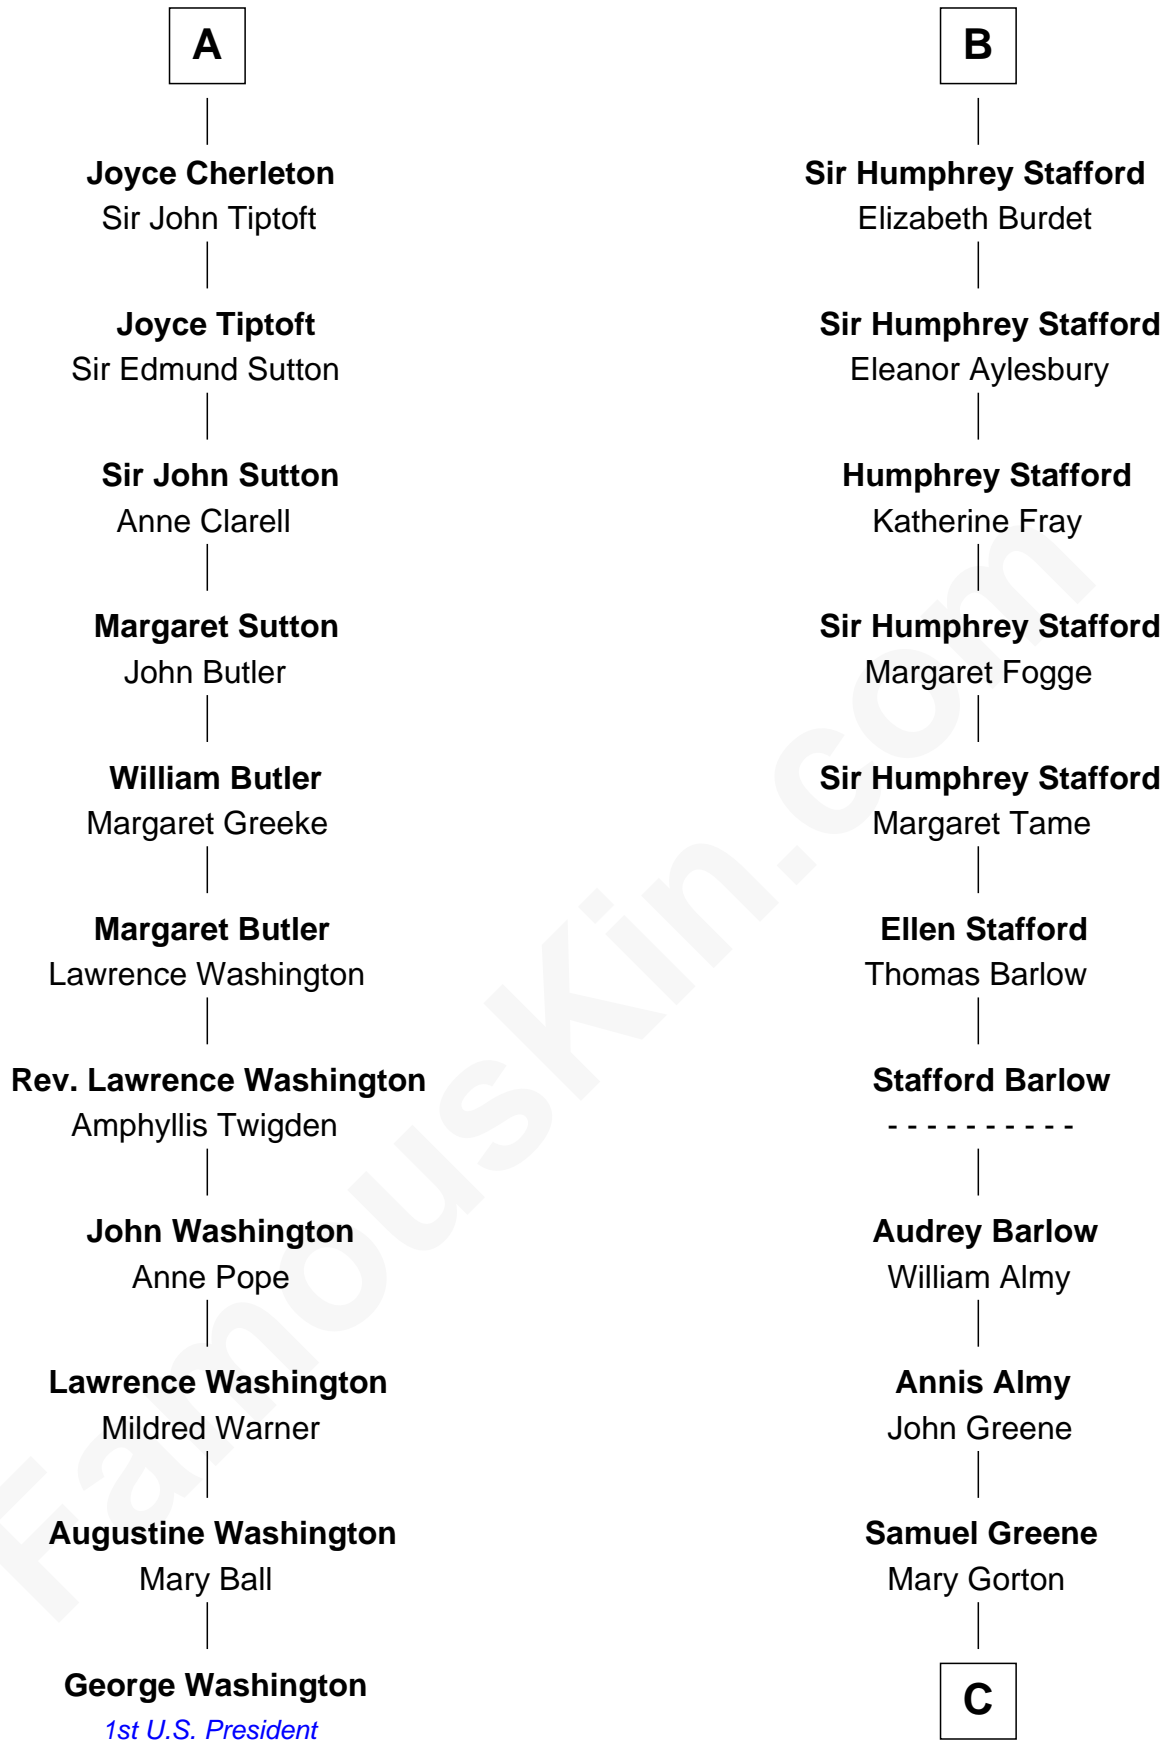

FamousKin.com
Relationship Chart of
George Washington
1st U.S. President

17th cousin 3 times removed of
Samuel Ward King
15th Governor of Rhode Island

Sir William Longespee
 Ela of Salisbury

Stephen Longespee
 Emmeline de Ridelisford

Ida Longespee
 Sir William de Beauchamp

Ela Longespee
 Sir Roger la Zouche

Beatrice de Beauchamp
 Thomas FitzOtto

Sir Alan la Zouche
 Eleanor de Segrave

Maud FitzThomas
 John de Botetourte

Maude la Zouche
 Sir Robert de Holland

Ada de Botetourte
 Sir John de St. Philibert

Thomas Holand
 Joan Plantagenet

Maud de St. Philibert
 Sir Warin Trussell

Sir Thomas de Holand
 Alice Fitzalan

Maud Trussell
 Sir John de Hastang

Eleanor Holand
 Edward Cherleton

Maud de Hastang
 Ralph Stafford

A

B

C

Samuel Greene
Sarah Coggeshall

Mercy Green
John Walton

Welthian Walton
William Borden King

Samuel Ward King
15th Governor of Rhode Island