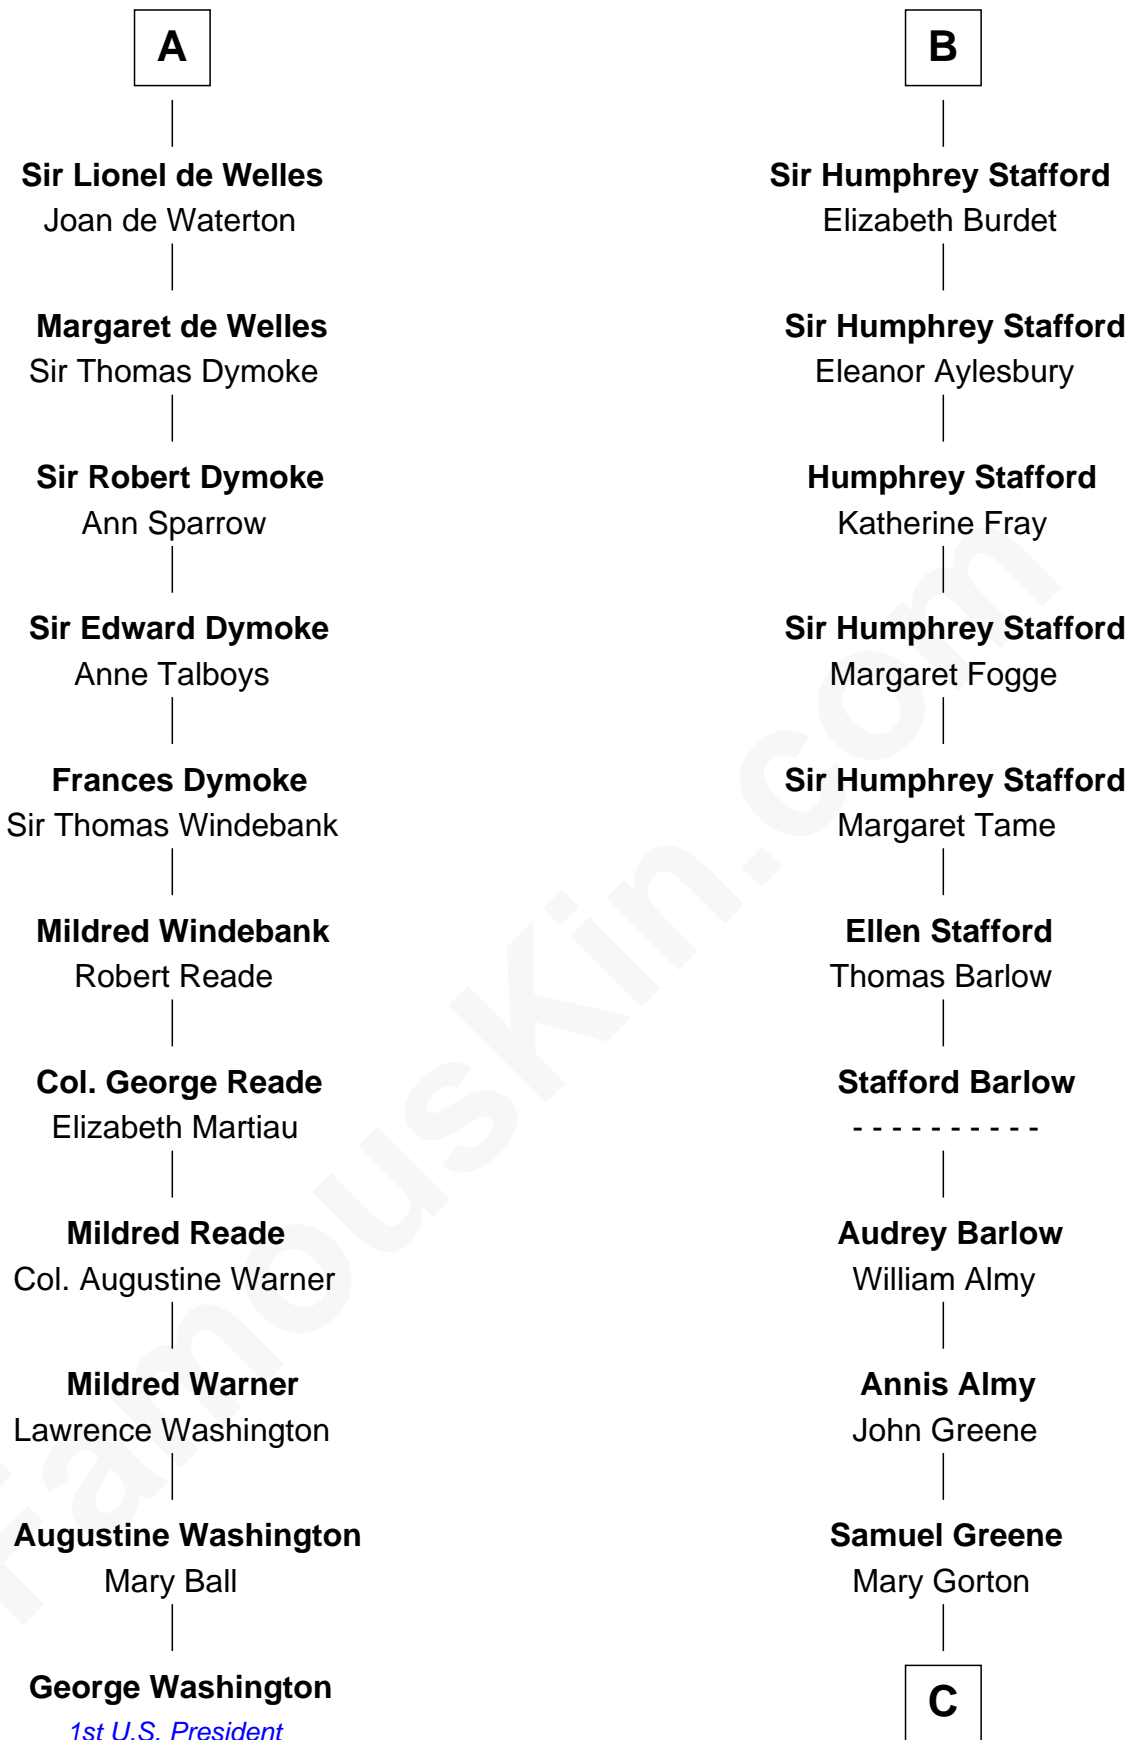

FamousKin.com
Relationship Chart of
George Washington
1st U.S. President

17th cousin 3 times removed of
Samuel Ward King
15th Governor of Rhode Island

C

Samuel Greene
Sarah Coggeshall

Mercy Green
John Walton

Welthian Walton
William Borden King

Samuel Ward King
15th Governor of Rhode Island