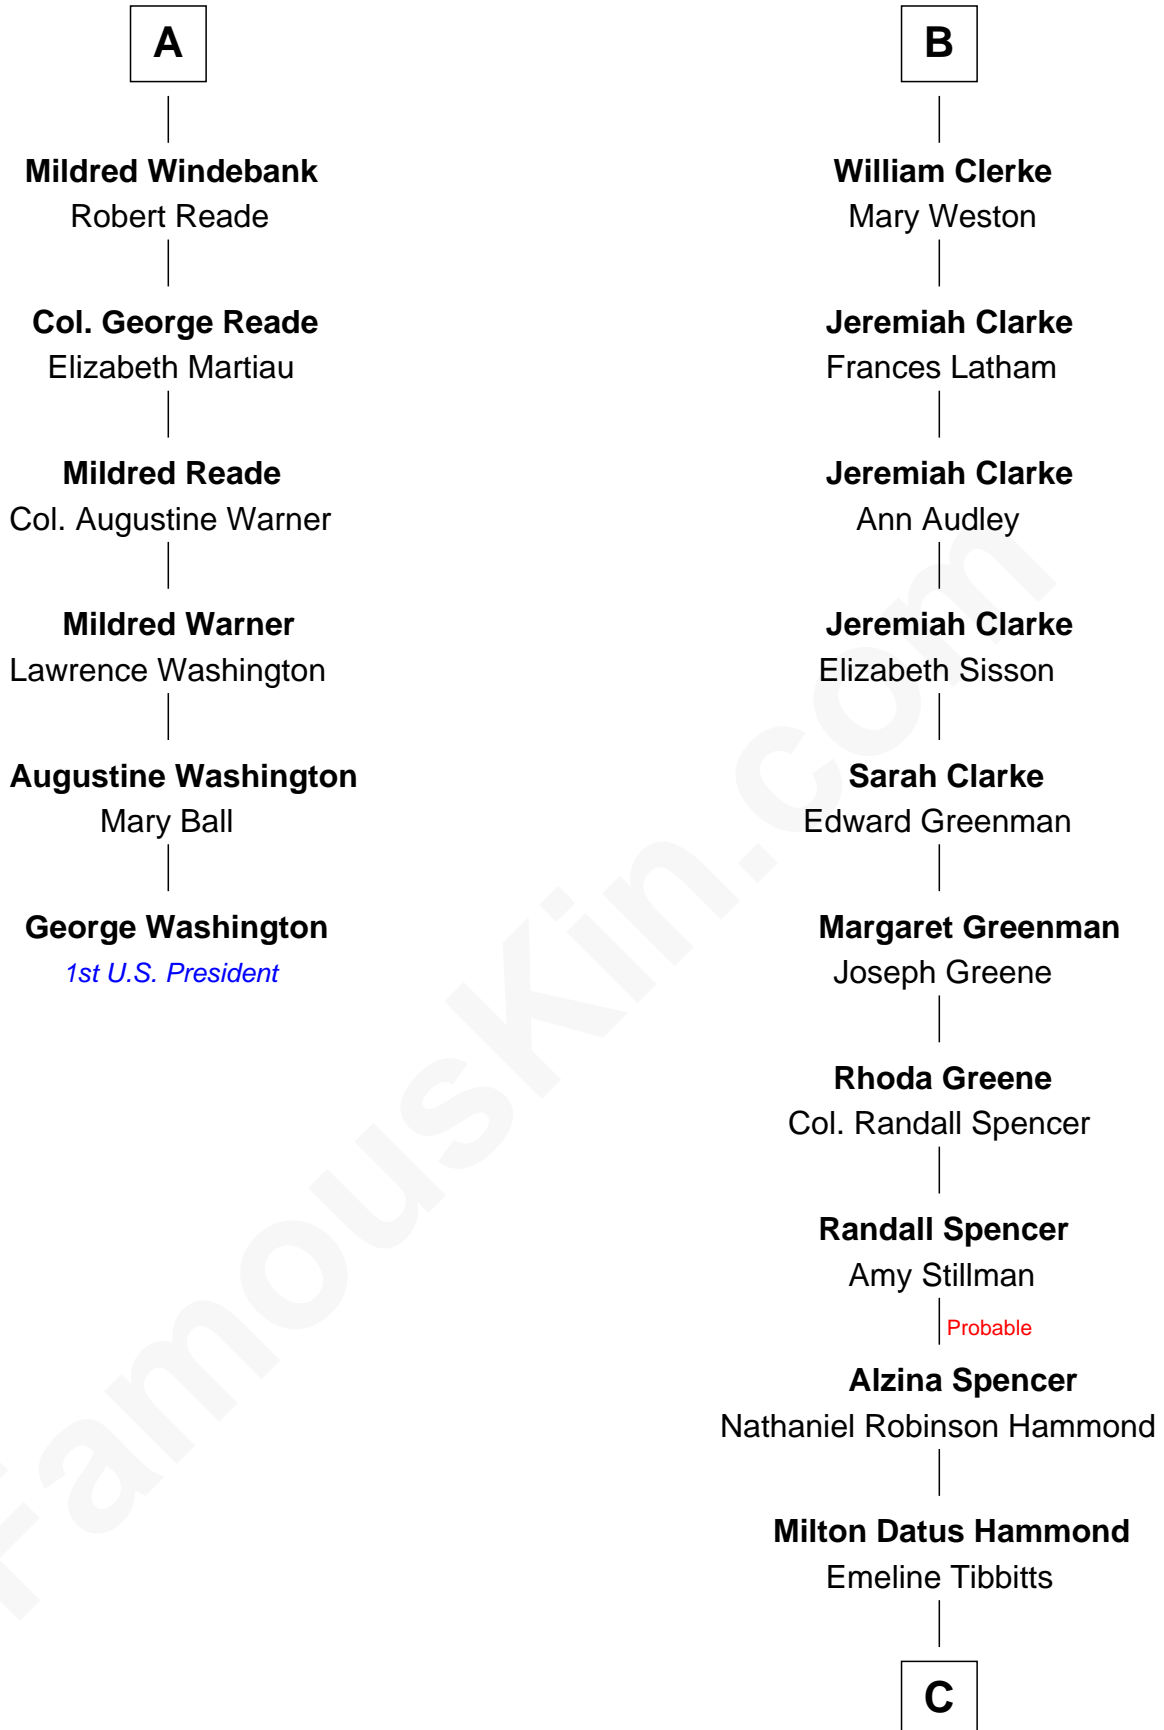

FamousKin.com
Relationship Chart of
George Washington
1st U.S. President

12th cousin 9 times removed of

Amy Adams
Movie Actress

John de Welles
Maud de Roos

C

Levi Parley Hammond

Annie Elizabeth Baer

Grant Levi Hammond

Rita Otterbeck

Colleen Hammond

Joseph Hugh Hicken

Kathryn Hicken

Richard Kent Adams

Amy Adams

Movie Actress