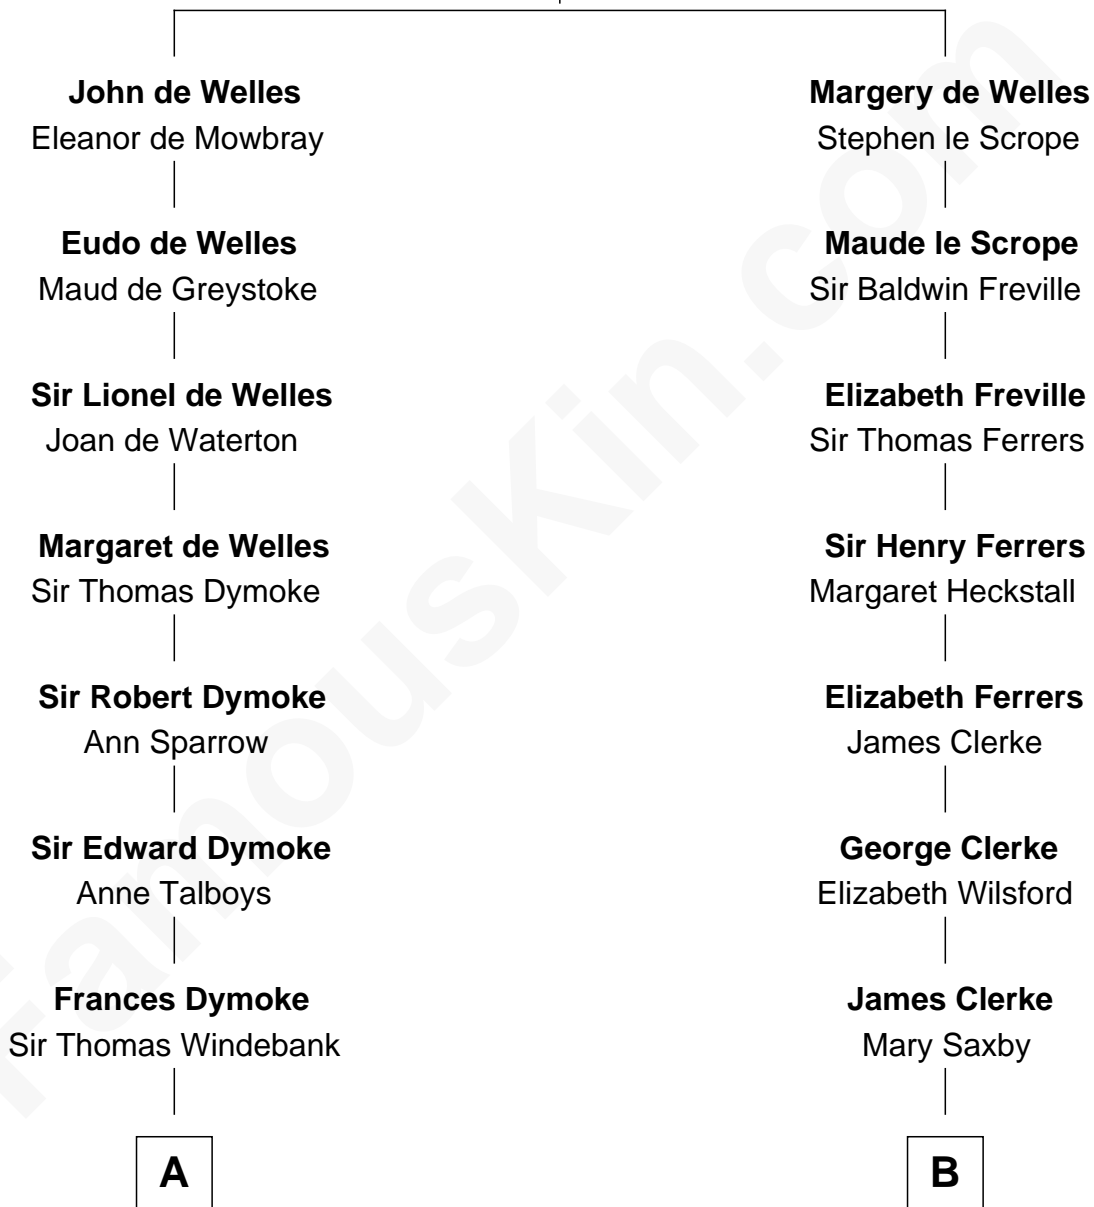

FamousKin.com
Relationship Chart of
George Washington
1st U.S. President

12th cousin 9 times removed of

Amy Adams
Movie Actress

John de Welles
Maud de Roos

C

Levi Parley Hammond

Annie Elizabeth Baer

Grant Levi Hammond