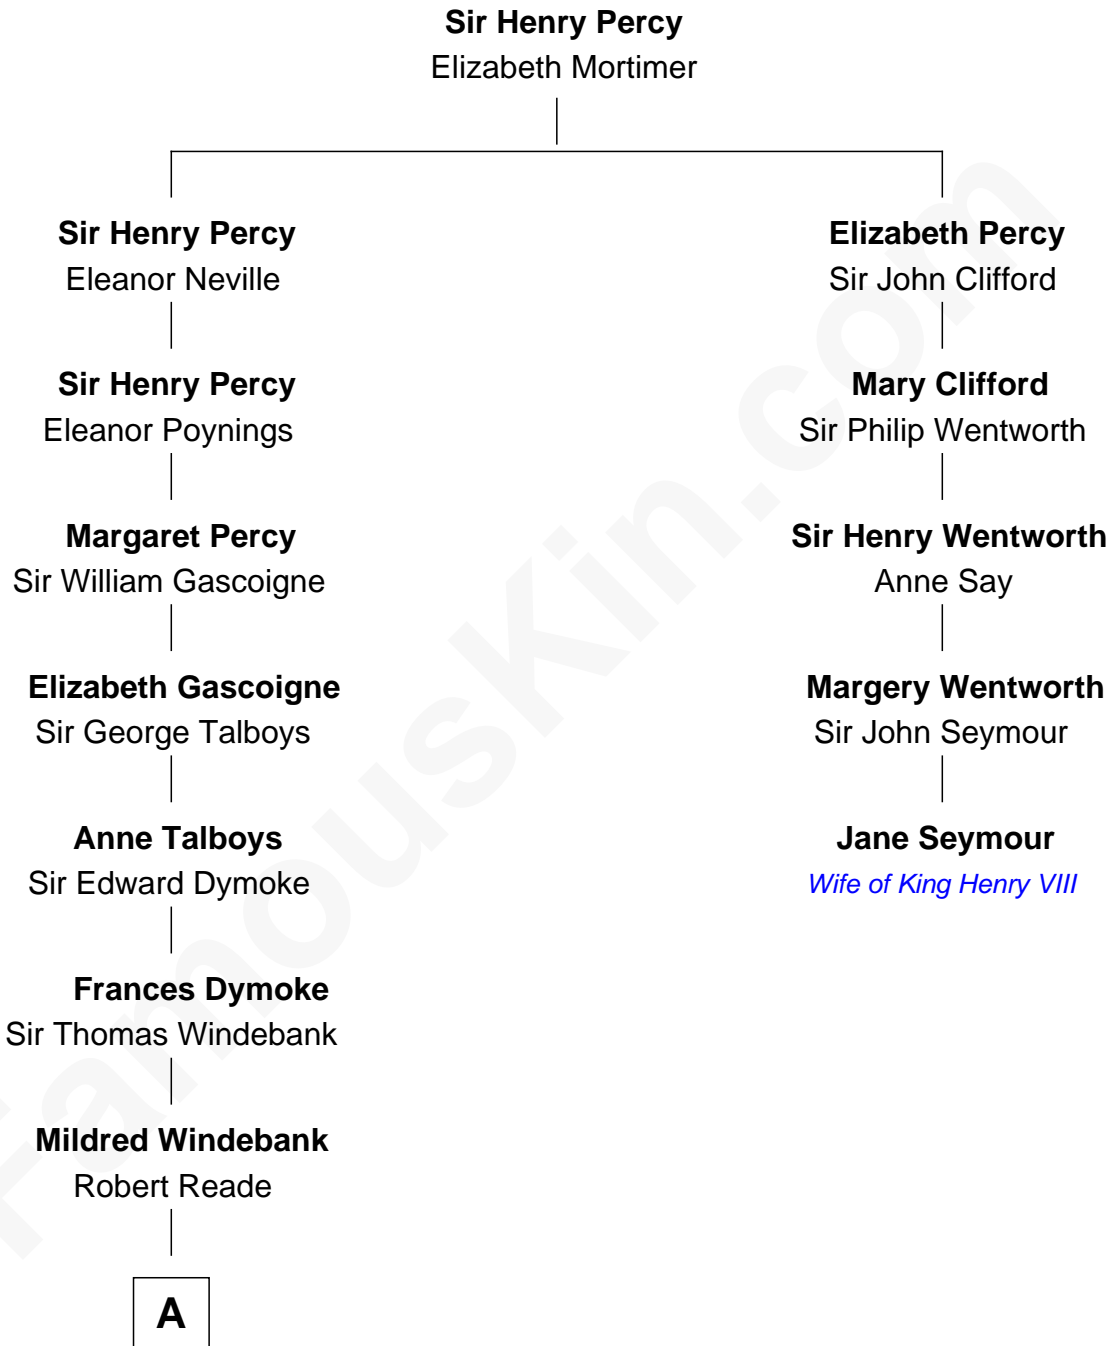

FamousKin.com

Relationship Chart of

George Washington

1st U.S. President

4th cousin 7 times removed of

Jane Seymour

3rd Wife of King Henry VIII

A

Col. George Reade

Elizabeth Martiau

Mildred Reade

Col. Augustine Warner

Mildred Warner

Lawrence Washington

Augustine Washington

Mary Ball