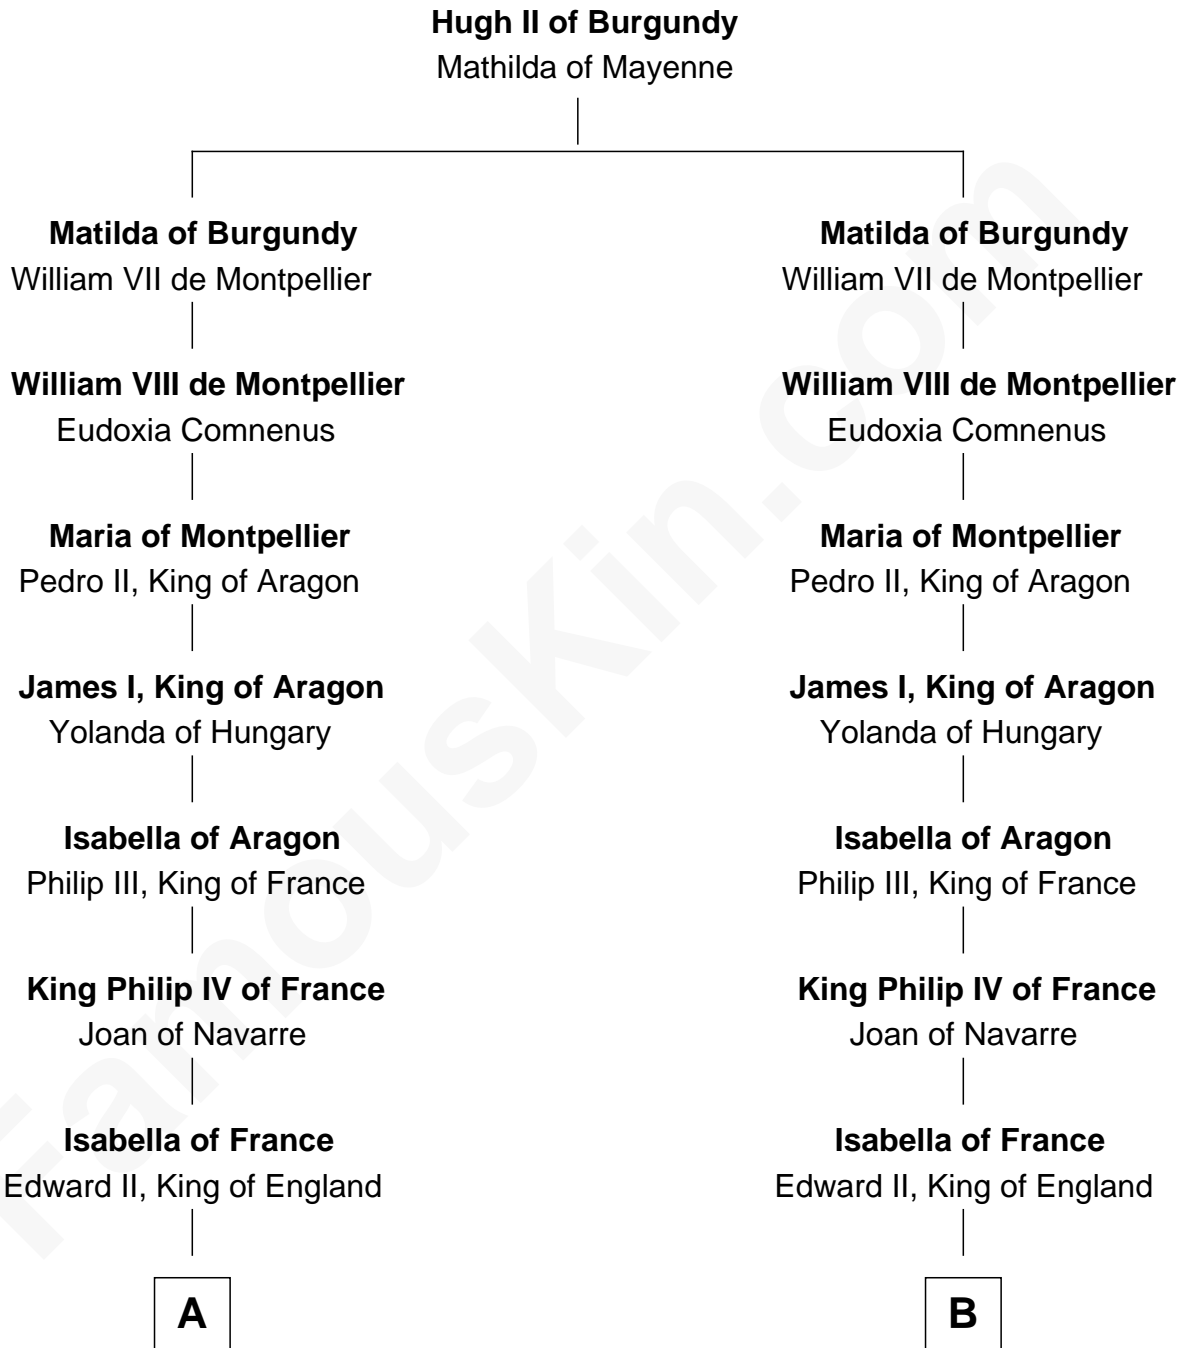

FamousKin.com
Relationship Chart of
George Washington
1st U.S. President

15th cousin 6 times removed of

Jane Seymour
3rd Wife of King Henry VIII

C

Col. George Reade

Elizabeth Martiau

Mildred Reade

Col. Augustine Warner

Mildred Warner

Lawrence Washington

Augustine Washington

Mary Ball

George Washington

1st U.S. President

FamousKin.com