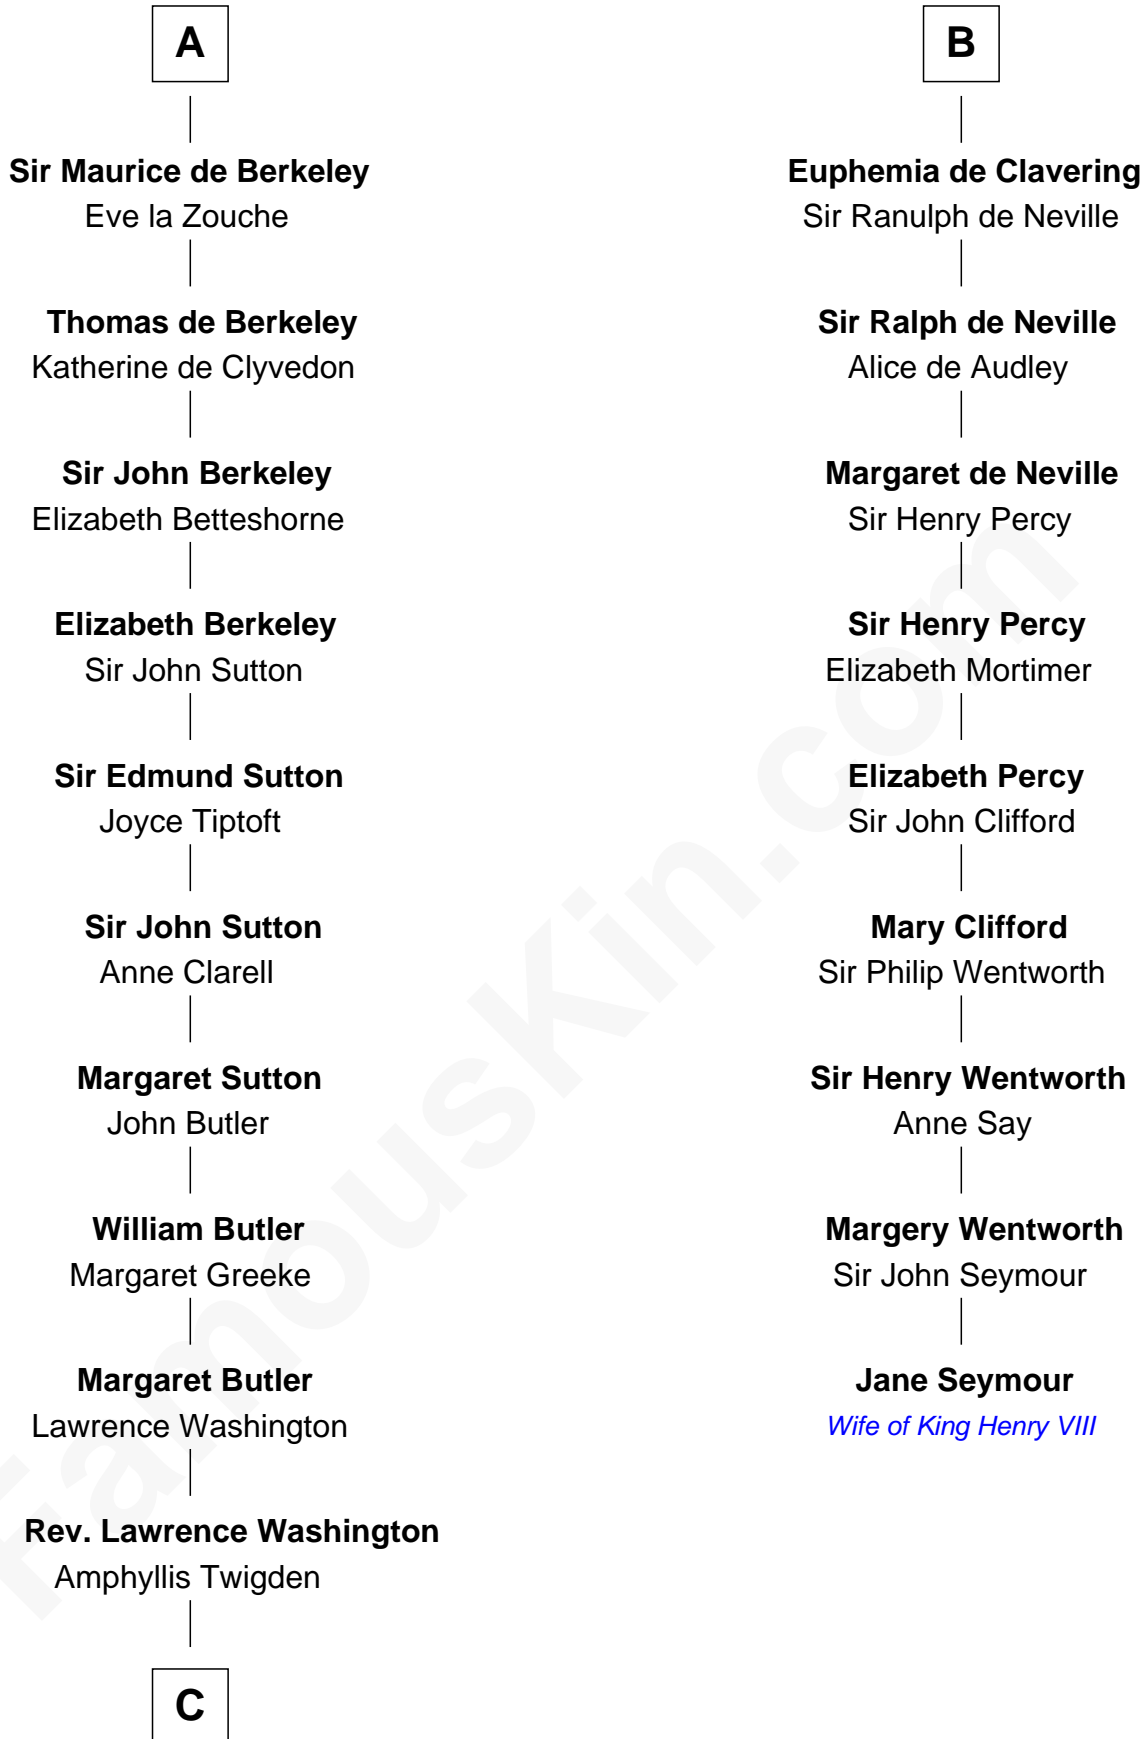

FamousKin.com
Relationship Chart of
George Washington
1st U.S. President

15th cousin 5 times removed of

Jane Seymour
3rd Wife of King Henry VIII

Robert de Beauchamp

C

—
John Washington

Anne Pope

—
Lawrence Washington

Mildred Warner

—
Augustine Washington

Mary Ball

—
George Washington

1st U.S. President

FamousKin.com