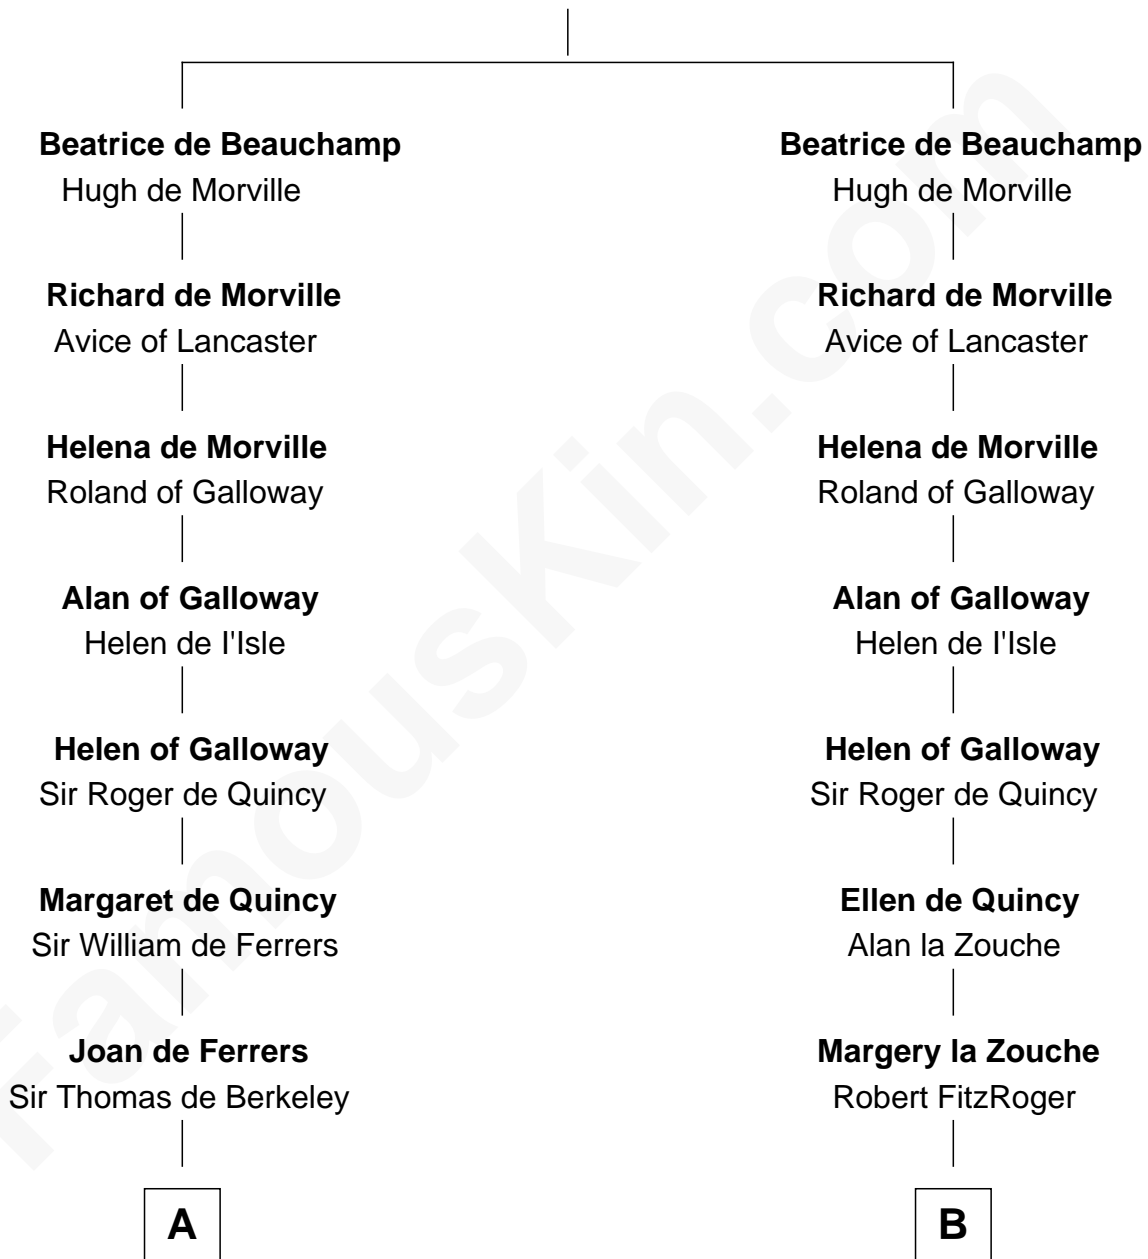

FamousKin.com
Relationship Chart of
George Washington
1st U.S. President

15th cousin 5 times removed of

Jane Seymour
3rd Wife of King Henry VIII

Robert de Beauchamp

C

—
John Washington

Anne Pope

—
Lawrence Washington

Mildred Warner

—
Augustine Washington

Mary Ball

—
George Washington

1st U.S. President

FamousKin.com