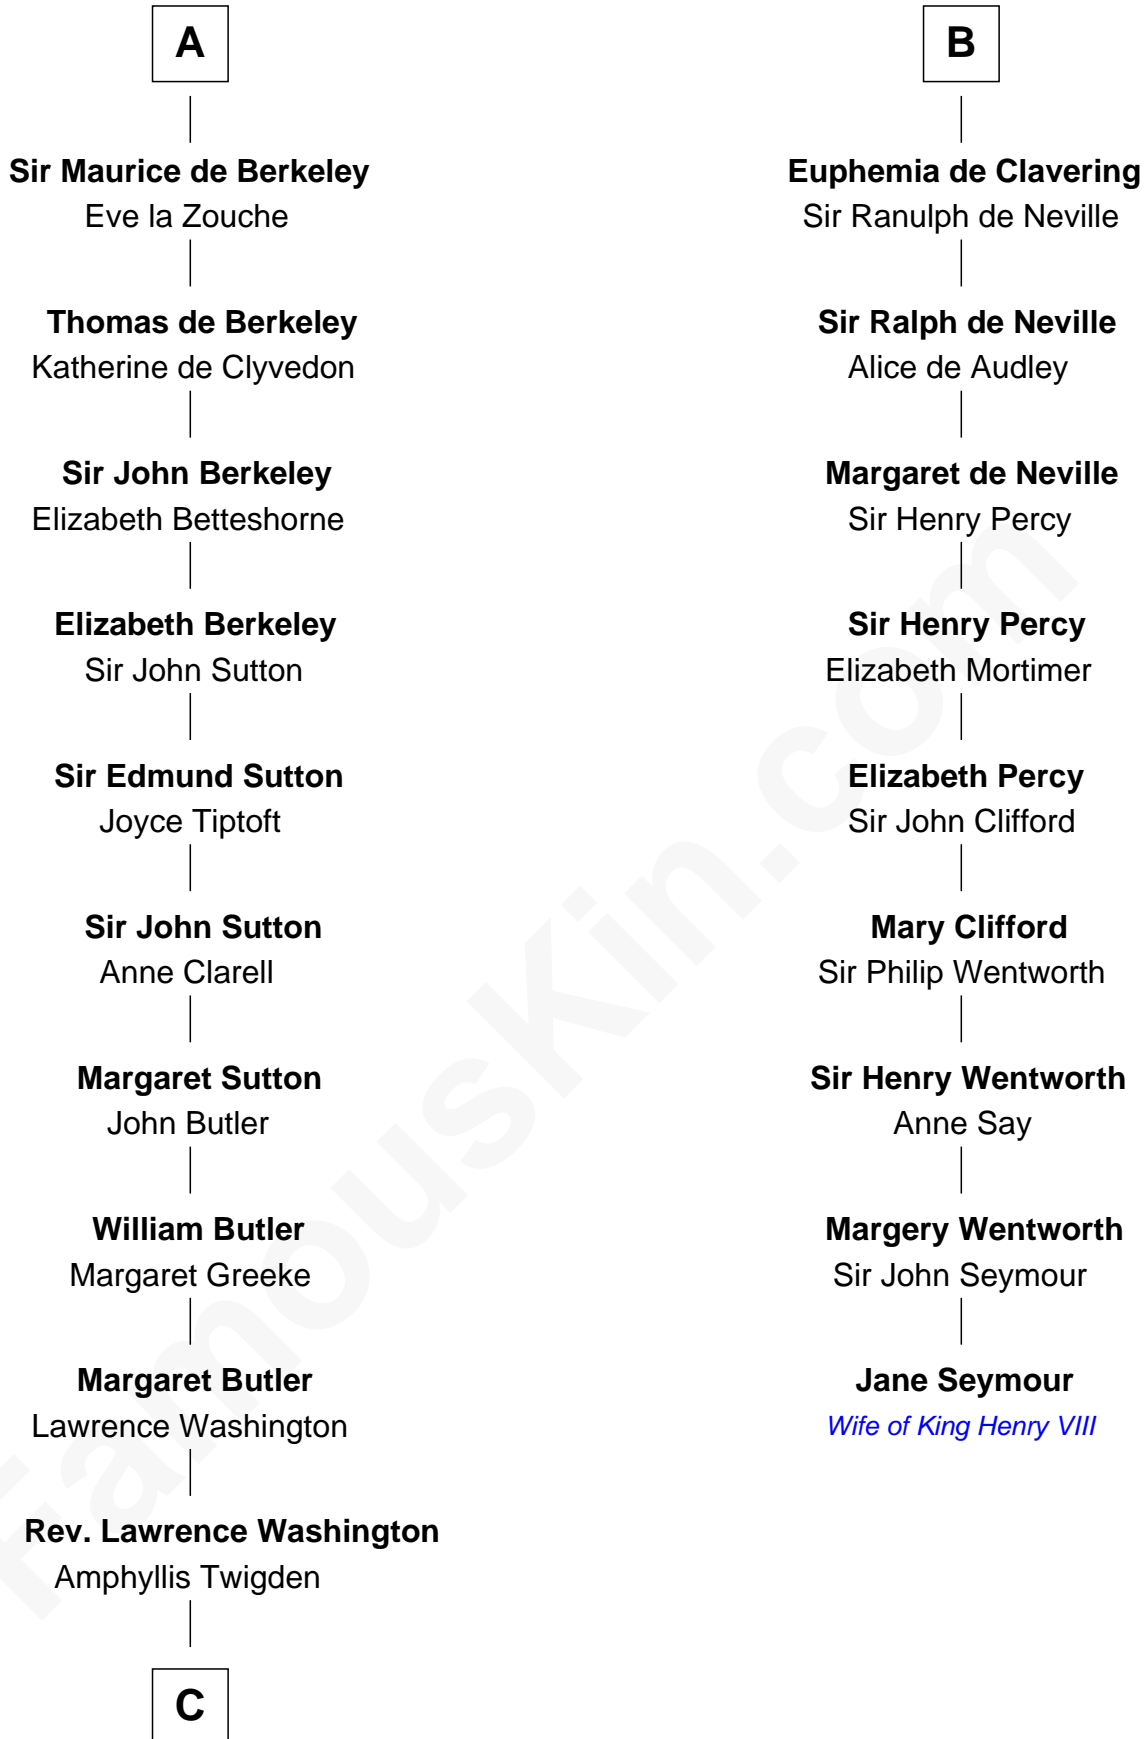

FamousKin.com
Relationship Chart of
George Washington
1st U.S. President

15th cousin 5 times removed of
Jane Seymour
3rd Wife of King Henry VIII

Gospatric I of Northumbria

C

—
John Washington

Anne Pope

—
Lawrence Washington

Mildred Warner

—
Augustine Washington

Mary Ball

—
George Washington

1st U.S. President

FamousKin.com