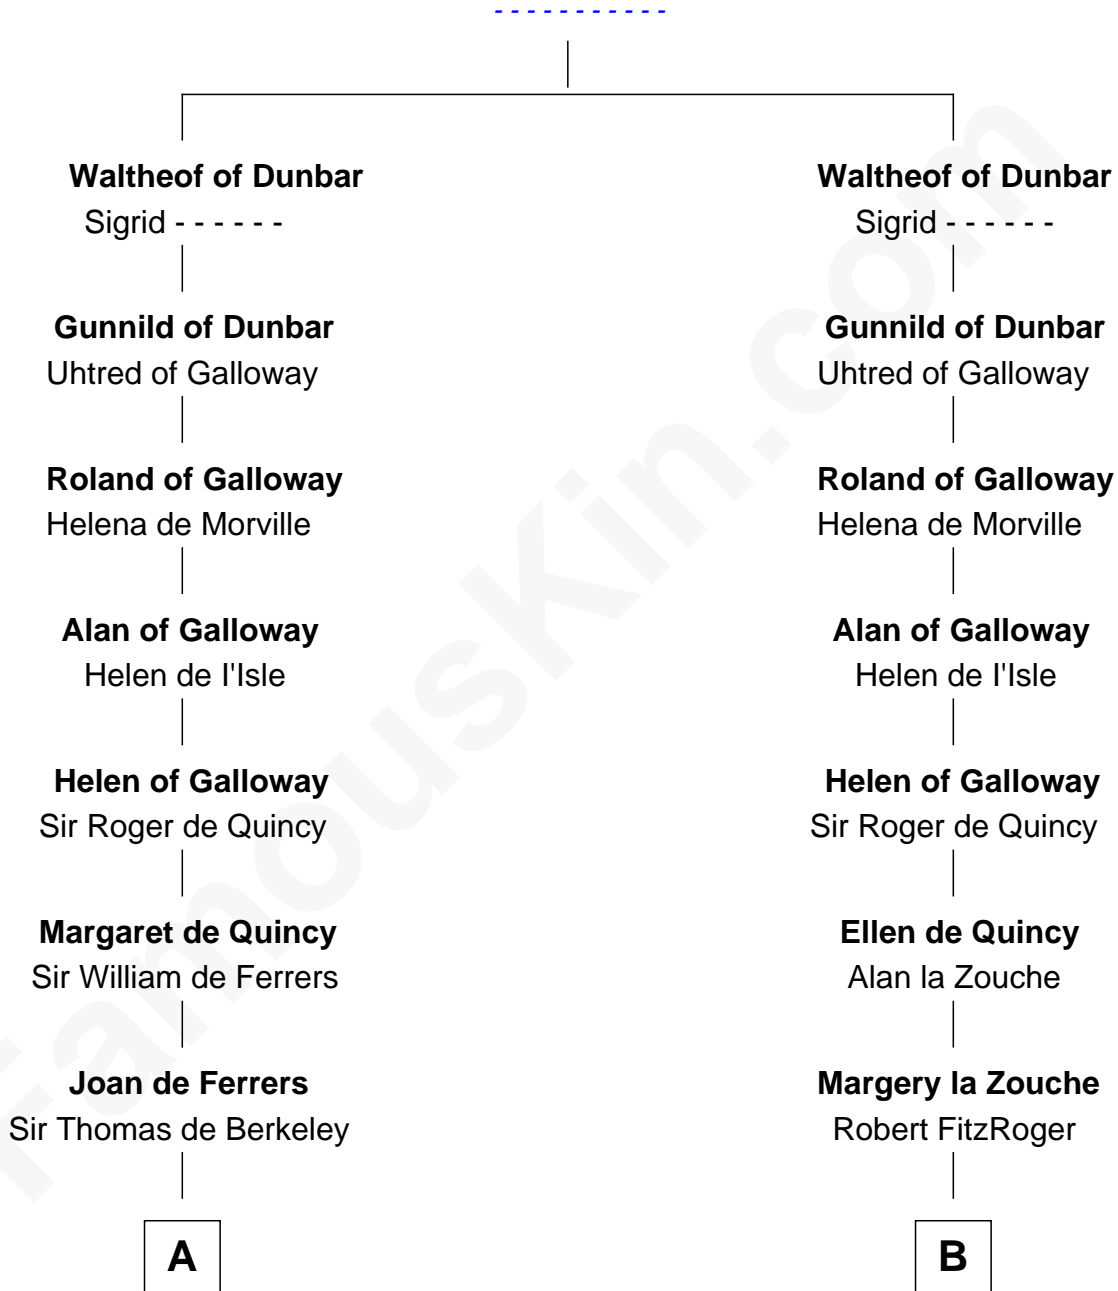

FamousKin.com
Relationship Chart of
George Washington
1st U.S. President

15th cousin 5 times removed of
Jane Seymour
3rd Wife of King Henry VIII

Gospatric I of Northumbria

C

—
John Washington

Anne Pope

—
Lawrence Washington

Mildred Warner

—
Augustine Washington

Mary Ball

—
George Washington

1st U.S. President

FamousKin.com