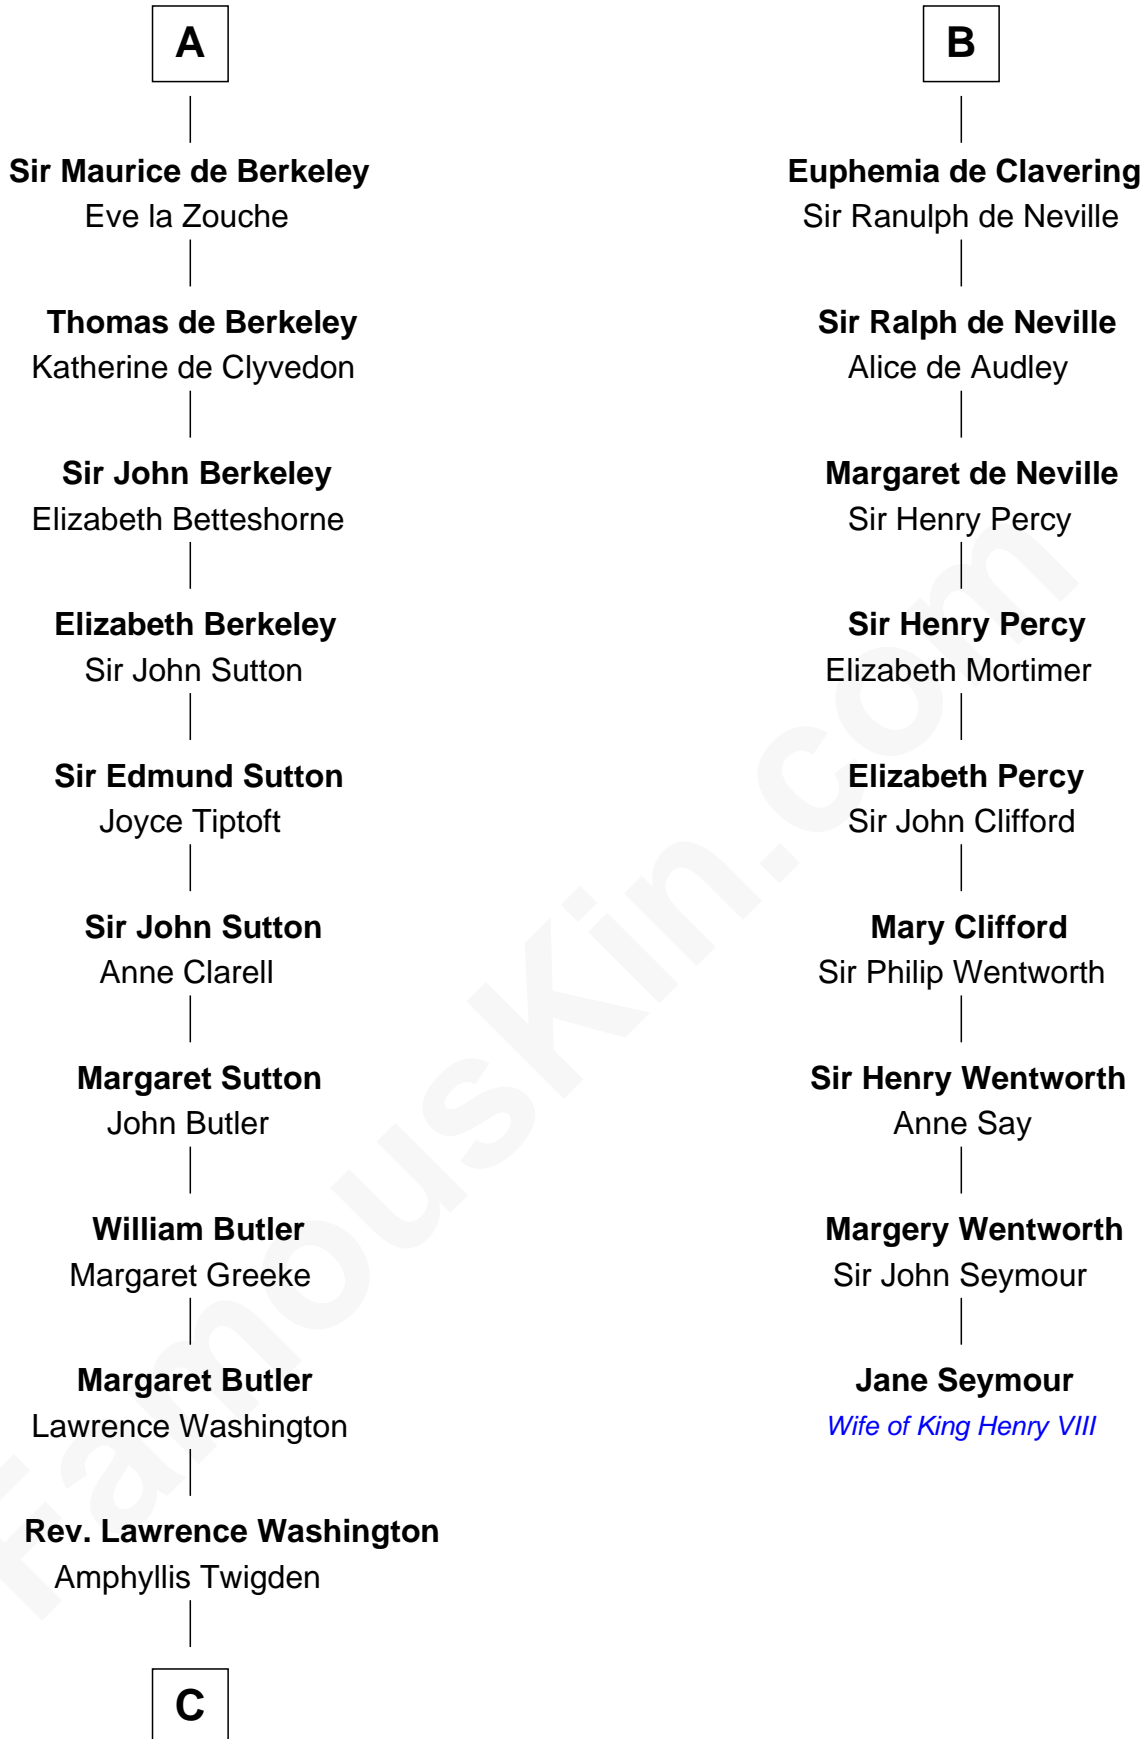

FamousKin.com
Relationship Chart of
George Washington
1st U.S. President

15th cousin 5 times removed of
Jane Seymour
3rd Wife of King Henry VIII

Hugh de Grantmesnil

FamousKin.com