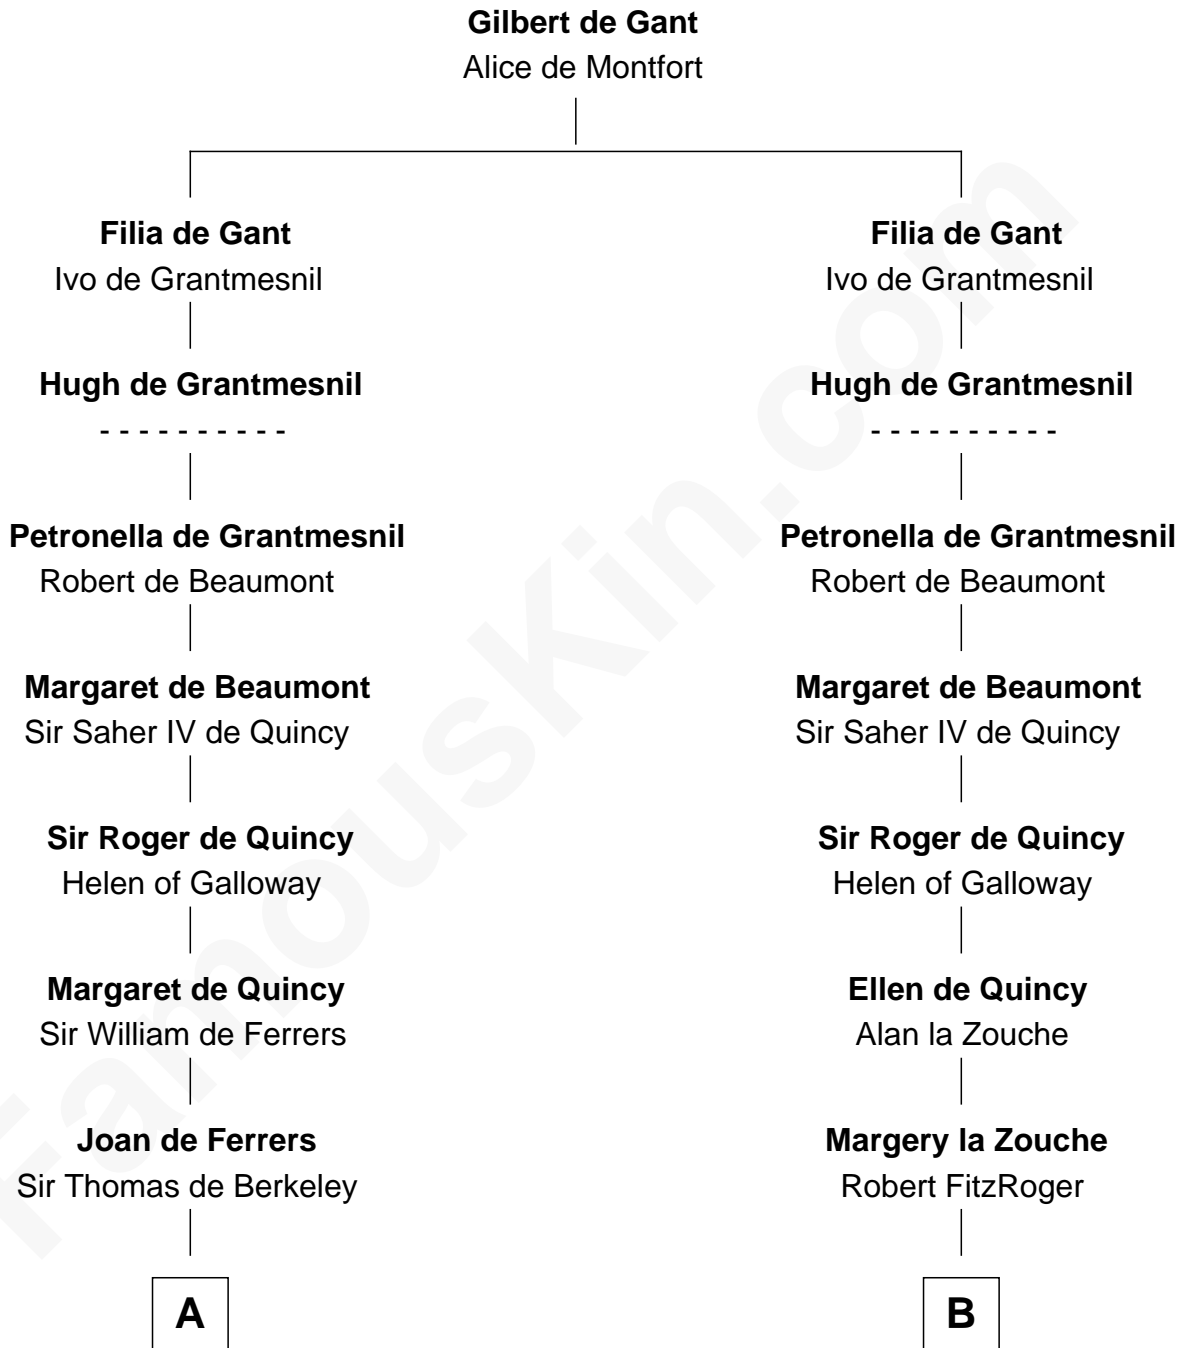

FamousKin.com
Relationship Chart of
George Washington
1st U.S. President

15th cousin 5 times removed of

Jane Seymour
3rd Wife of King Henry VIII

C

John Washington

Anne Pope

Lawrence Washington

Mildred Warner

Augustine Washington

Mary Ball

George Washington

1st U.S. President

FamousKin.com