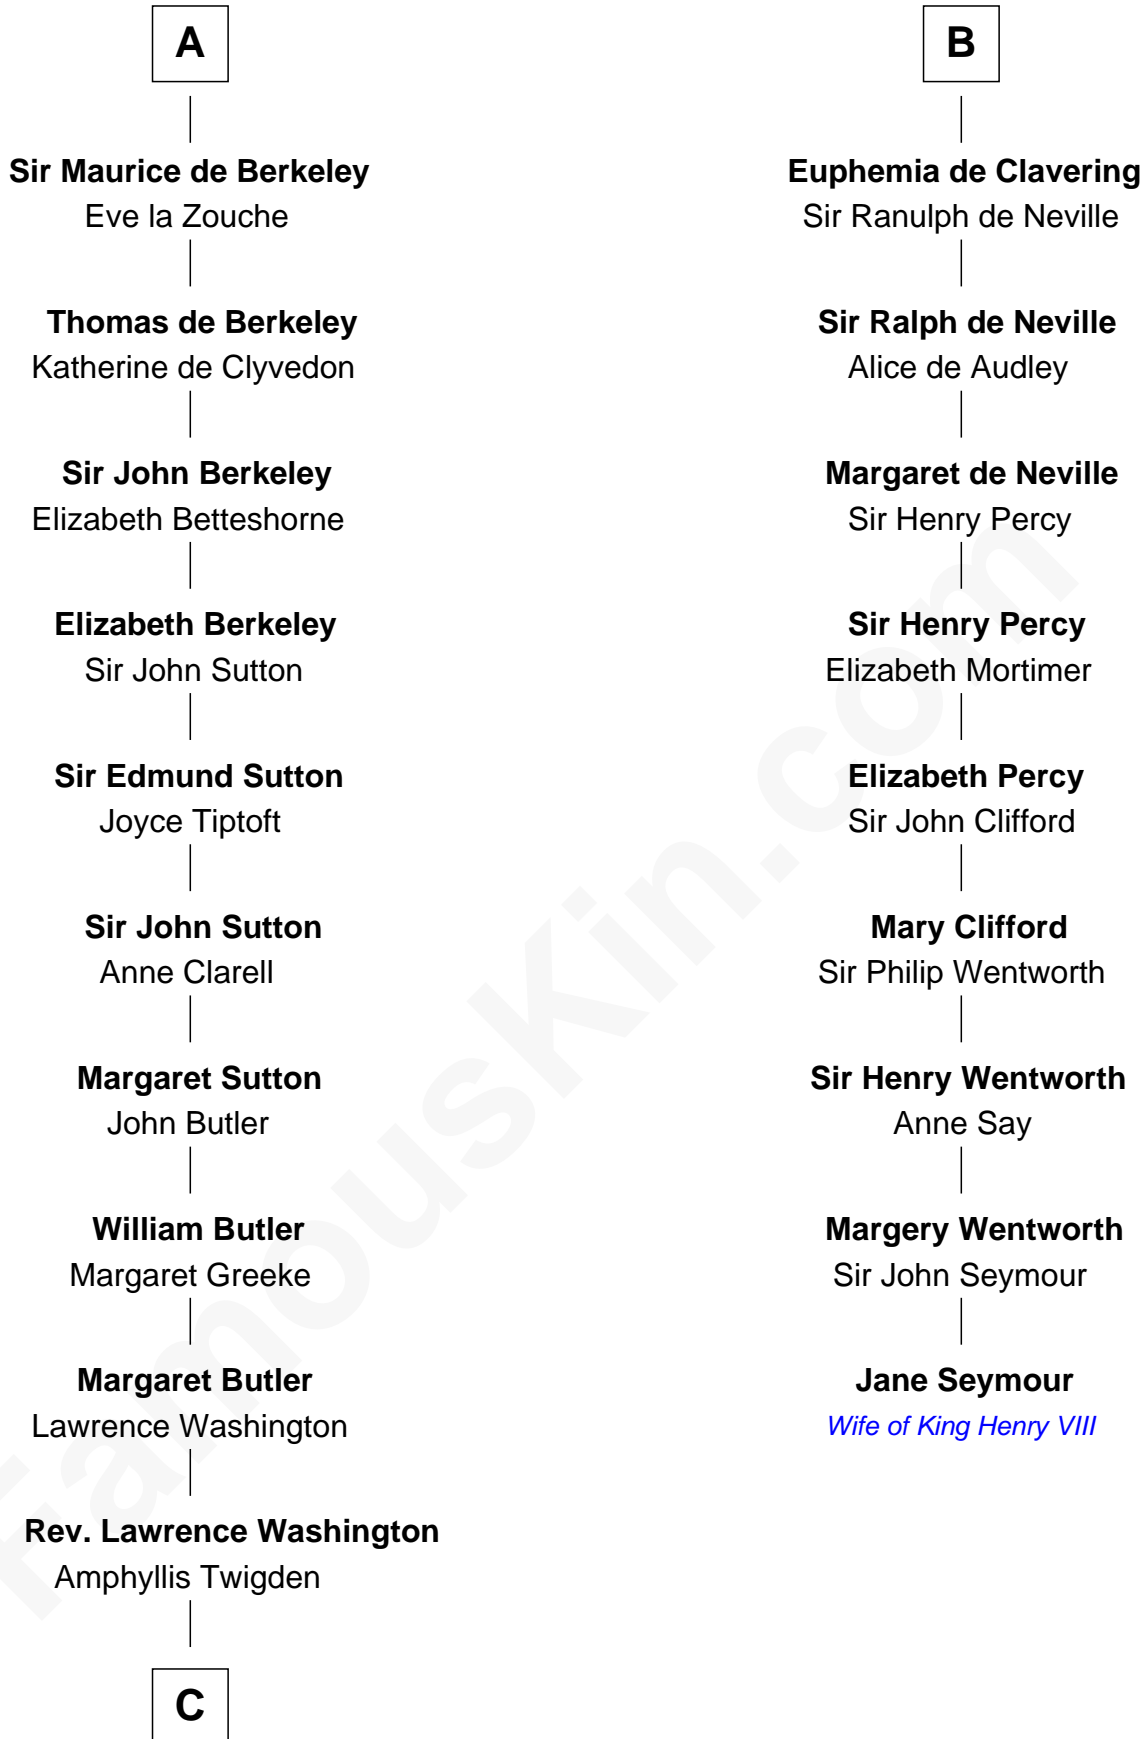

FamousKin.com
Relationship Chart of
George Washington
1st U.S. President

15th cousin 5 times removed of

Jane Seymour
3rd Wife of King Henry VIII

C

John Washington

Anne Pope

Lawrence Washington

Mildred Warner

Augustine Washington

Mary Ball

George Washington

1st U.S. President

FamousKin.com