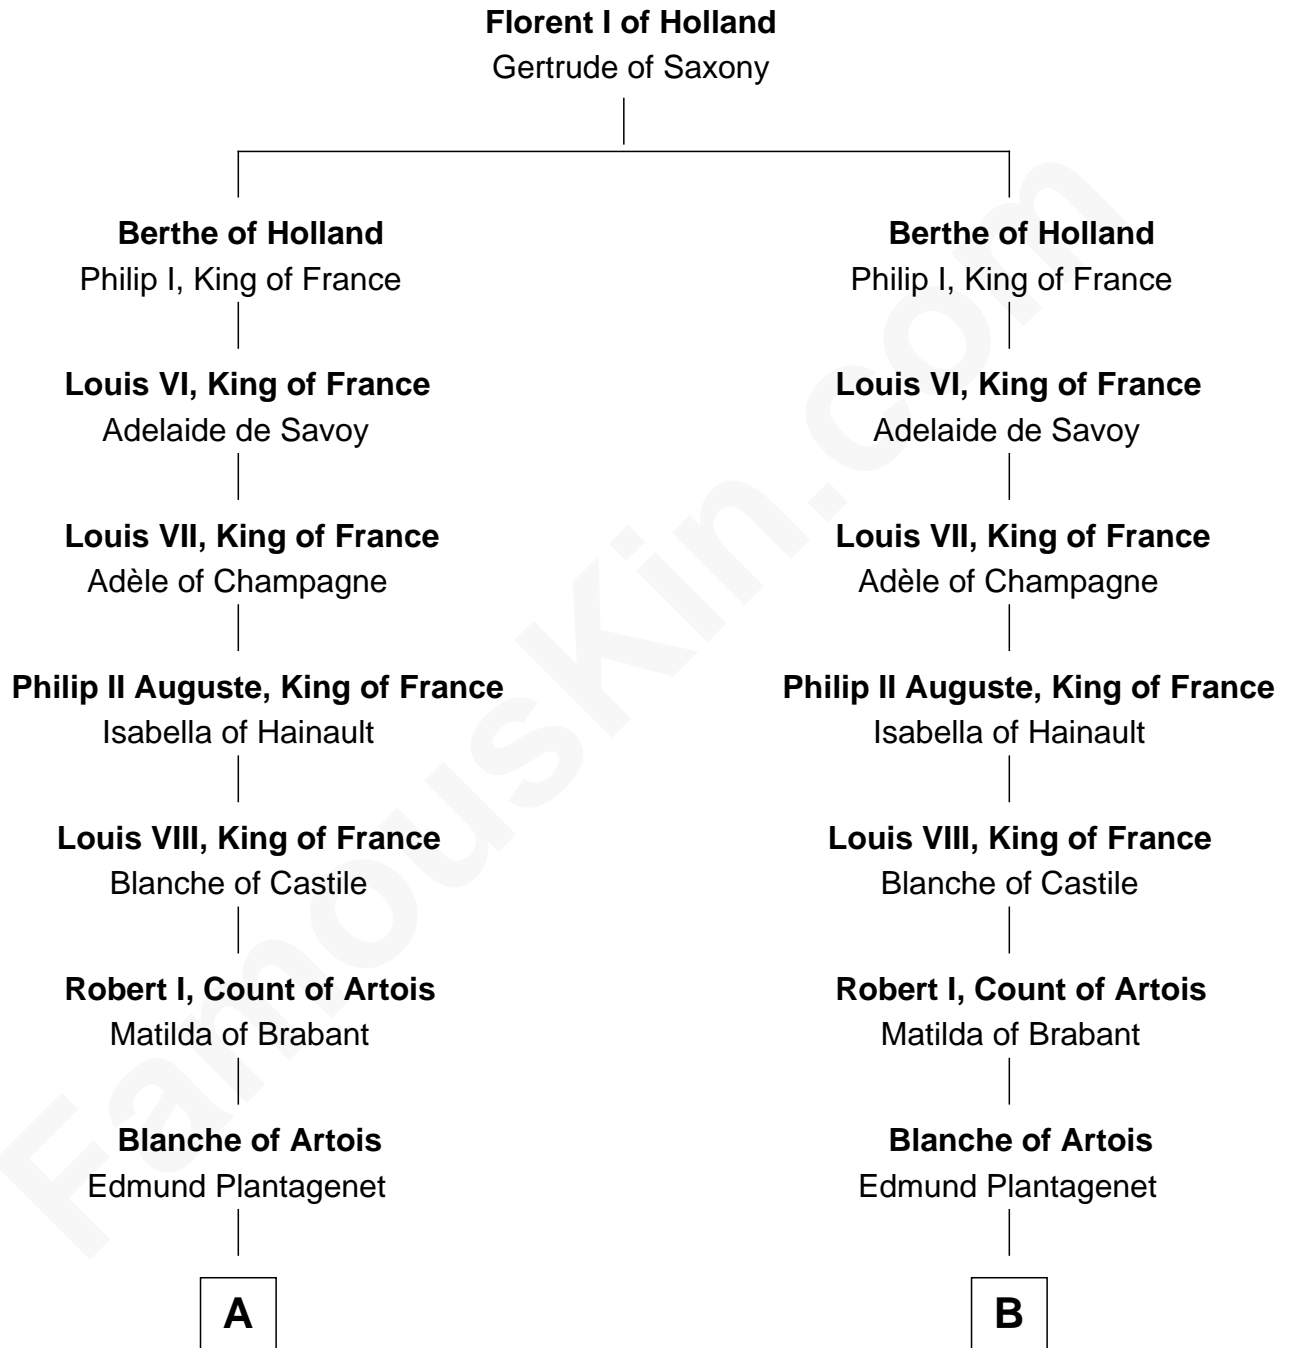

FamousKin.com
Relationship Chart of
George Washington
1st U.S. President

15th cousin 6 times removed of

Jane Seymour
3rd Wife of King Henry VIII

FamousKin.com