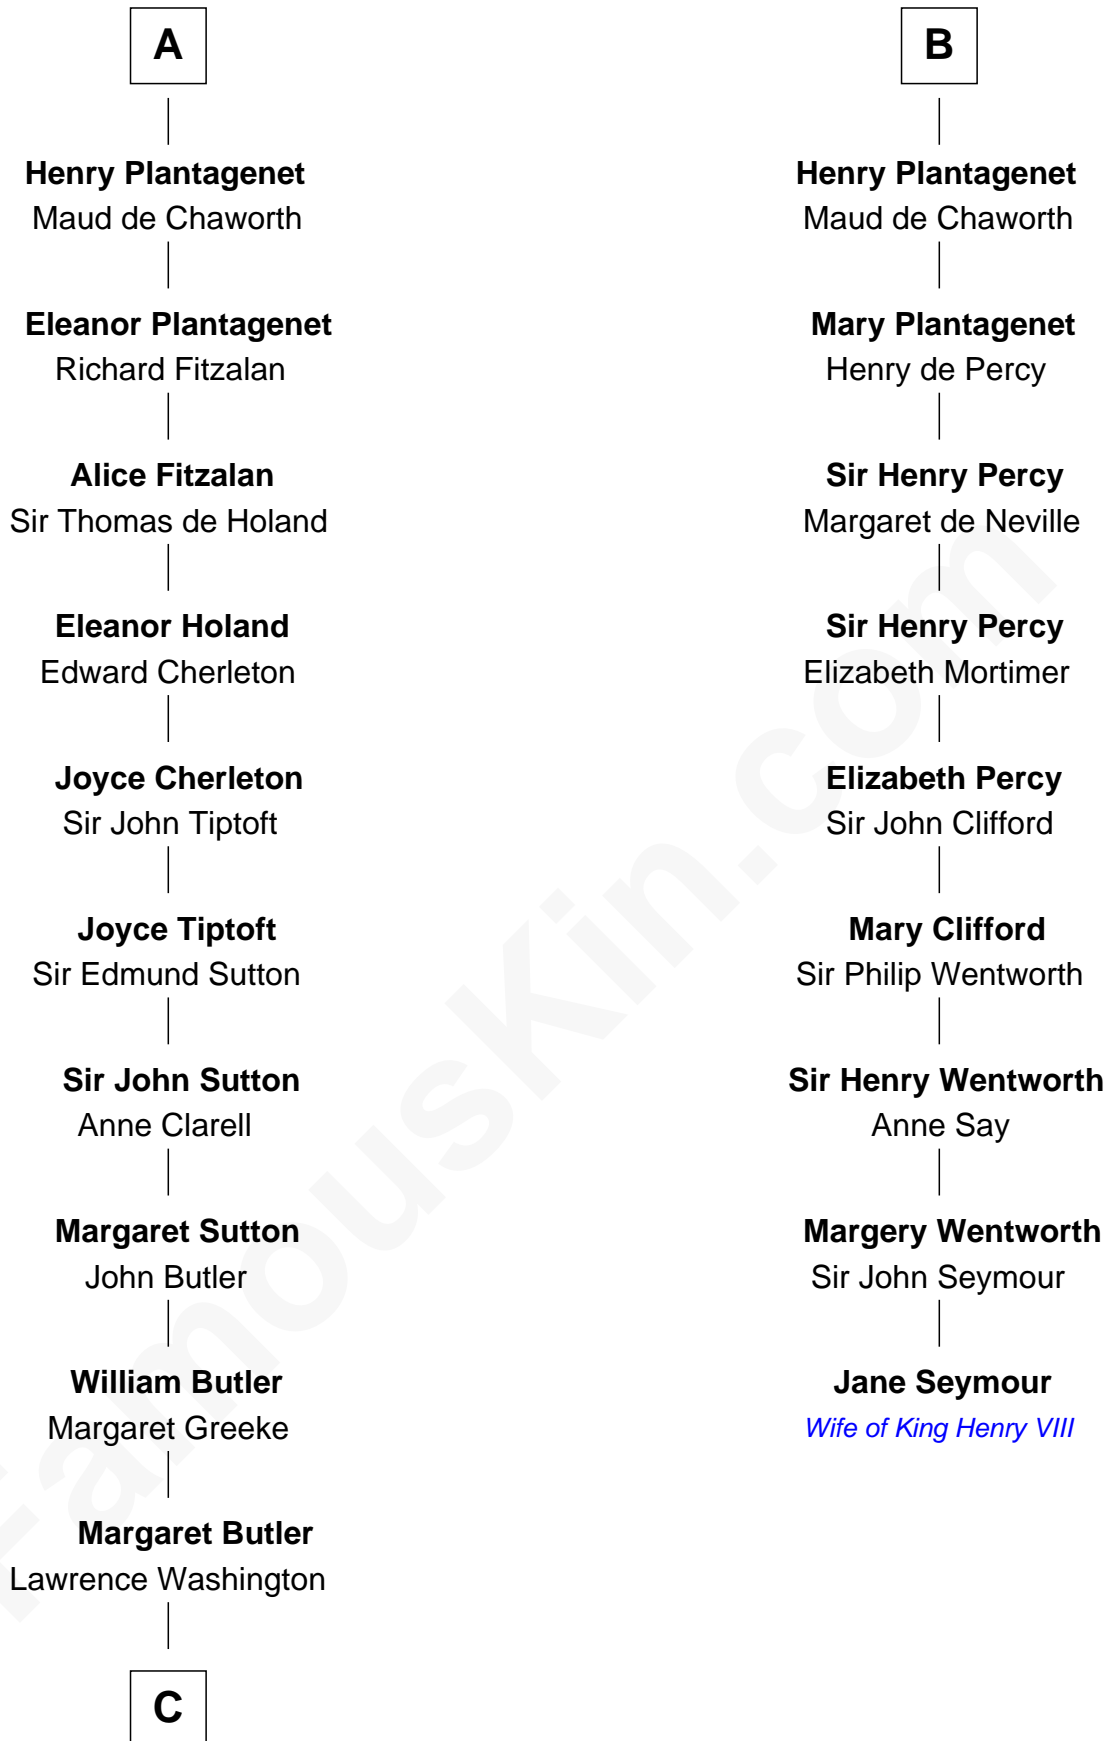

FamousKin.com
Relationship Chart of
George Washington
1st U.S. President

15th cousin 6 times removed of

Jane Seymour
3rd Wife of King Henry VIII

FamousKin.com