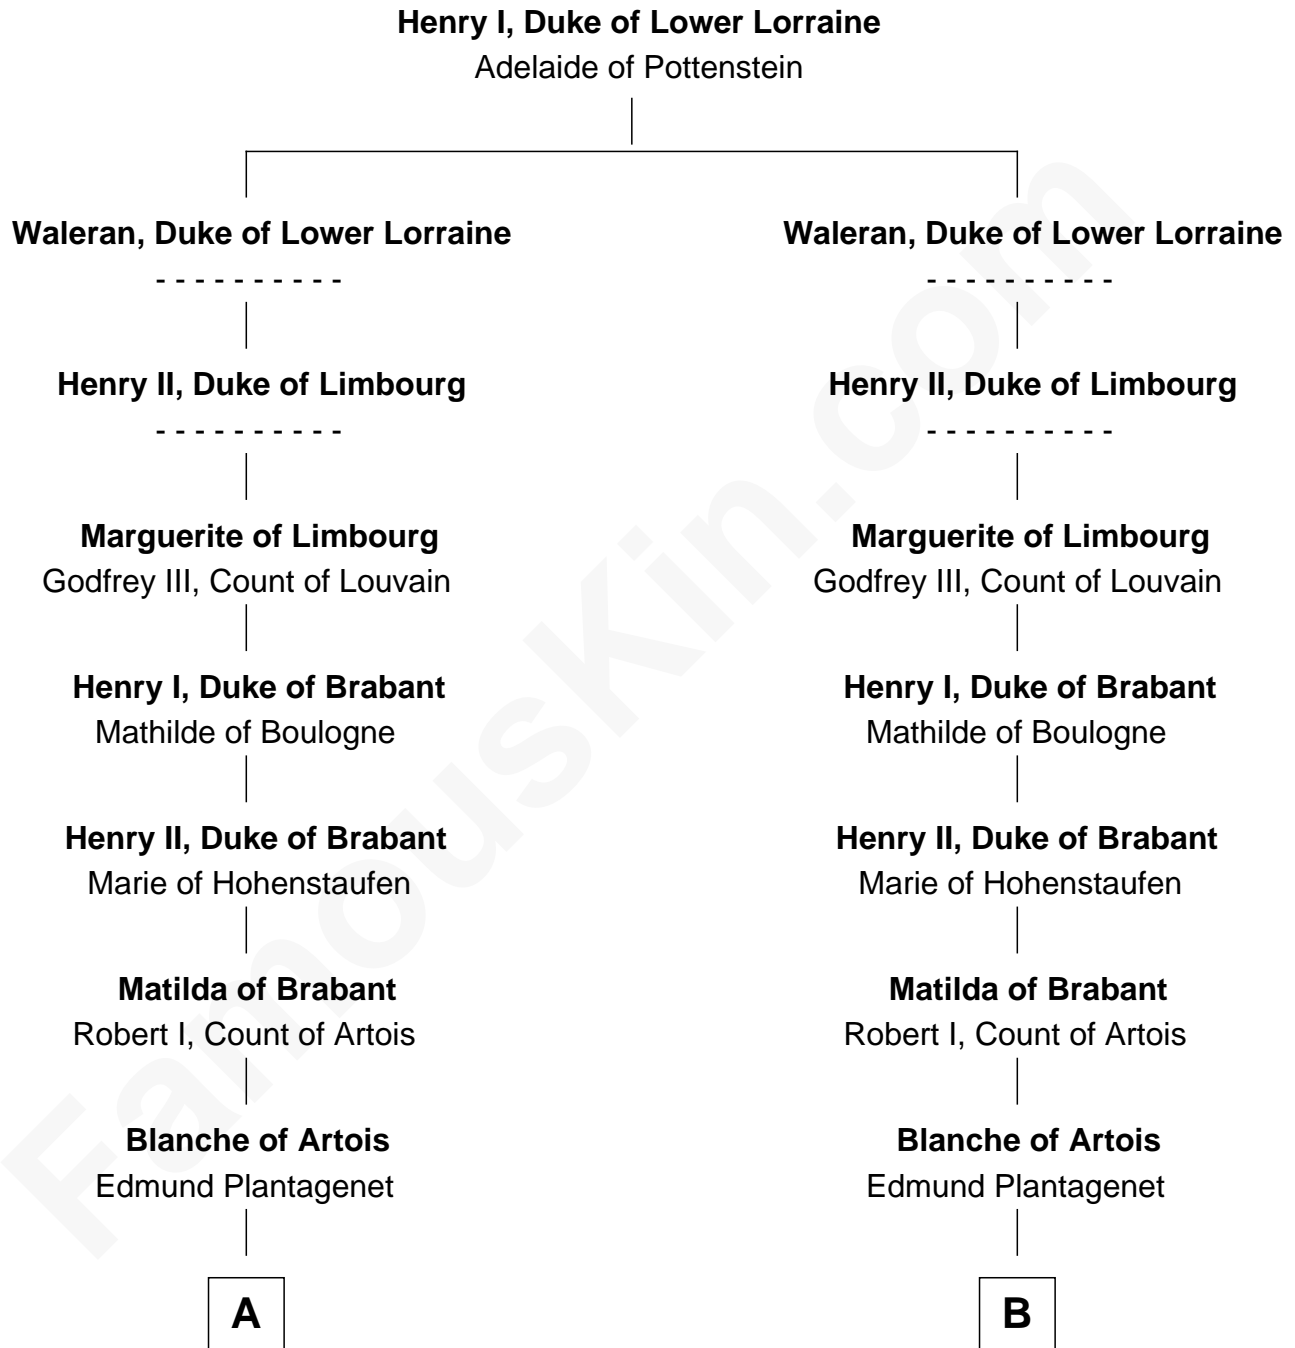

FamousKin.com
Relationship Chart of
George Washington
1st U.S. President

15th cousin 6 times removed of

Jane Seymour
3rd Wife of King Henry VIII

FamousKin.com