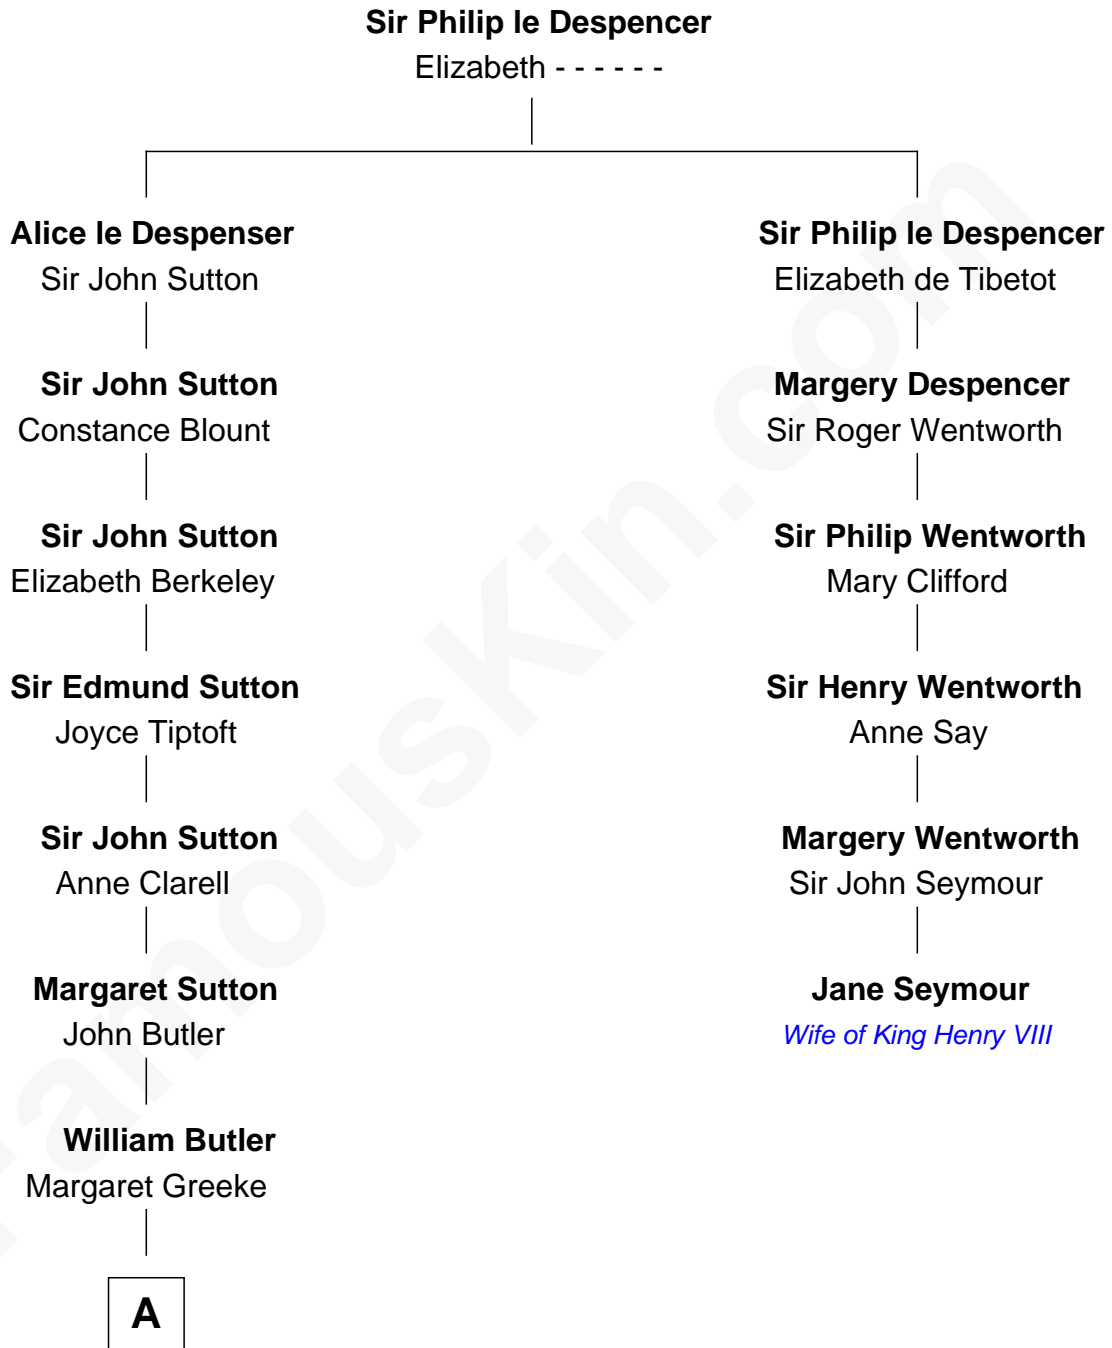

FamousKin.com
Relationship Chart of
George Washington
1st U.S. President

5th cousin 7 times removed of

Jane Seymour
3rd Wife of King Henry VIII

A

—
Margaret Butler
Lawrence Washington

—
Rev. Lawrence Washington
Amphyllis Twigden

—
John Washington
Anne Pope

—
Lawrence Washington
Mildred Warner

—
Augustine Washington
Mary Ball

—
George Washington
1st U.S. President

FamousKin.com