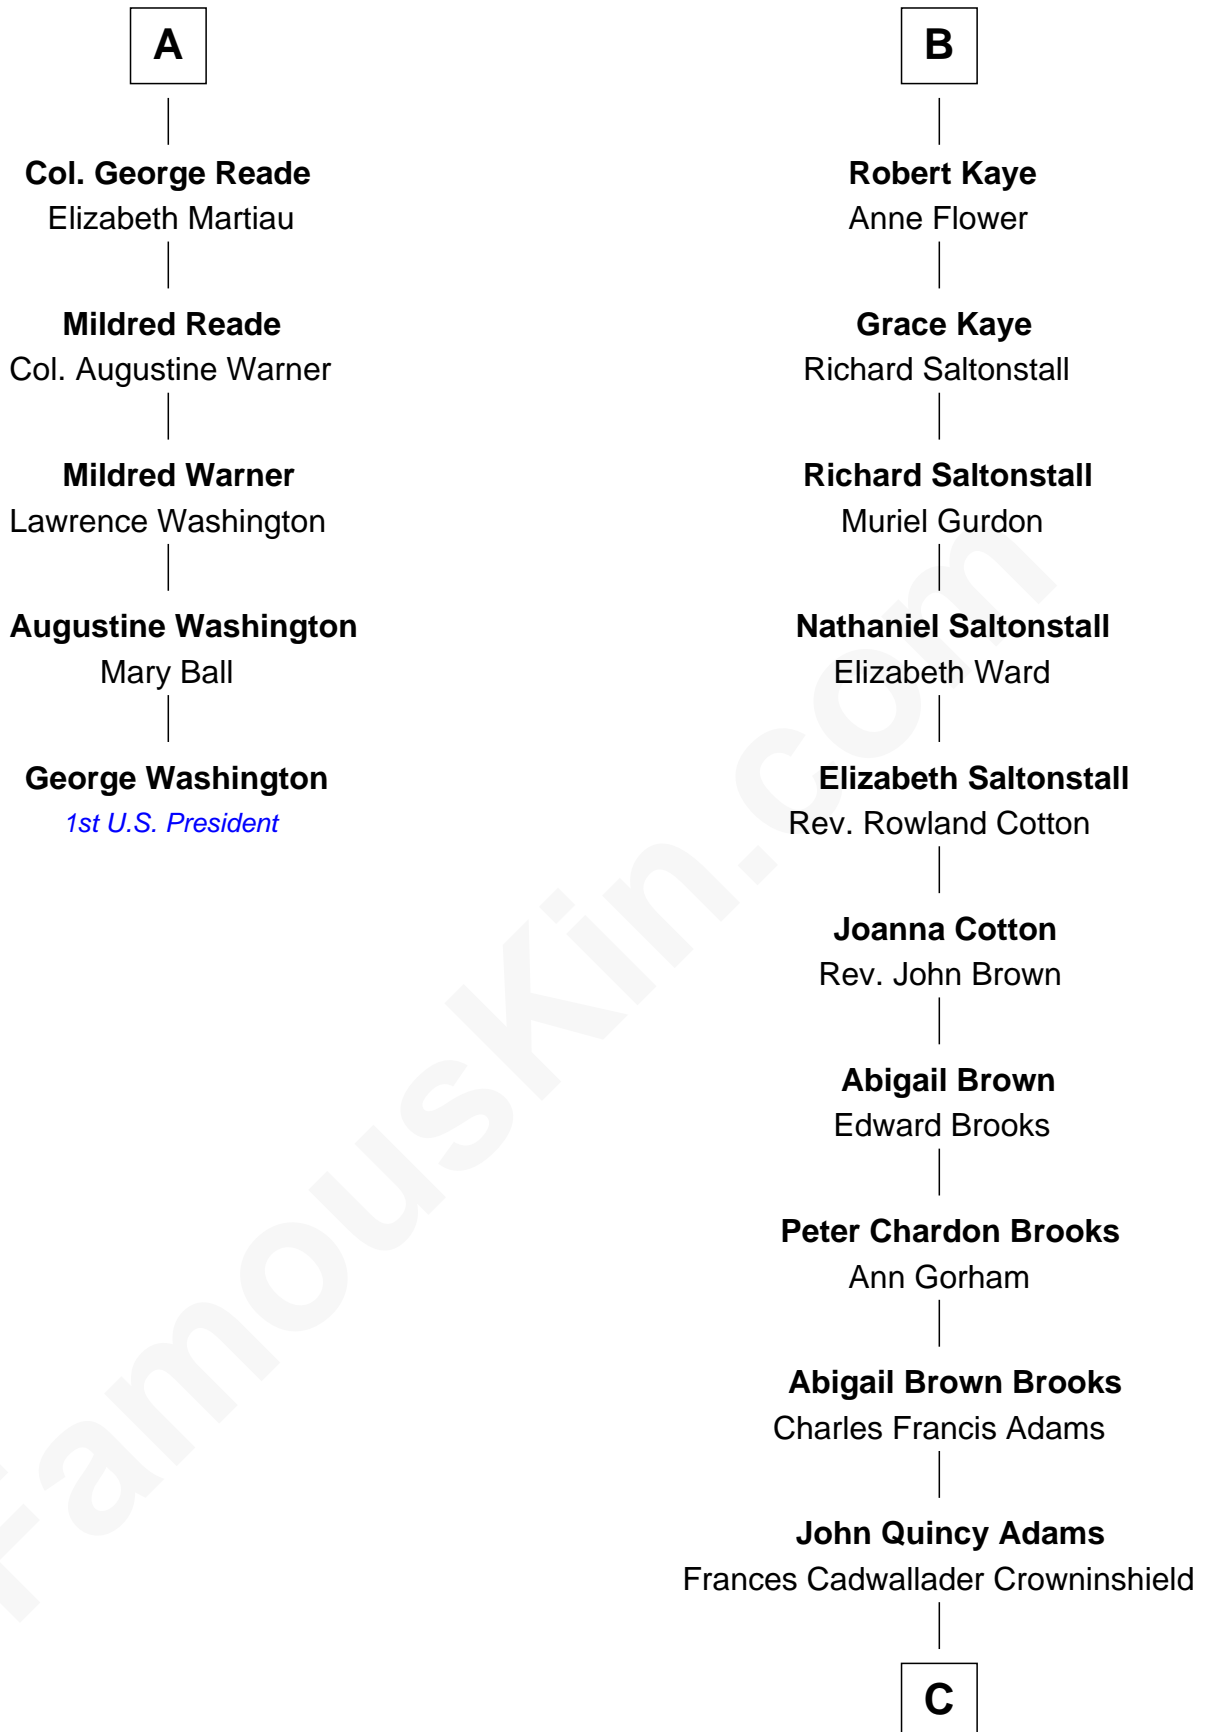

FamousKin.com
Relationship Chart of
George Washington
1st U.S. President

11th cousin 8 times removed of

John Adams Morgan
1952 Olympic Sailing Gold Medalist

William Pert
 Joan le Scrope

C

Charles Francis Adams

Frances Lovering

Catherine Frances Lovering Adams

Henry Sturgis Morgan

John Adams Morgan

Olympic Gold Medalist

FamousKin.com