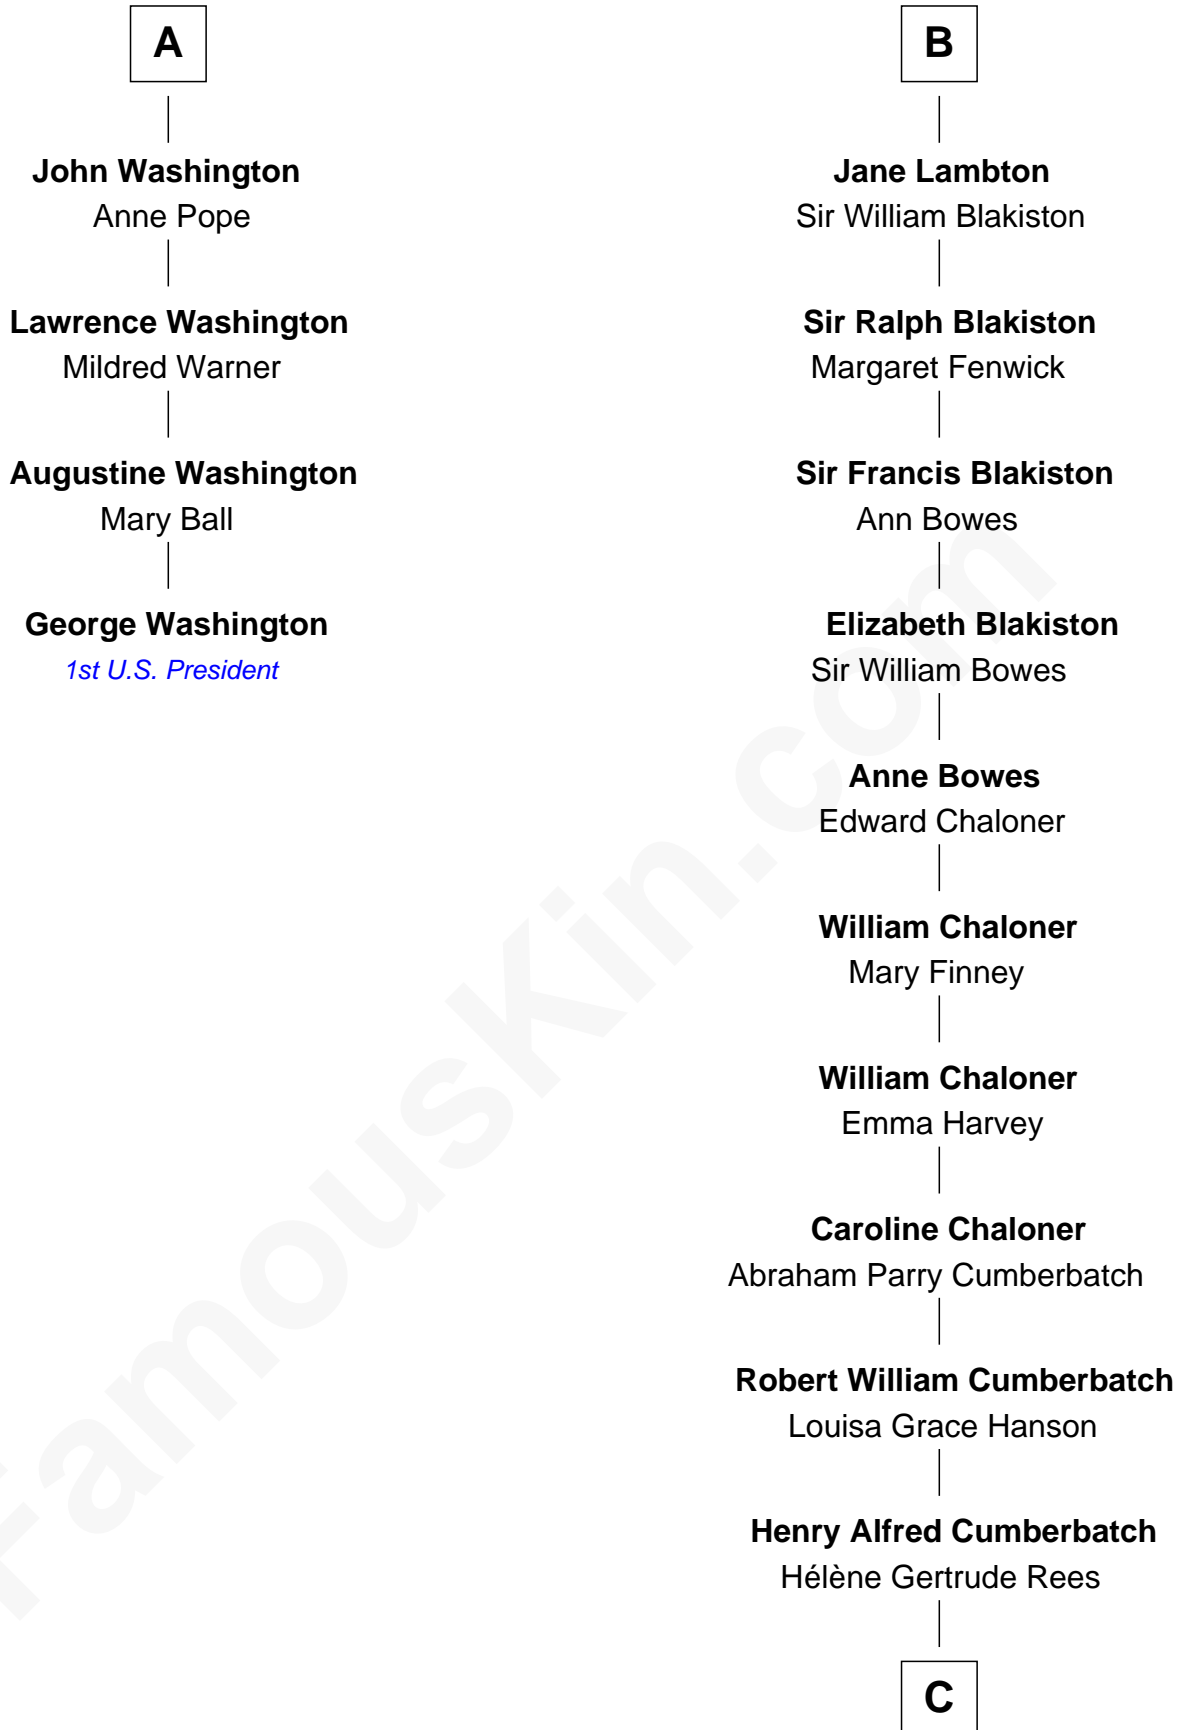

FamousKin.com

Relationship Chart of

George Washington

1st U.S. President

10th cousin 9 times removed of

Benedict Cumberbatch
 Movie, Television and Stage Actor

C

Henry Carlton Cumberbatch