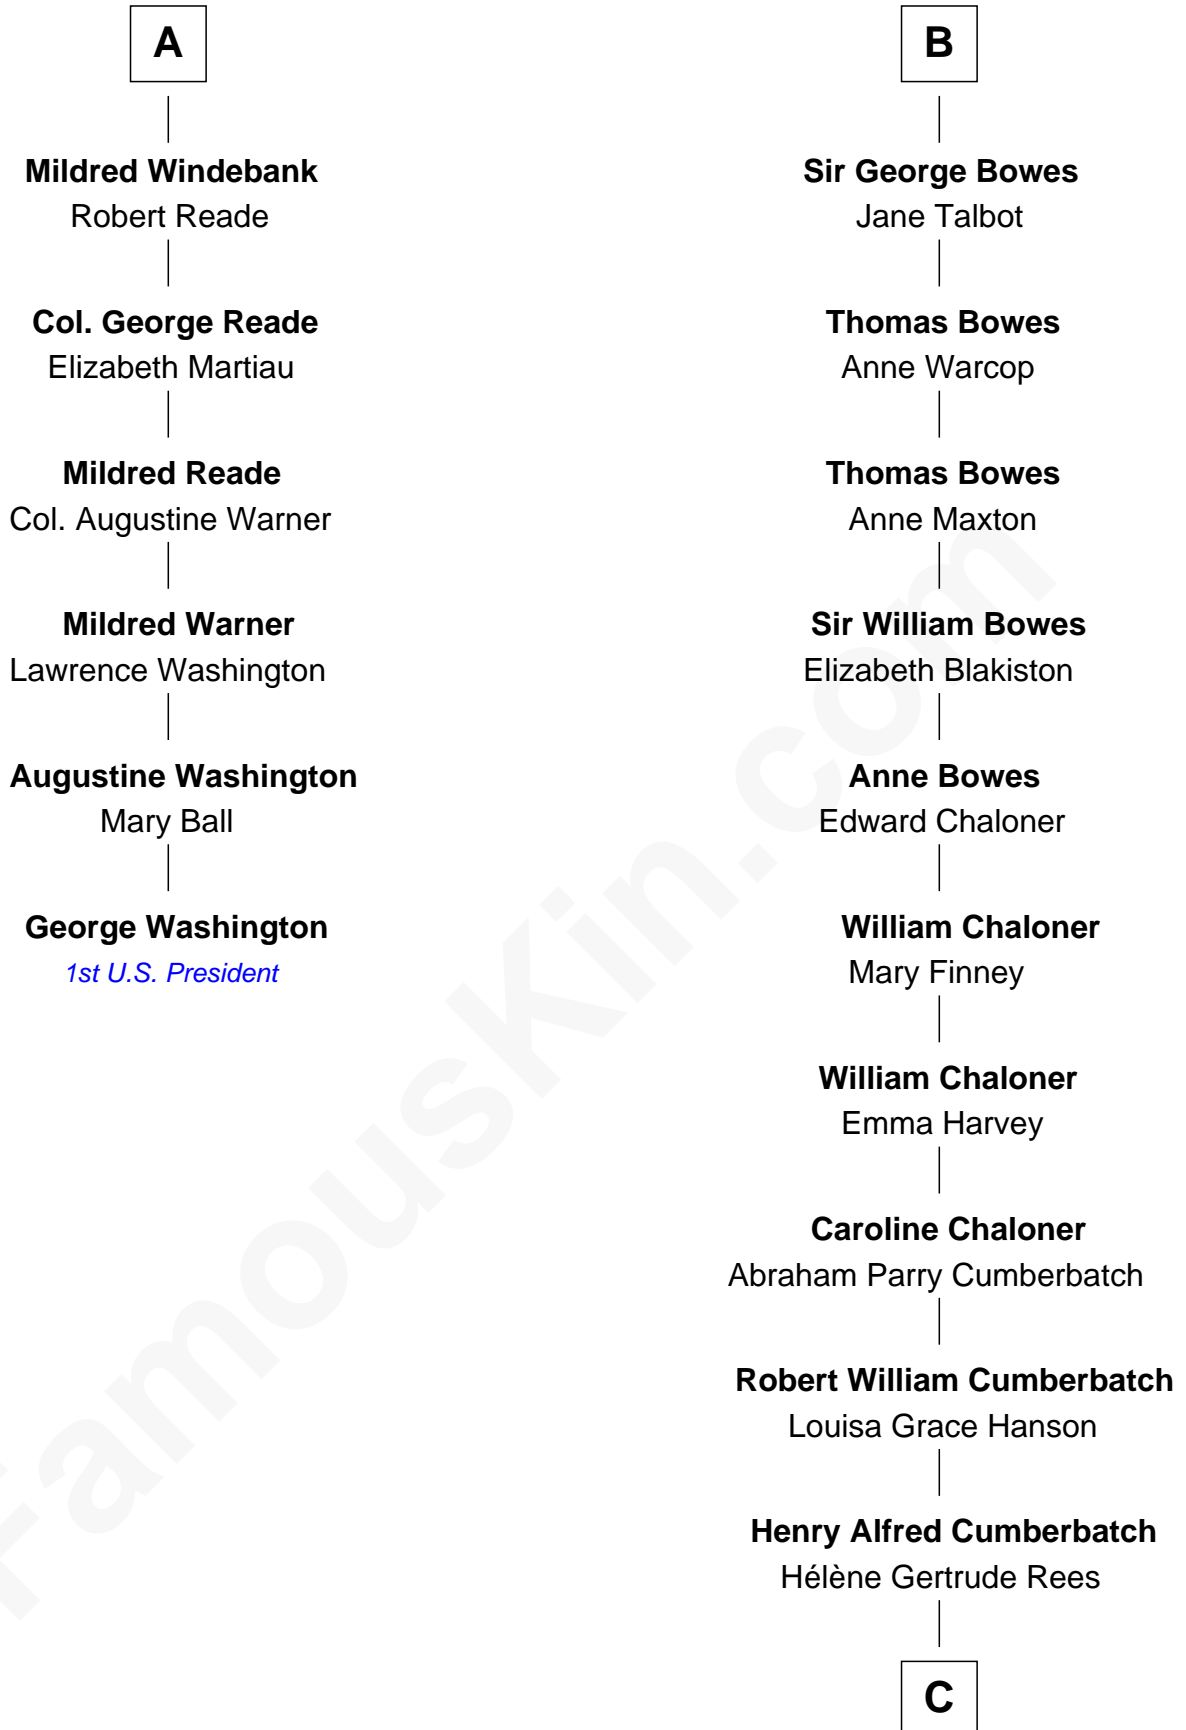

**FamousKin.com**  
**Relationship Chart of**  
**George Washington**  
*1st U.S. President*

**12th cousin 7 times removed of**  
**Benedict Cumberbatch**  
*Movie, Television and Stage Actor*

C

**Henry Carlton Cumberbatch**

Pauline Ellen Laing Congdon

**Timothy Carlton Congdon Cumberbatch**

Wanda Ventham

**Benedict Cumberbatch**

*Movie, Television and Stage Actor*

FamousKin.com