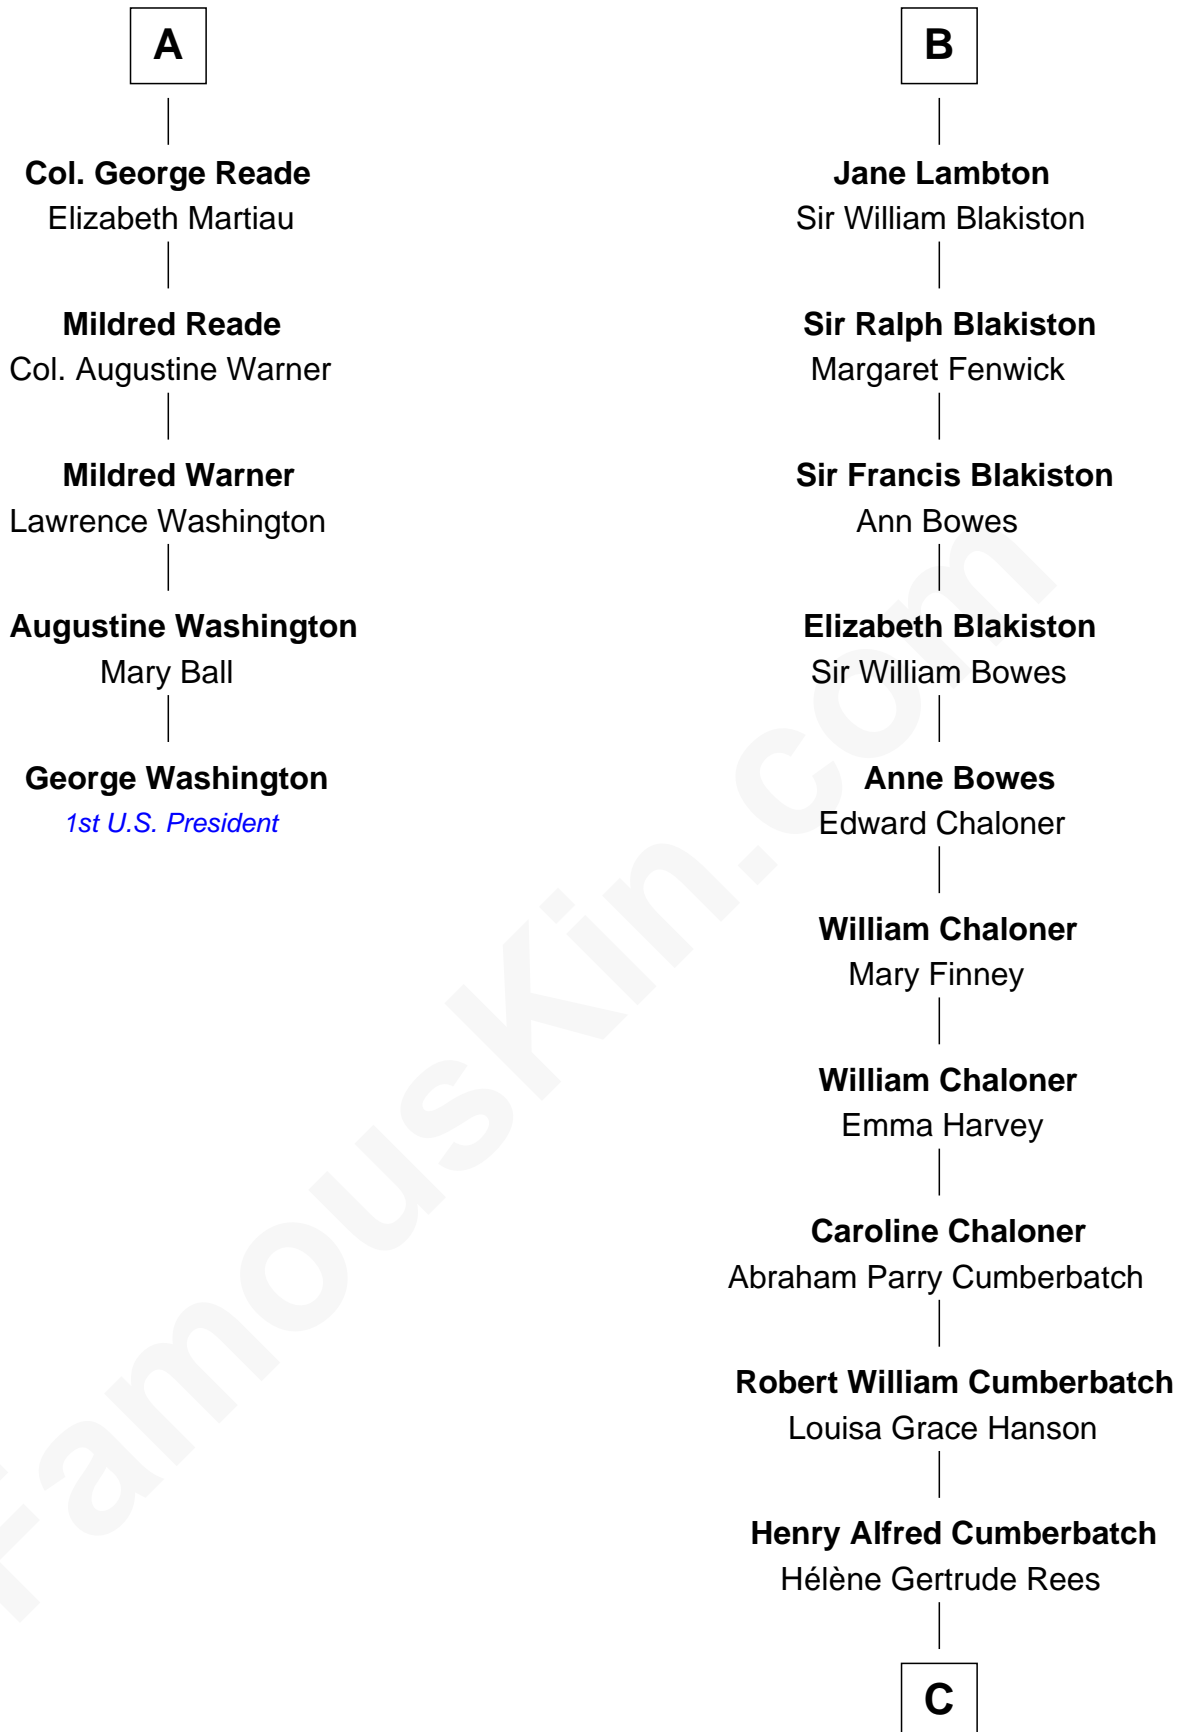

FamousKin.com

Relationship Chart of

George Washington

1st U.S. President

11th cousin 8 times removed of

Benedict Cumberbatch
Movie, Television and Stage Actor

C

Henry Carlton Cumberbatch