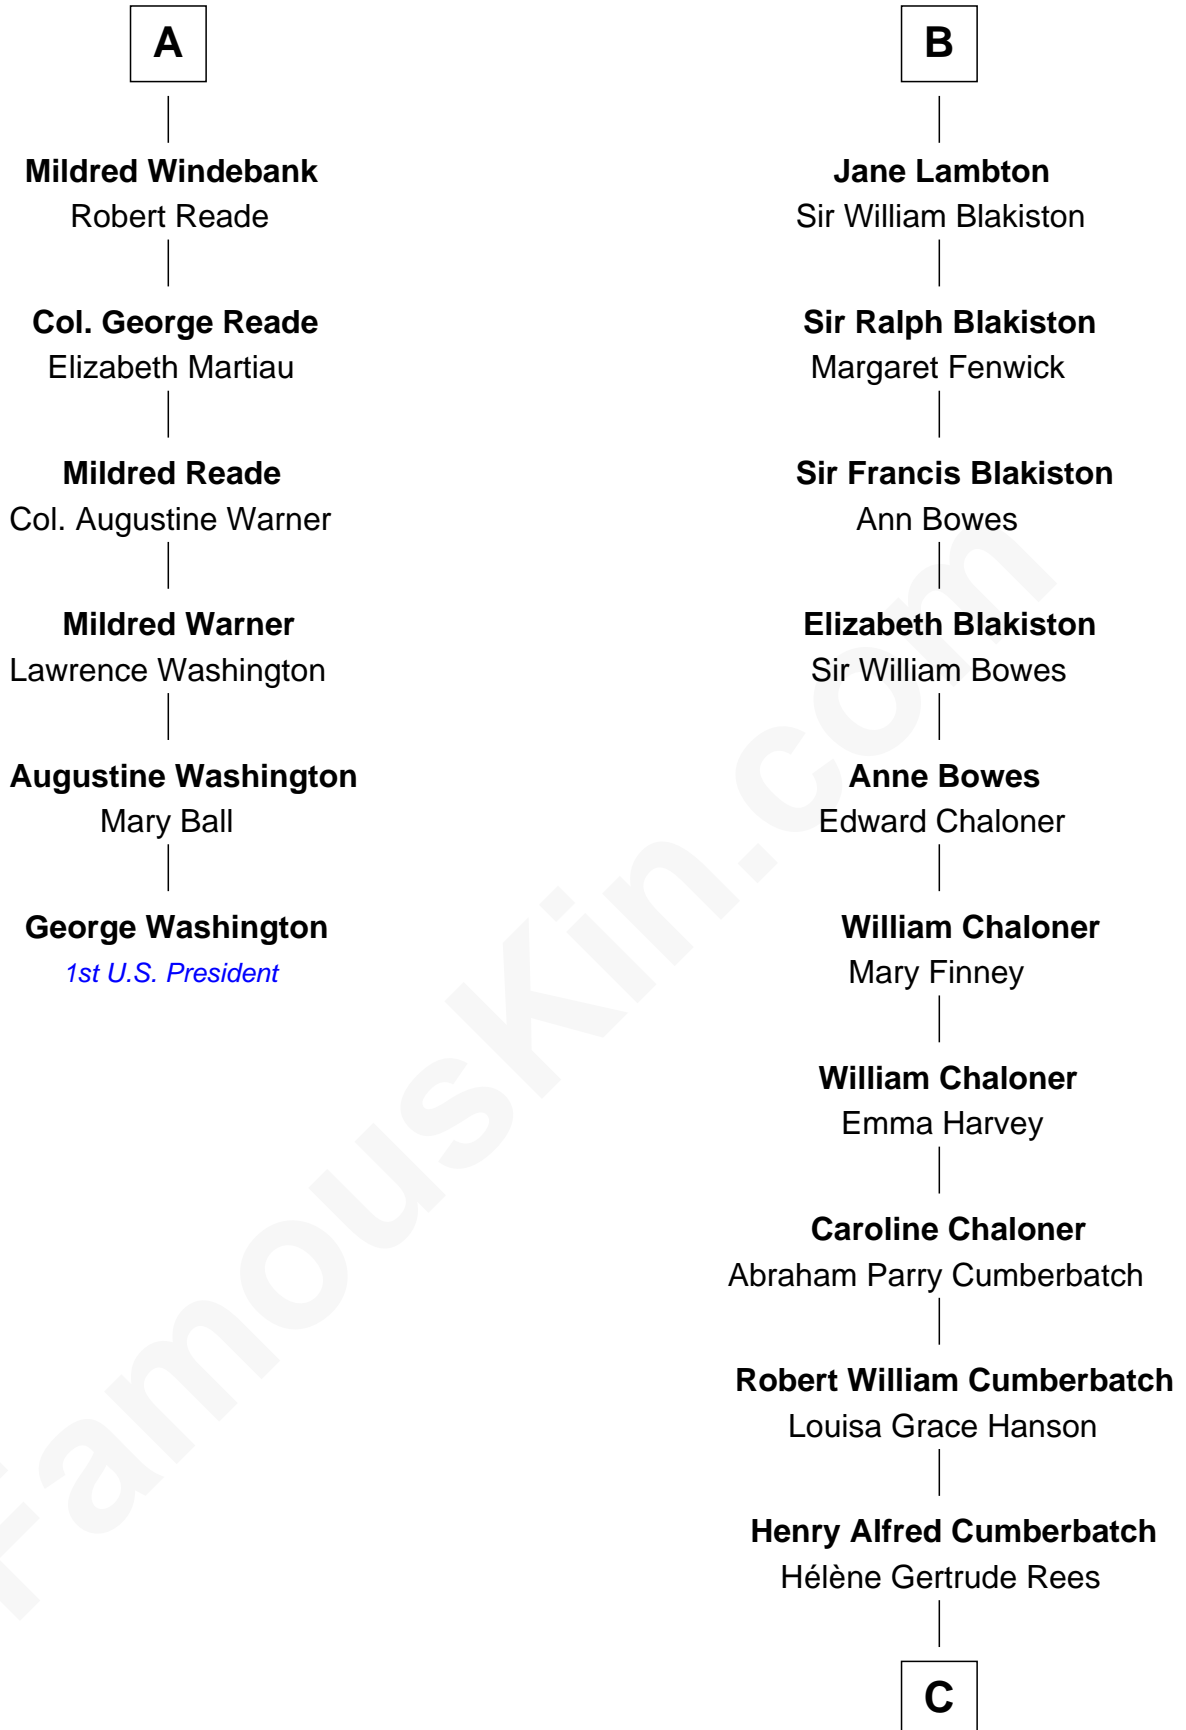

**FamousKin.com**  
**Relationship Chart of**  
**George Washington**  
*1st U.S. President*

**12th cousin 7 times removed of**  
**Benedict Cumberbatch**  
*Movie, Television and Stage Actor*

C

**Henry Carlton Cumberbatch**

Pauline Ellen Laing Congdon

**Timothy Carlton Congdon Cumberbatch**

Wanda Ventham

**Benedict Cumberbatch**

*Movie, Television and Stage Actor*

FamousKin.com