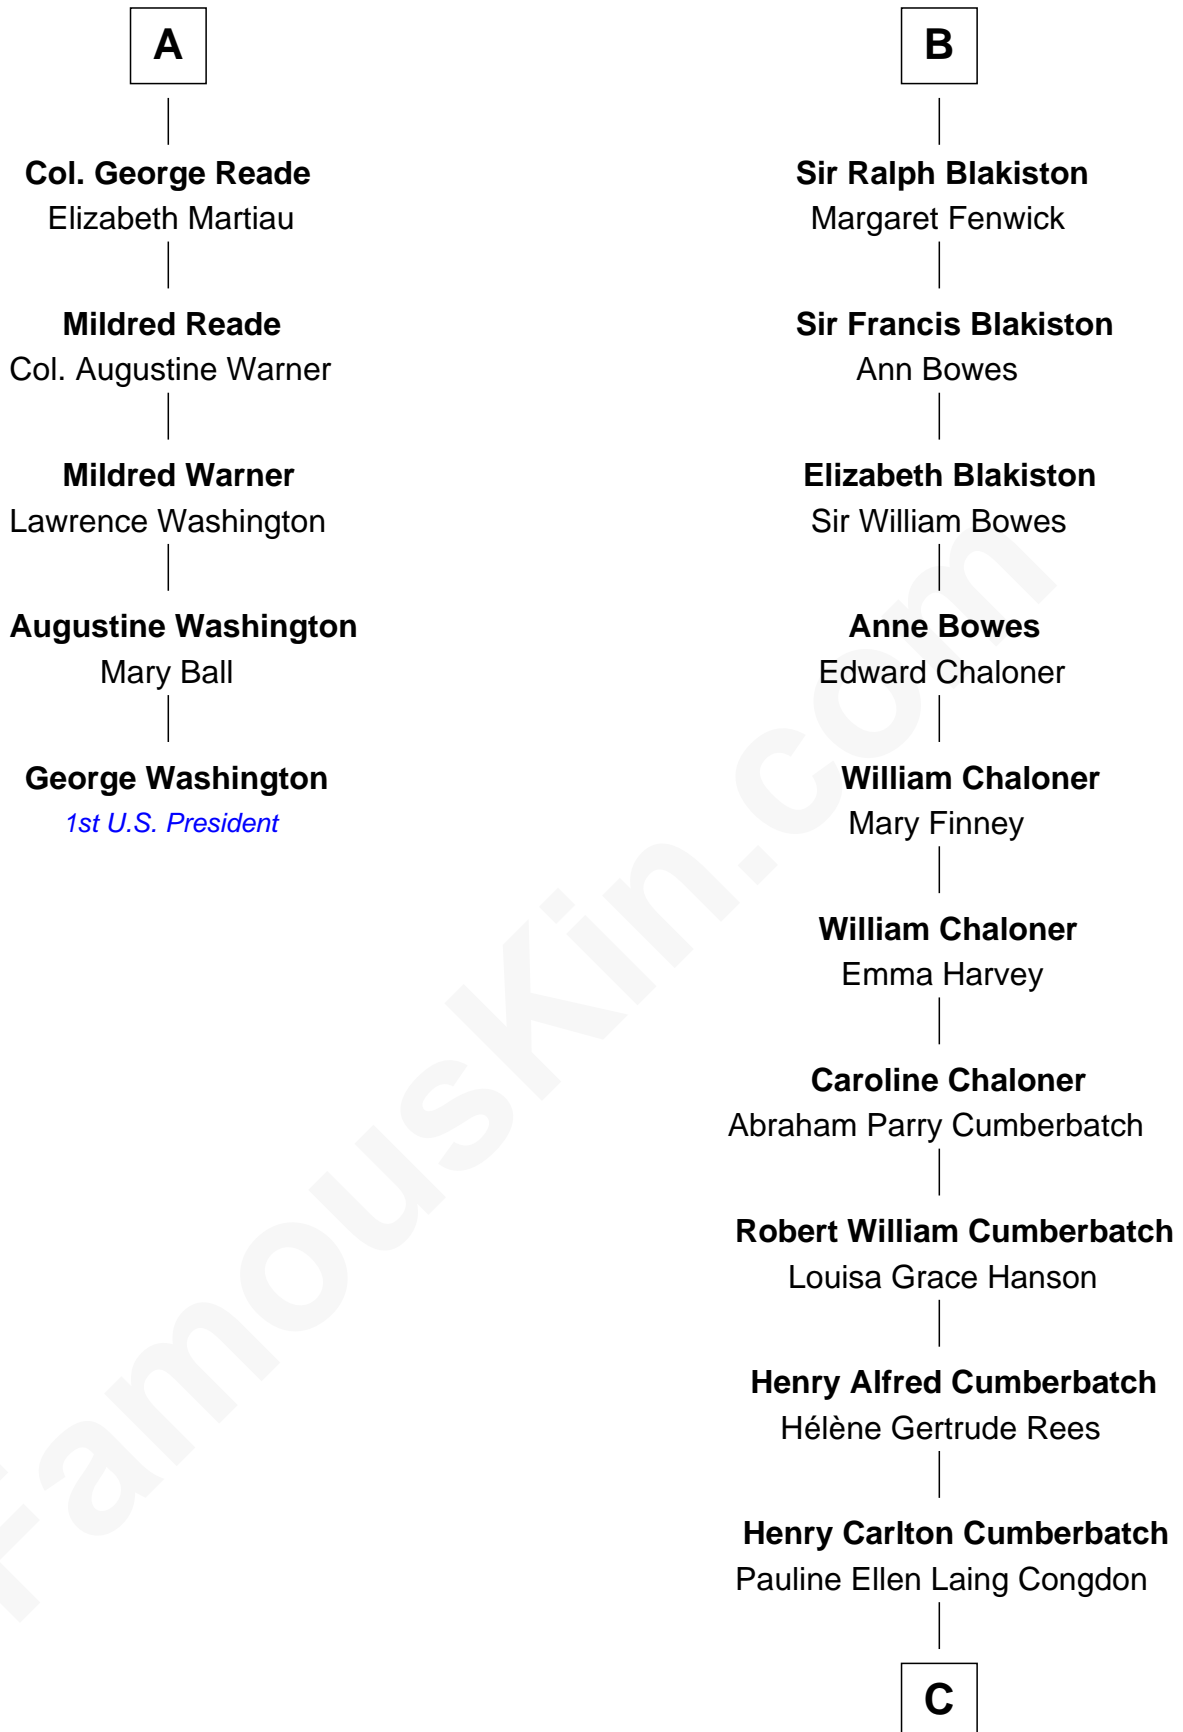

FamousKin.com

Relationship Chart of

George Washington

1st U.S. President

11th cousin 7 times removed of

Benedict Cumberbatch
Movie, Television and Stage Actor

C

Timothy Carlton Congdon Cumberbatch