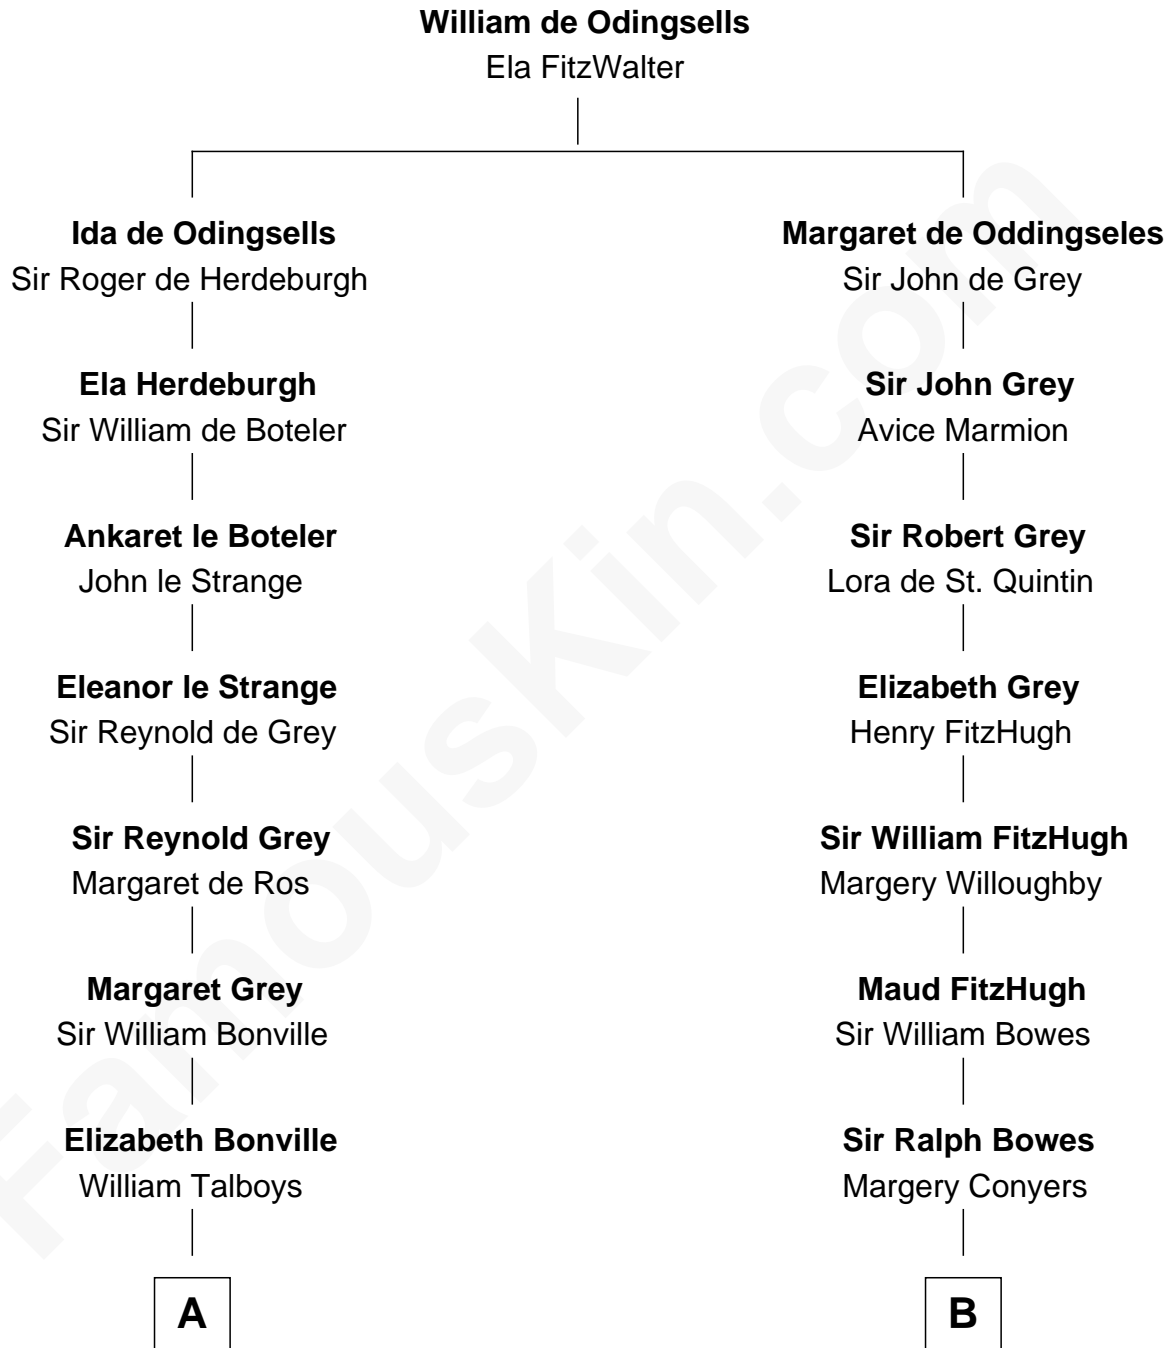

FamousKin.com

Relationship Chart of

George Washington

1st U.S. President

16th cousin 4 times removed of

Benedict Cumberbatch

Movie, Television and Stage Actor

C

Henry Alfred Cumberbatch

Hélène Gertrude Rees

Henry Carlton Cumberbatch

Pauline Ellen Laing Congdon

Timothy Carlton Congdon Cumberbatch

Wanda Ventham

Benedict Cumberbatch

Movie, Television and Stage Actor