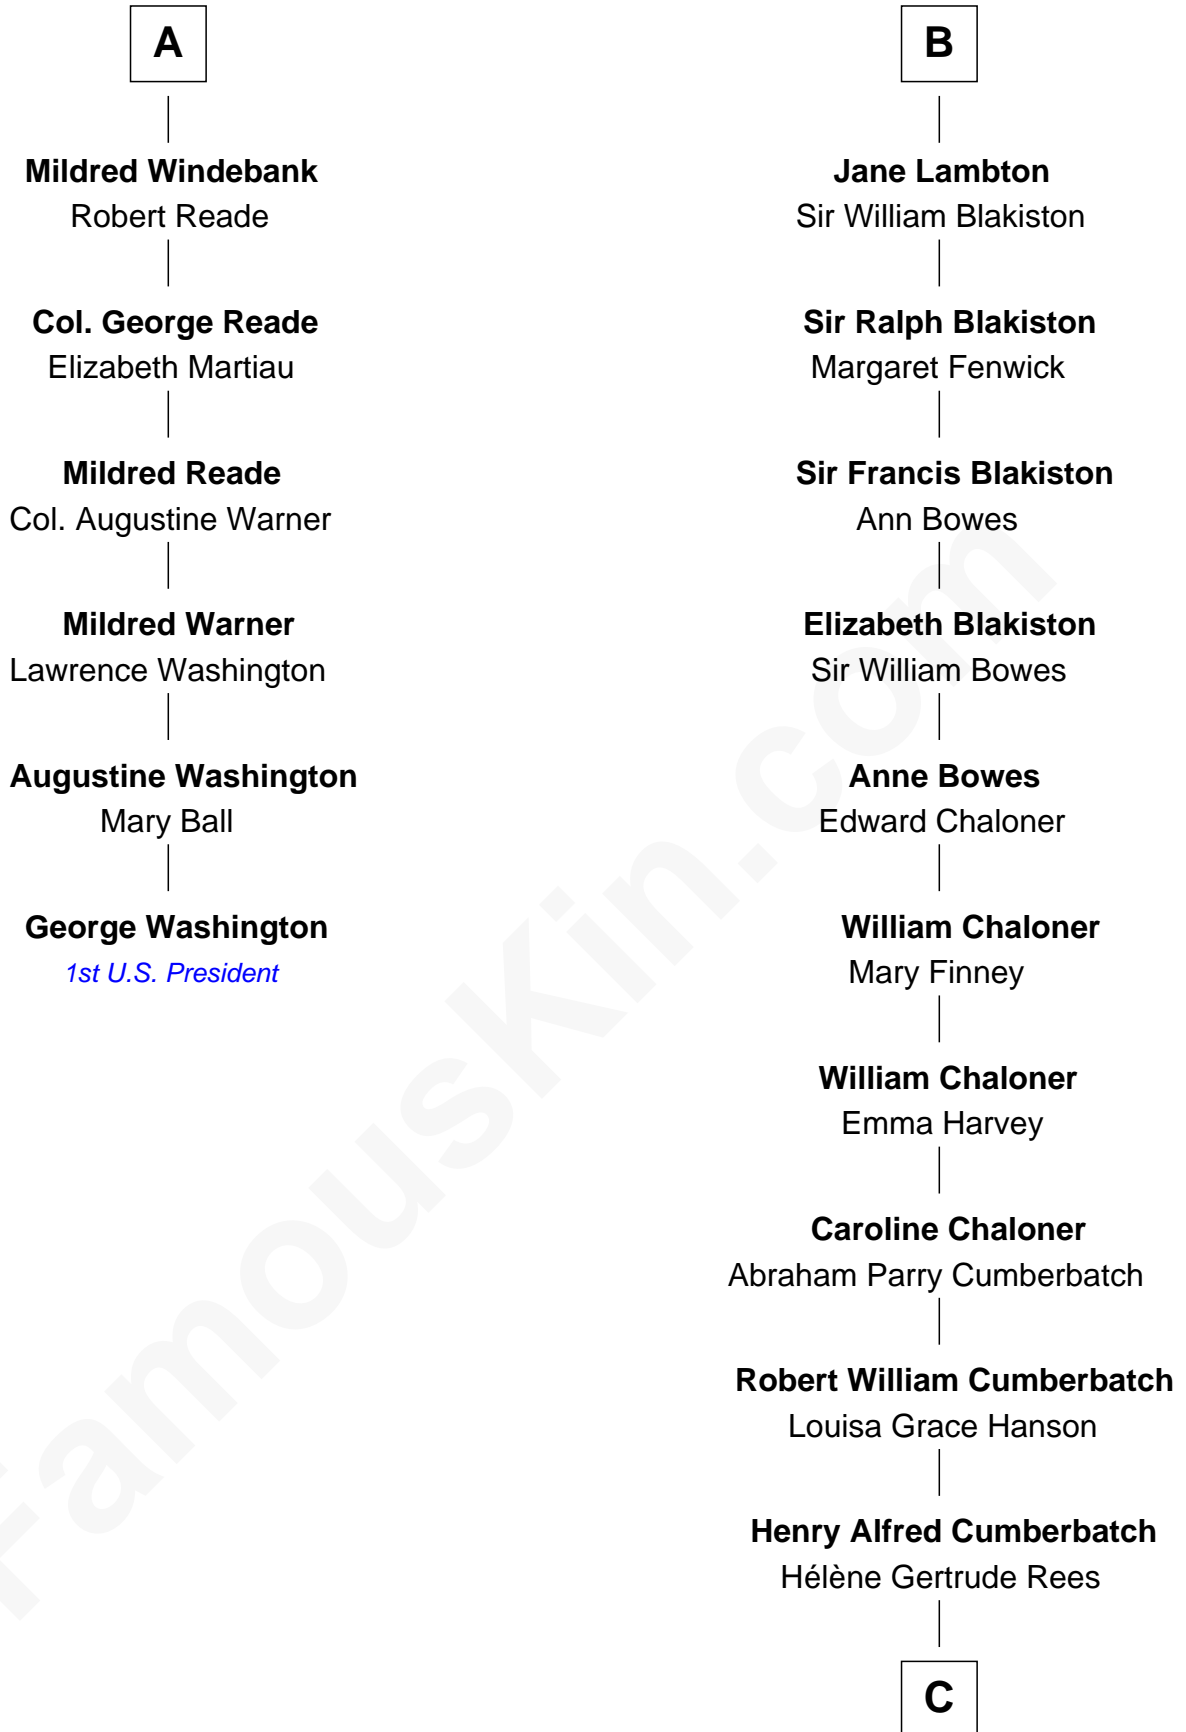

FamousKin.com
Relationship Chart of
George Washington
1st U.S. President

12th cousin 7 times removed of
Benedict Cumberbatch
Movie, Television and Stage Actor

C

Henry Carlton Cumberbatch

Pauline Ellen Laing Congdon