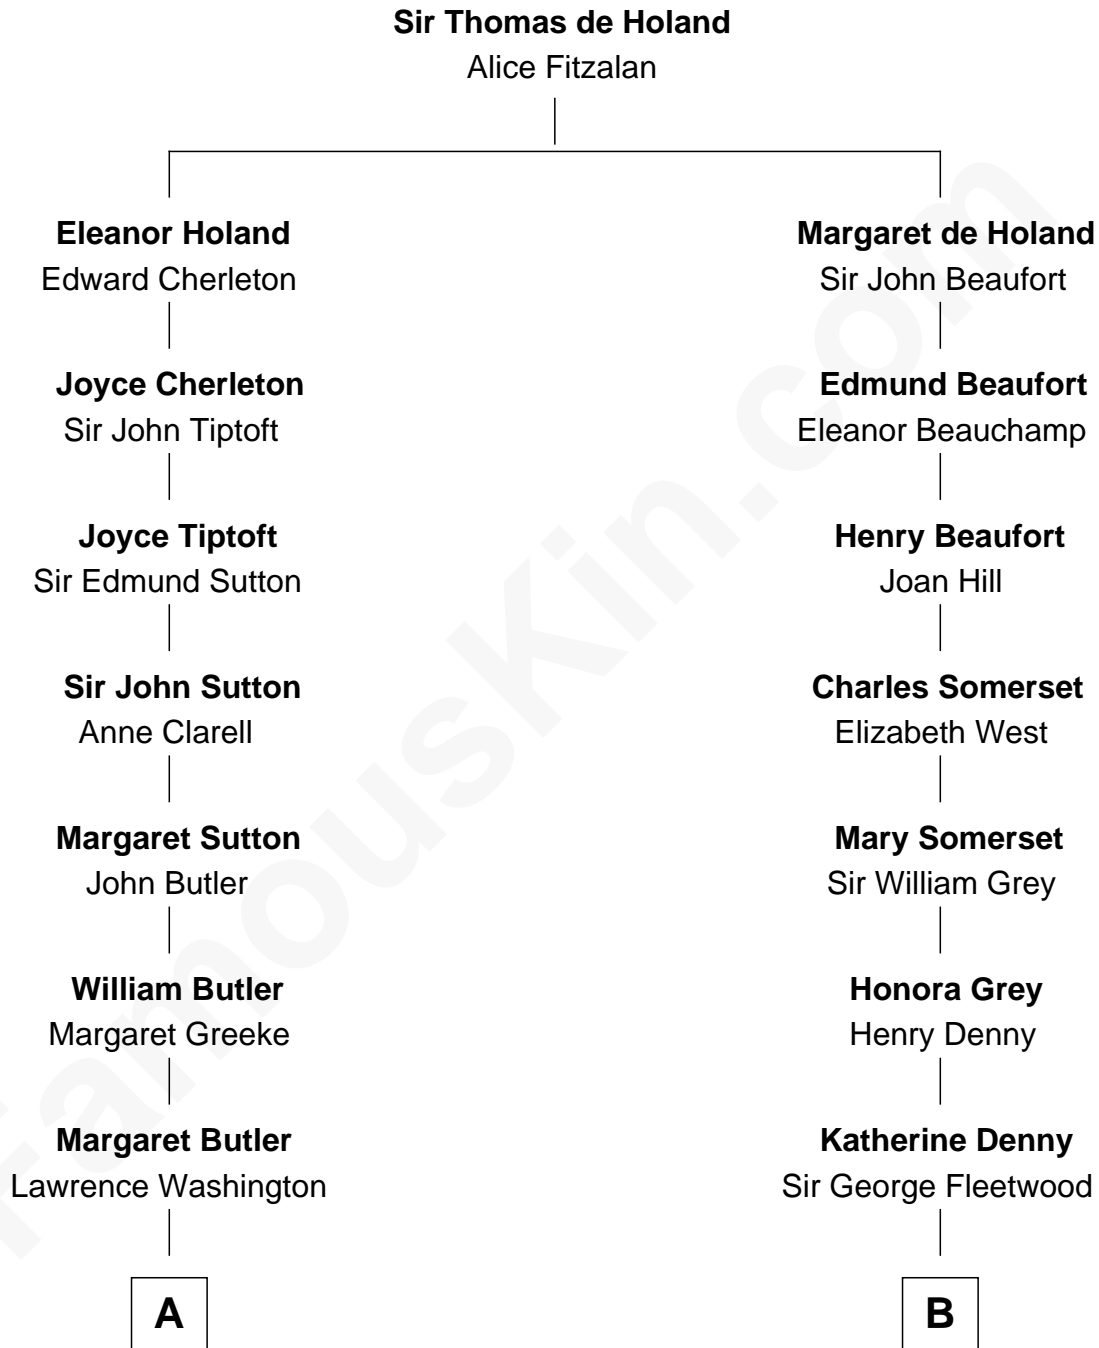

**FamousKin.com**  
**Relationship Chart of**  
**George Washington**  
*1st U.S. President*

**11th cousin 7 times removed of**  
**Benedict Cumberbatch**  
*Movie, Television and Stage Actor*

C

Timothy Carlton Congdon Cumberbatch

Wanda Ventham

**Benedict Cumberbatch**

*Movie, Television and Stage Actor*

FamousKin.com