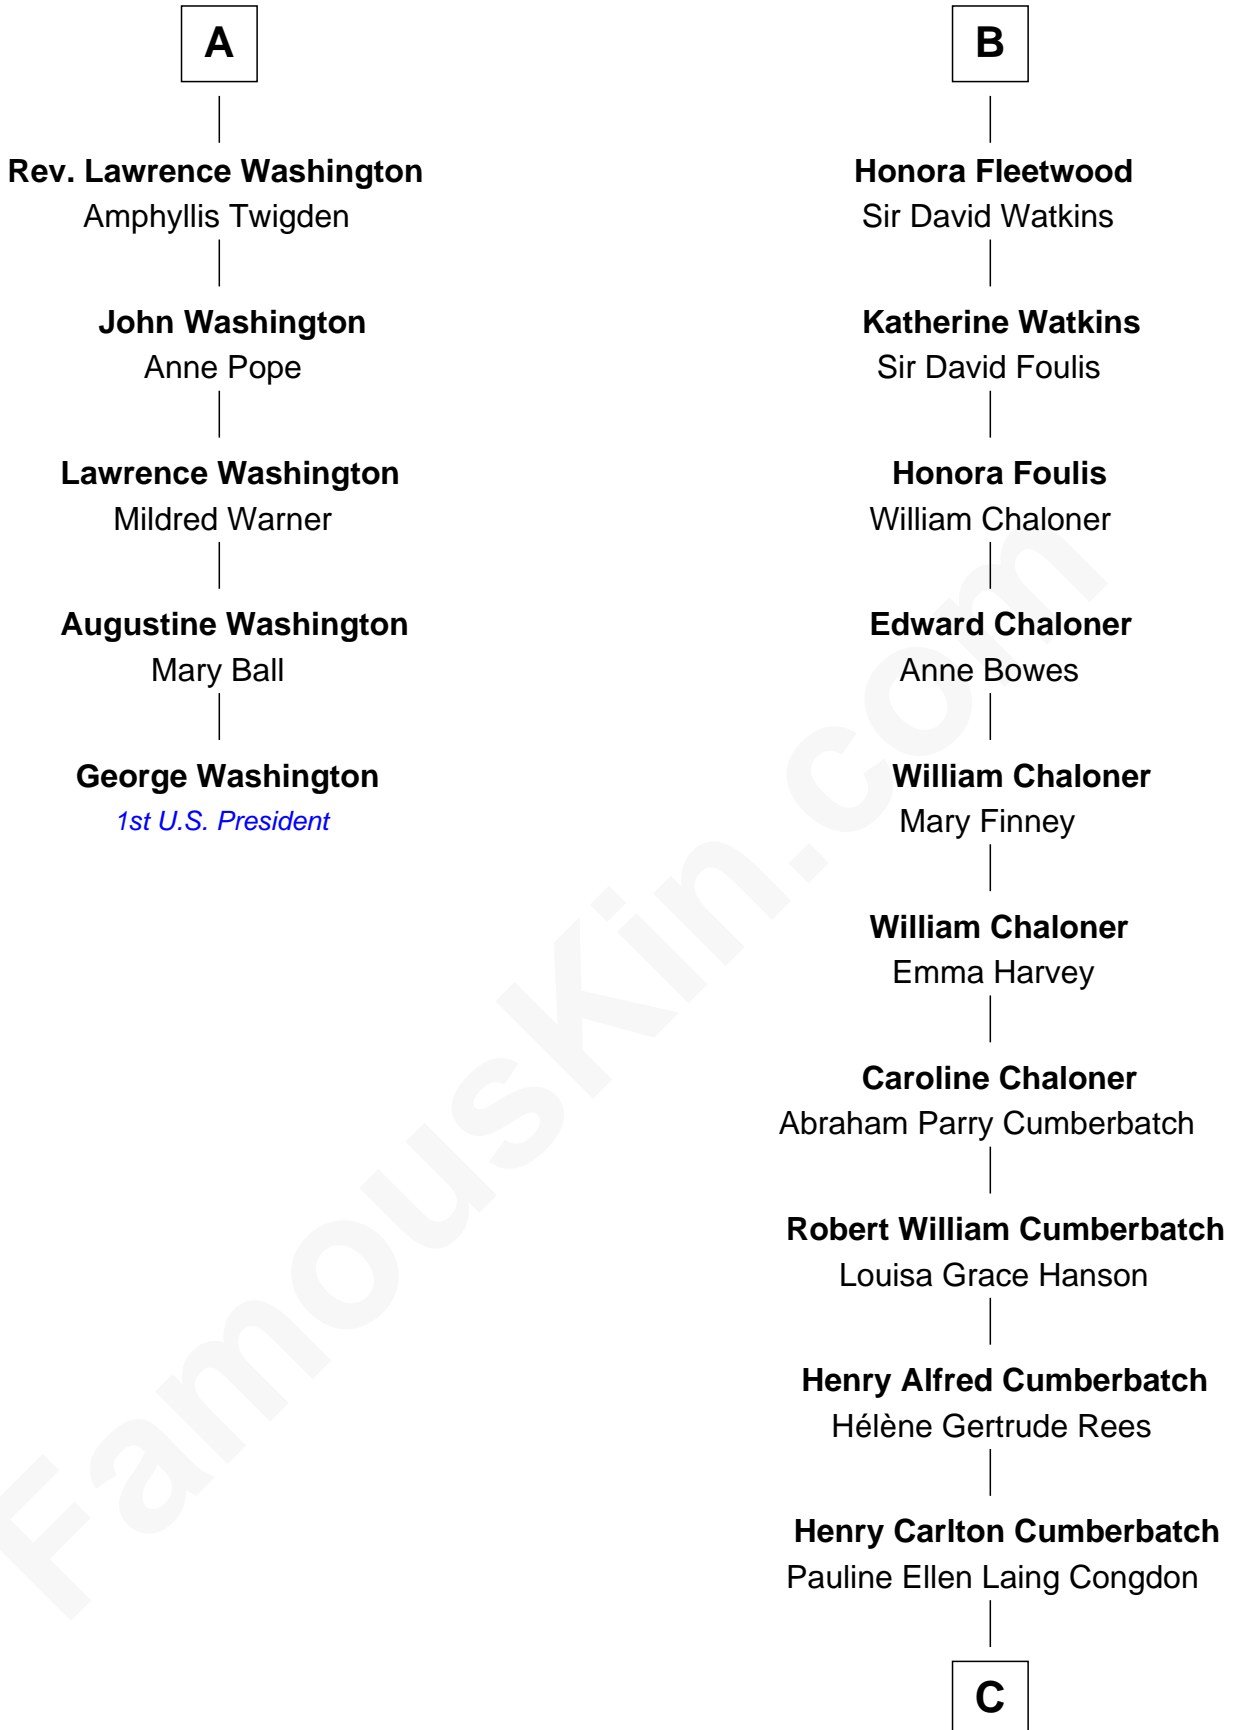

**FamousKin.com**  
**Relationship Chart of**  
**George Washington**  
*1st U.S. President*

**11th cousin 7 times removed of**  
**Benedict Cumberbatch**  
*Movie, Television and Stage Actor*

C

Timothy Carlton Congdon Cumberbatch

Wanda Ventham

**Benedict Cumberbatch**

*Movie, Television and Stage Actor*

FamousKin.com