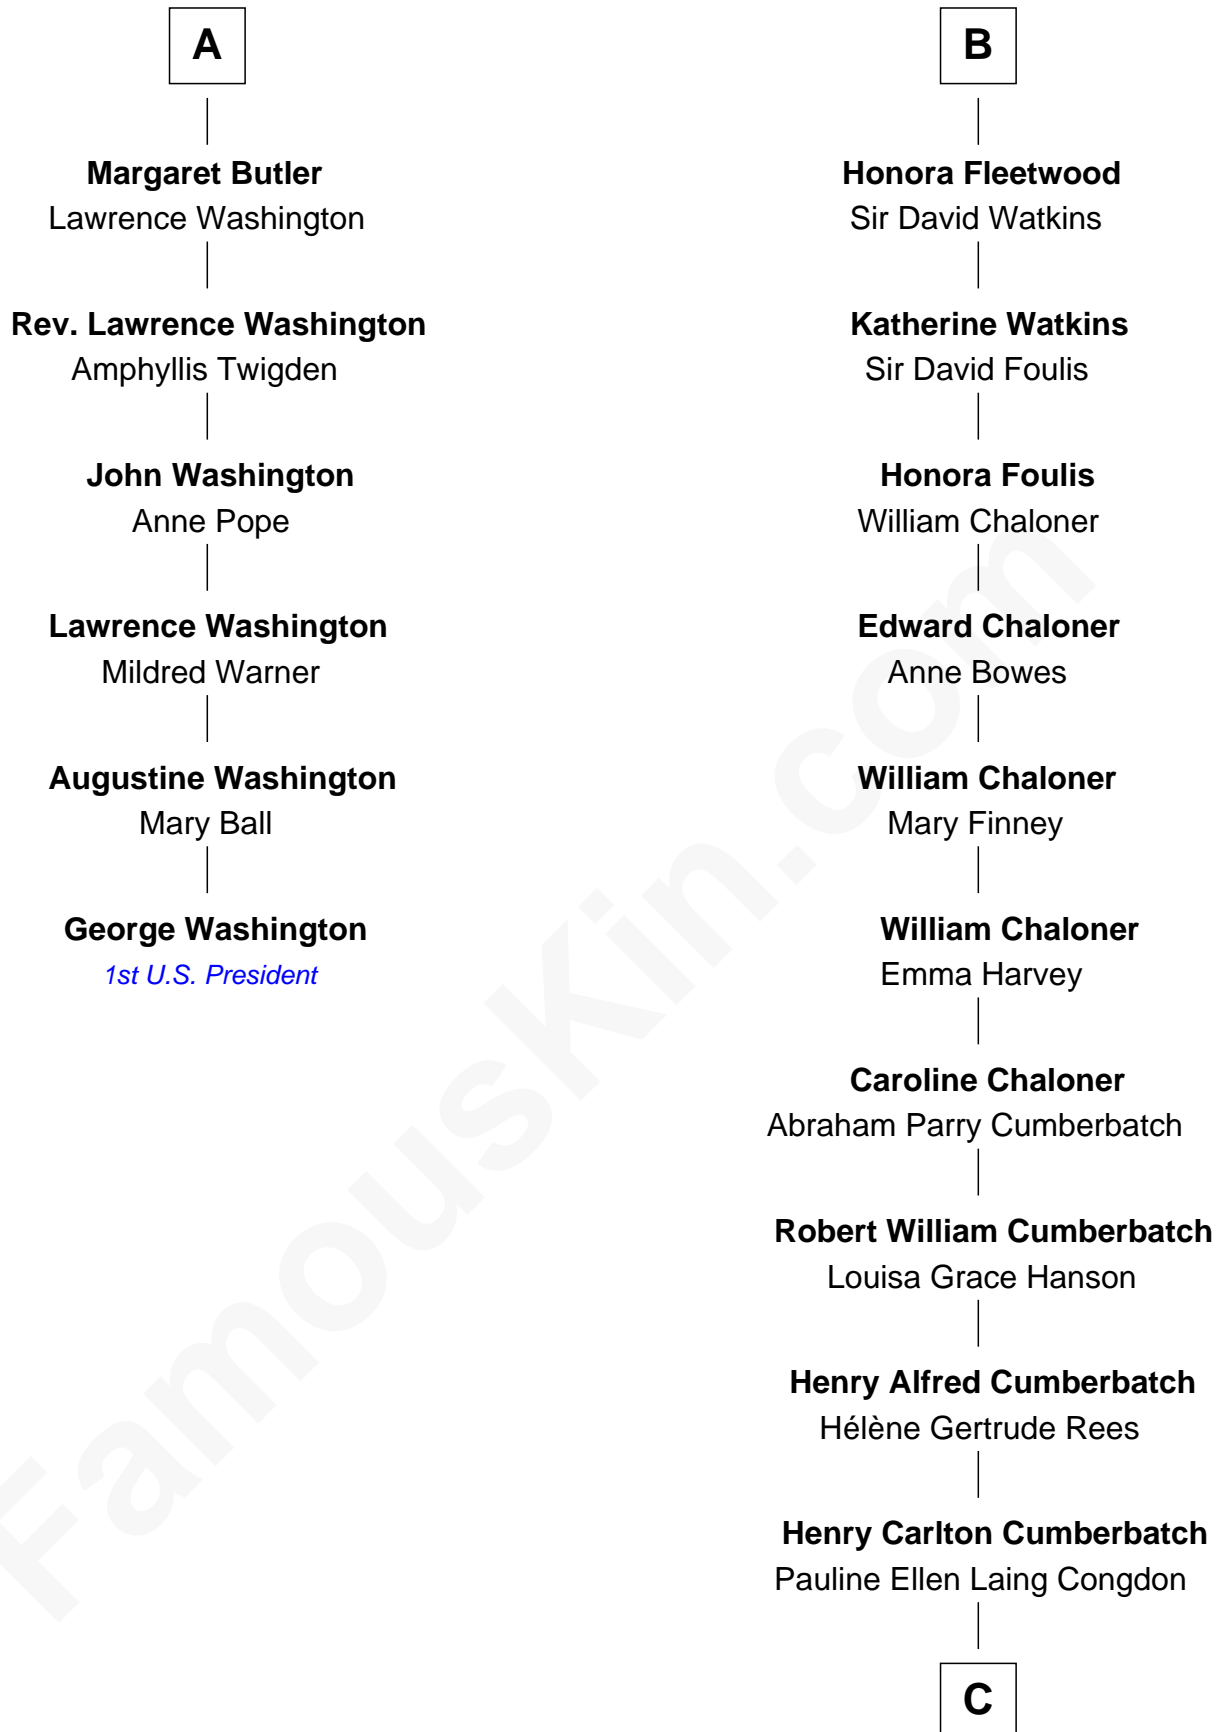

FamousKin.com
Relationship Chart of
George Washington
1st U.S. President

12th cousin 6 times removed of
Benedict Cumberbatch
Movie, Television and Stage Actor

C

Timothy Carlton Congdon Cumberbatch

Wanda Ventham