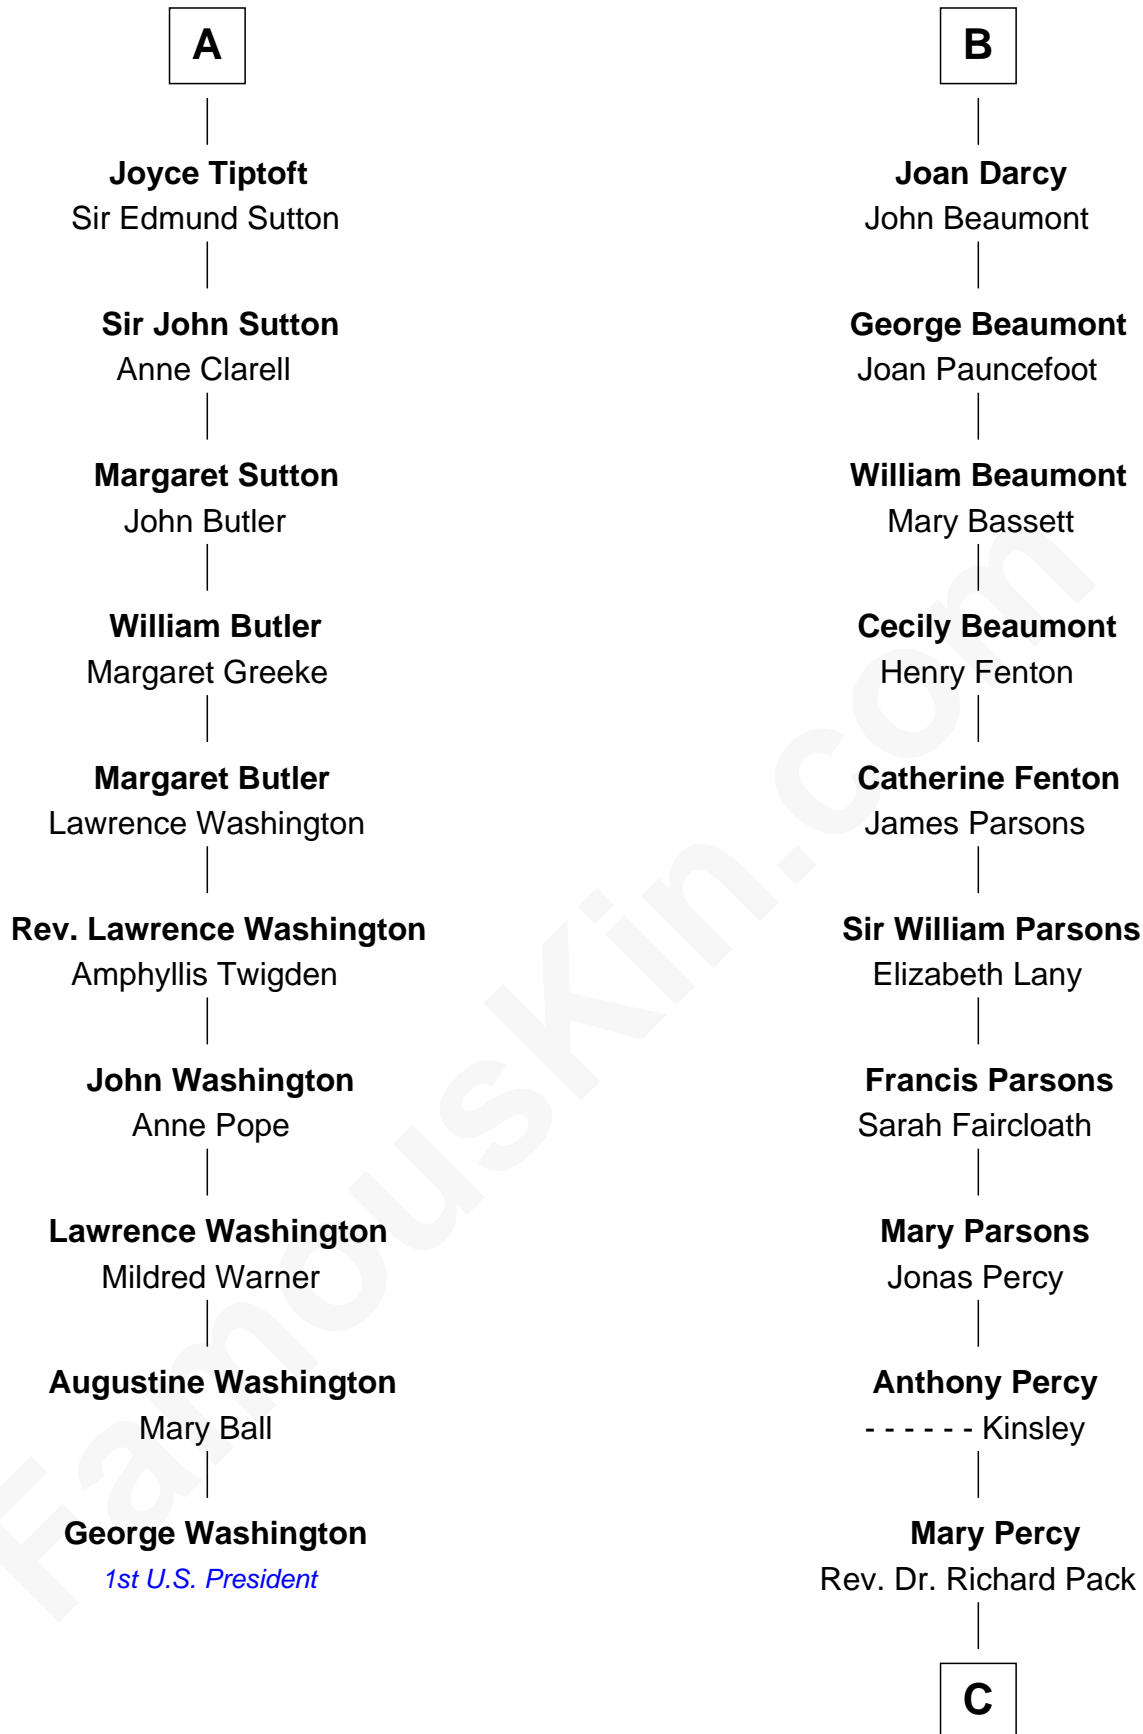

FamousKin.com
Relationship Chart of
George Washington
1st U.S. President

16th cousin 4 times removed of
Sir Arthur Conan Doyle
Author, "Sherlock Holmes"

C

William Pack
Catherine Scott

Catherine Pack
William Foley

Mary Josephine Elizabeth Foley
Charles Altamont Doyle

Sir Arthur Conan Doyle
Author, "Sherlock Holmes"

FamousKin.com