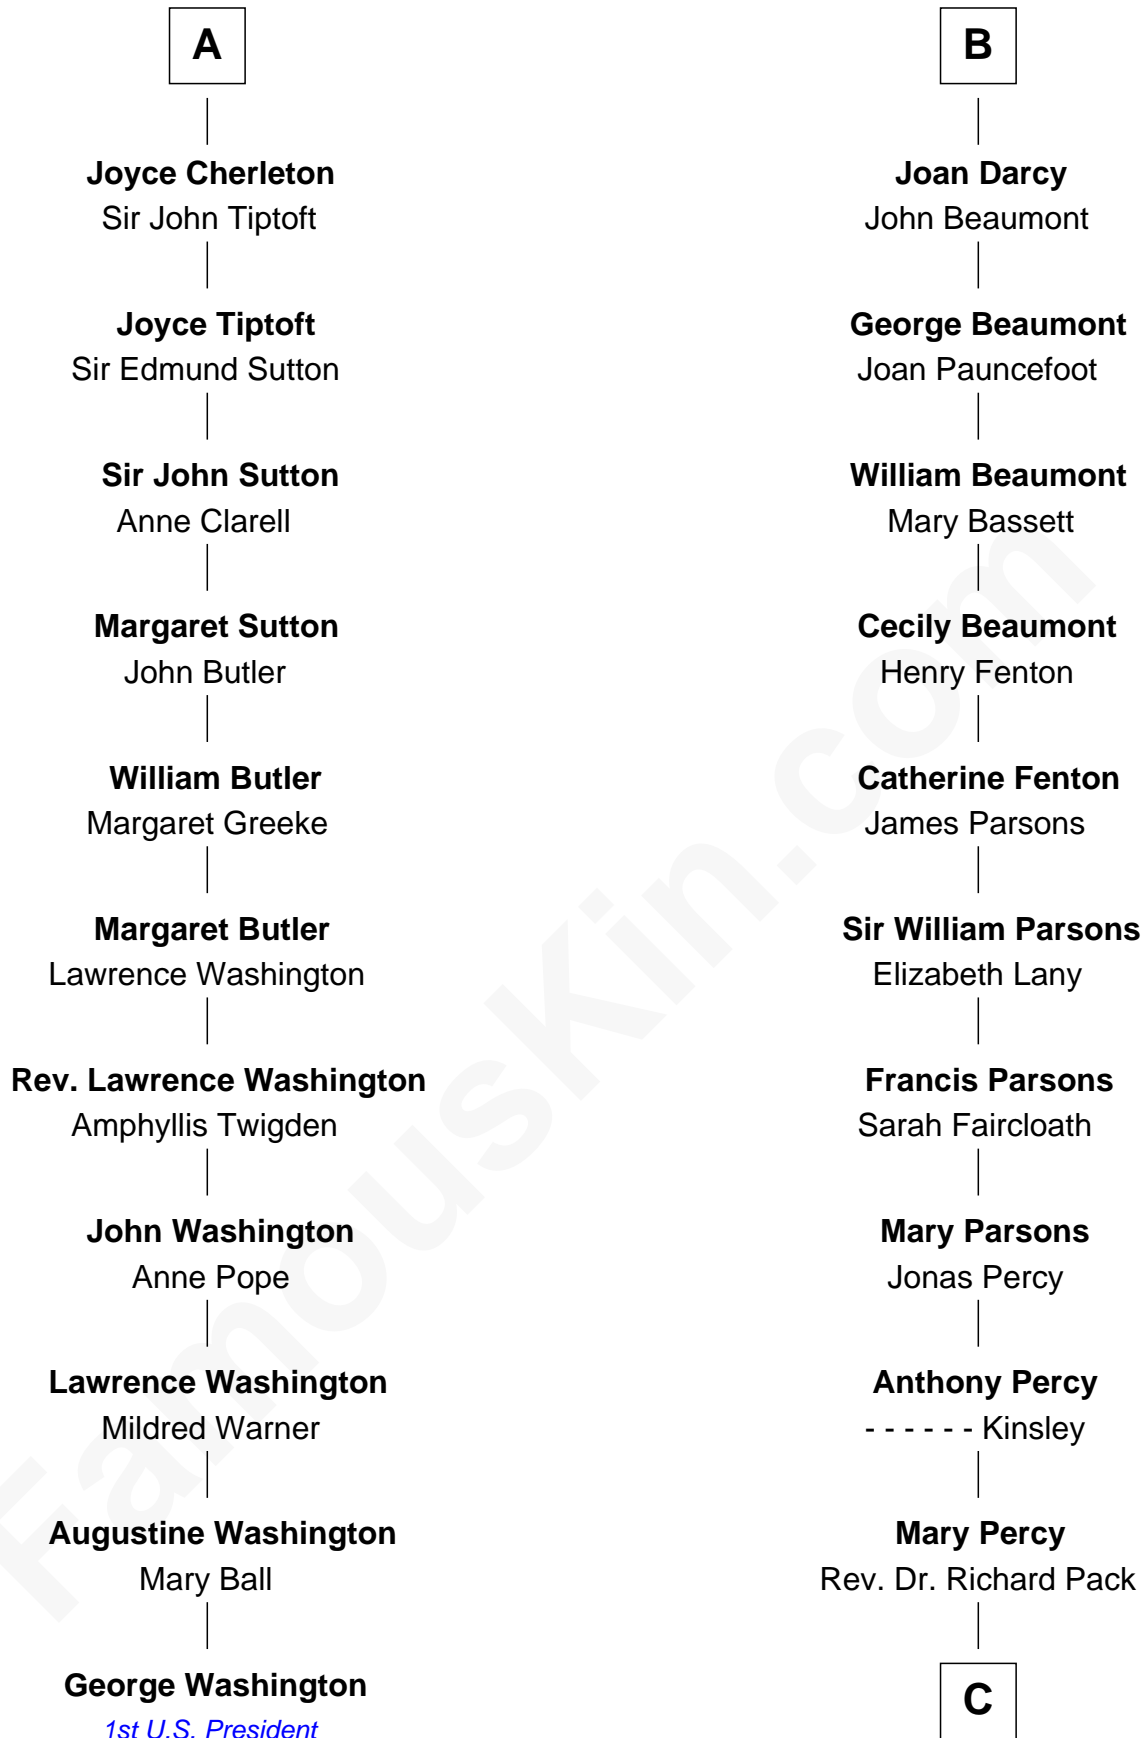

FamousKin.com
Relationship Chart of
George Washington
1st U.S. President

17th cousin 3 times removed of
Sir Arthur Conan Doyle
Author, "Sherlock Holmes"

Sir William Longespee
 Ela of Salisbury

Stephen Longespee
 Emmeline de Ridelisford

Ida Longespee
 Sir William de Beauchamp

Ela Longespee
 Sir Roger la Zouche

Beatrice de Beauchamp
 Thomas FitzOtto

Sir Alan la Zouche
 Eleanor de Segrave

Maud FitzThomas
 John de Botetourte

Maude la Zouche
 Sir Robert de Holland

Maud Botetourt
 Reynold Grey

Thomas Holand
 Joan Plantagenet

Sir Henry de Grey
 Elizabeth Talbot

Sir Thomas de Holand
 Alice Fitzalan

Margaret de Grey
 Sir John Darcy

Eleanor Holand
 Edward Cherleton

John Darcy
 Joan de Greystoke

A

B

C

—
William Pack
Catherine Scott

—
Catherine Pack
William Foley

—
Mary Josephine Elizabeth Foley
Charles Altamont Doyle

—
Sir Arthur Conan Doyle
Author, "Sherlock Holmes"

FamousKin.com