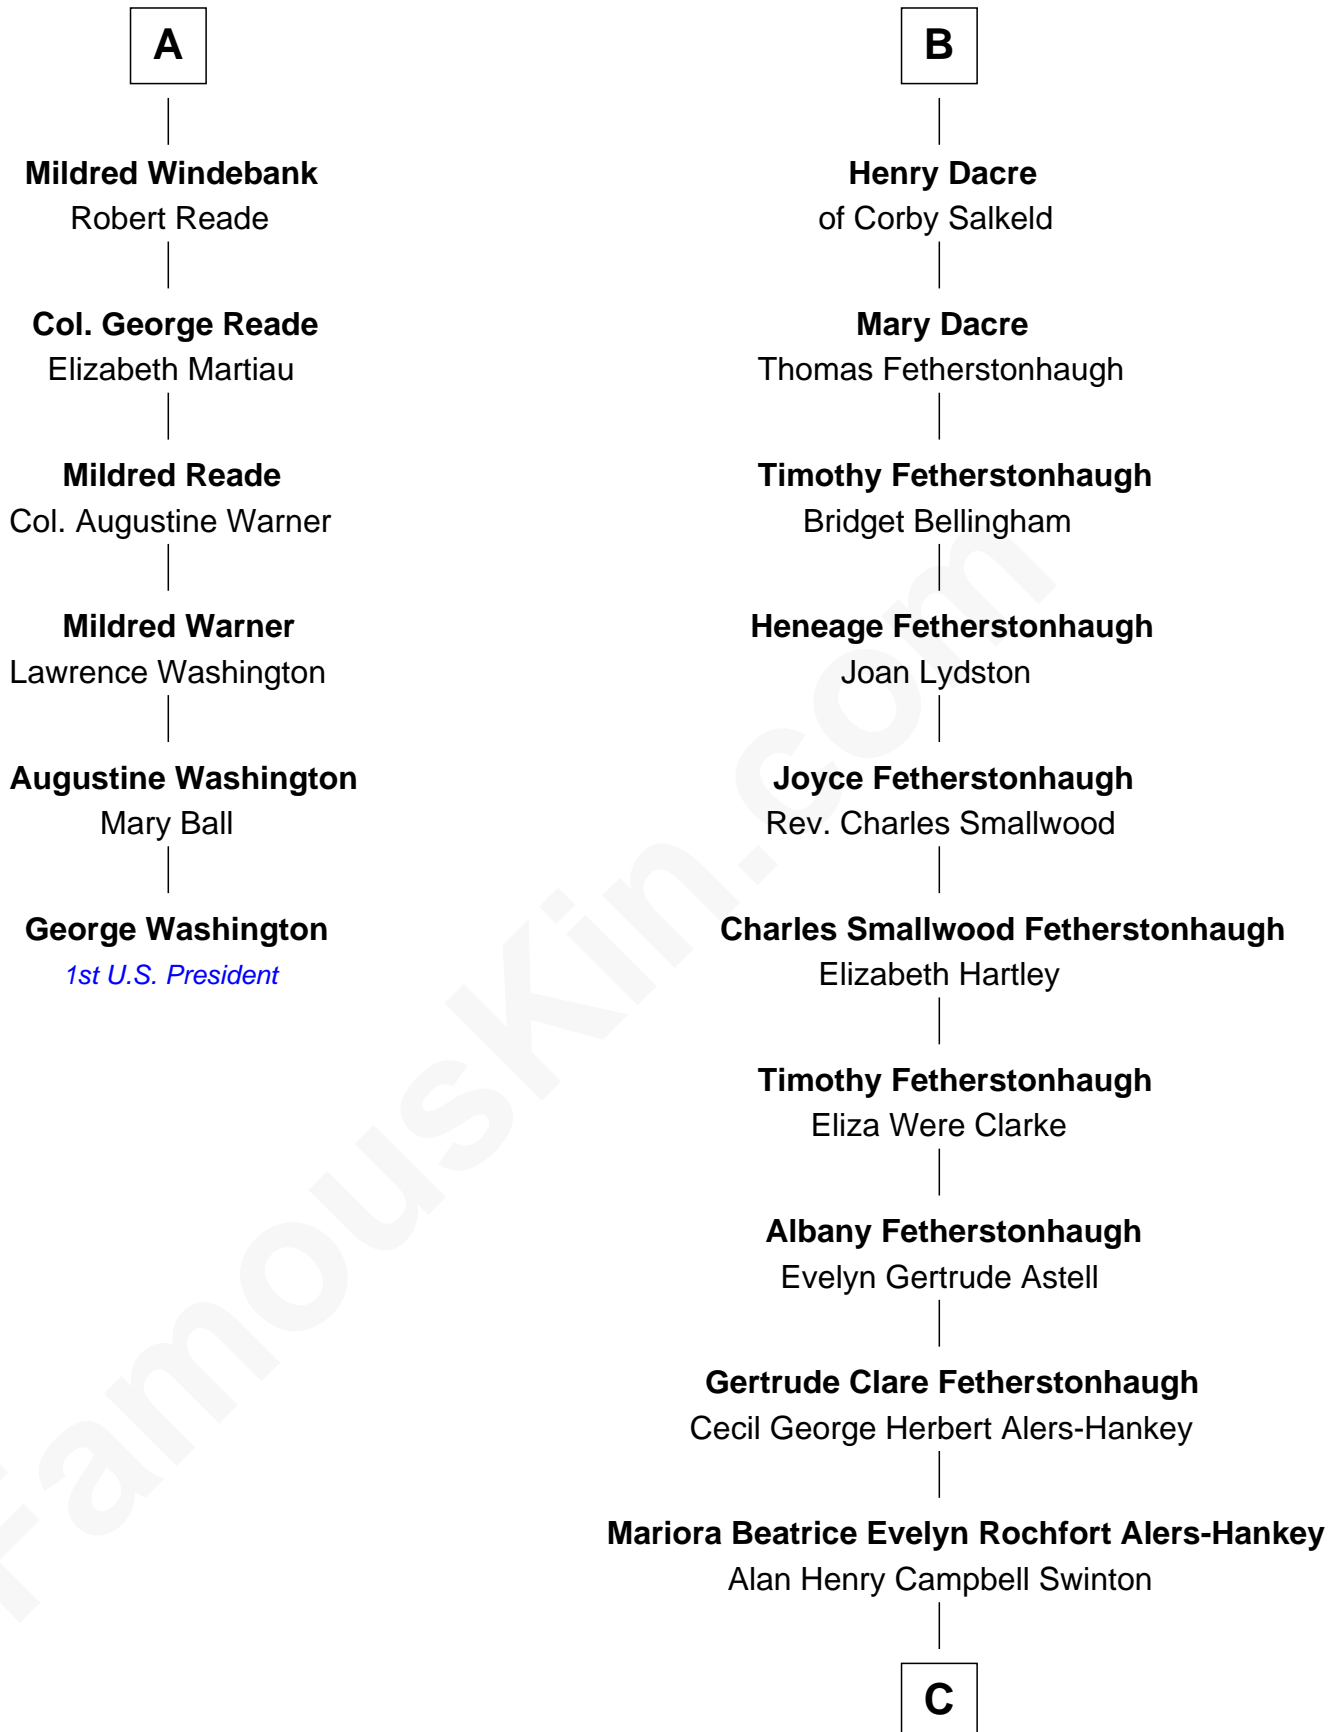

FamousKin.com
Relationship Chart of
George Washington
1st U.S. President

12th cousin 6 times removed of

Tilda Swinton
Movie Actress

C

Sir John Swinton
Judith Balfour Killen

Tilda Swinton
Movie Actress

FamousKin.com