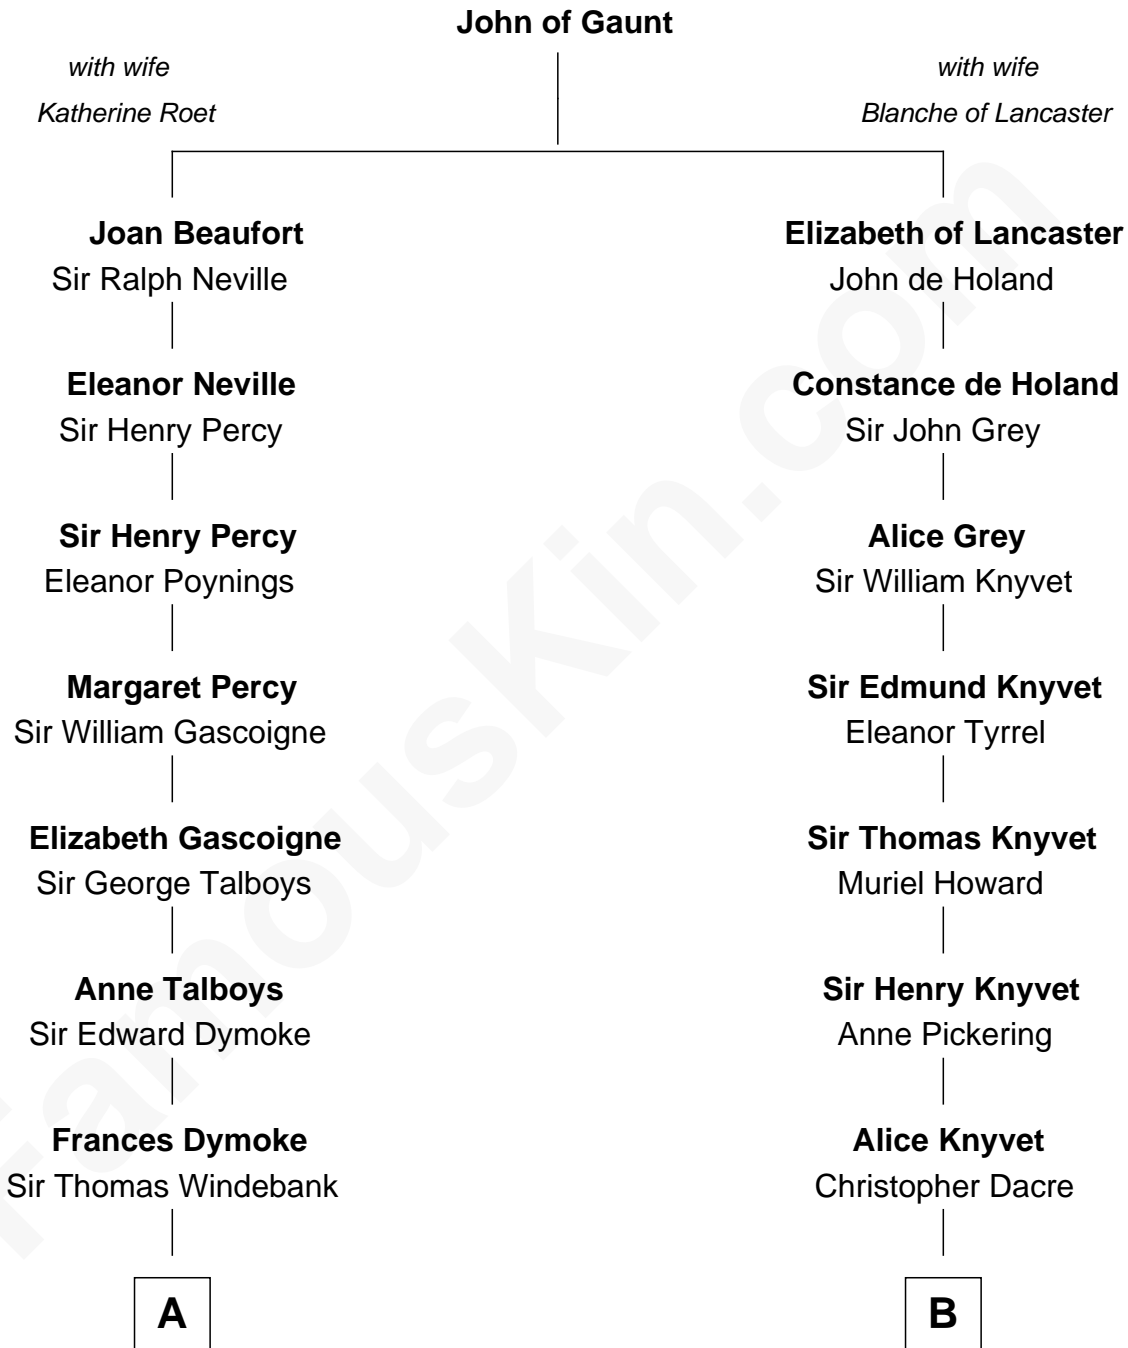

FamousKin.com
Relationship Chart of
George Washington
1st U.S. President

12th cousin 6 times removed of

Tilda Swinton
Movie Actress

C

Sir John Swinton
Judith Balfour Killen

Tilda Swinton
Movie Actress

FamousKin.com