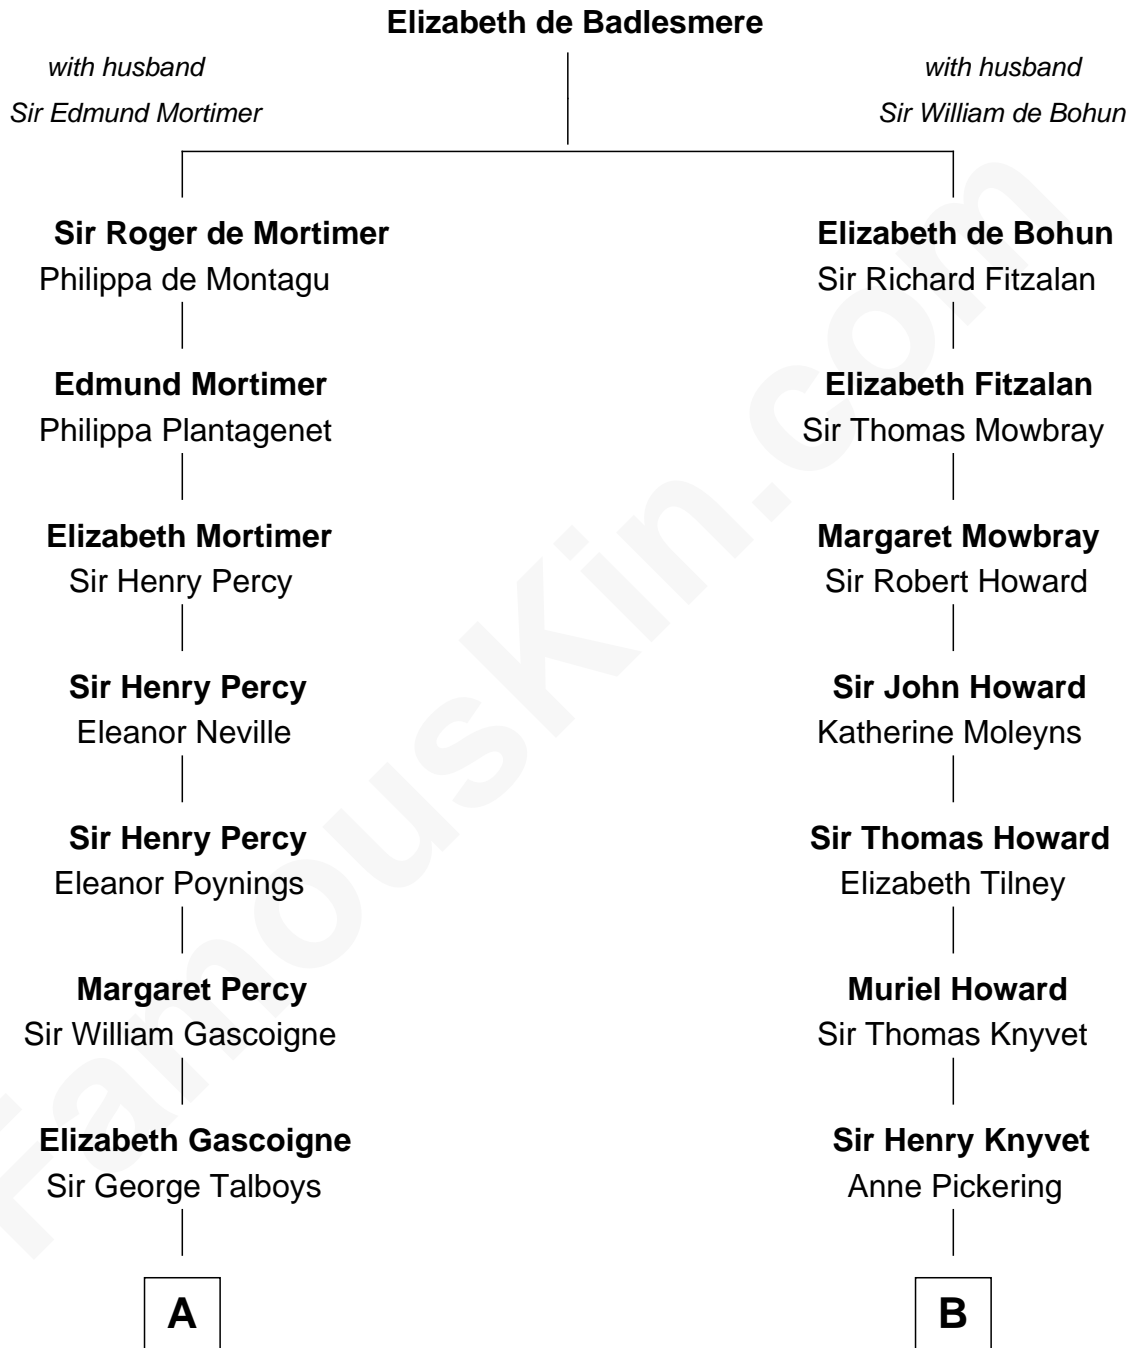

FamousKin.com
Relationship Chart of
George Washington
1st U.S. President

14th cousin 5 times removed of

Tilda Swinton
Movie Actress

C

Mariora Beatrice Evelyn Rochfort Alers-Hankey

Alan Henry Campbell Swinton

Sir John Swinton

Judith Balfour Killen

Tilda Swinton

Movie Actress

FamousKin.com