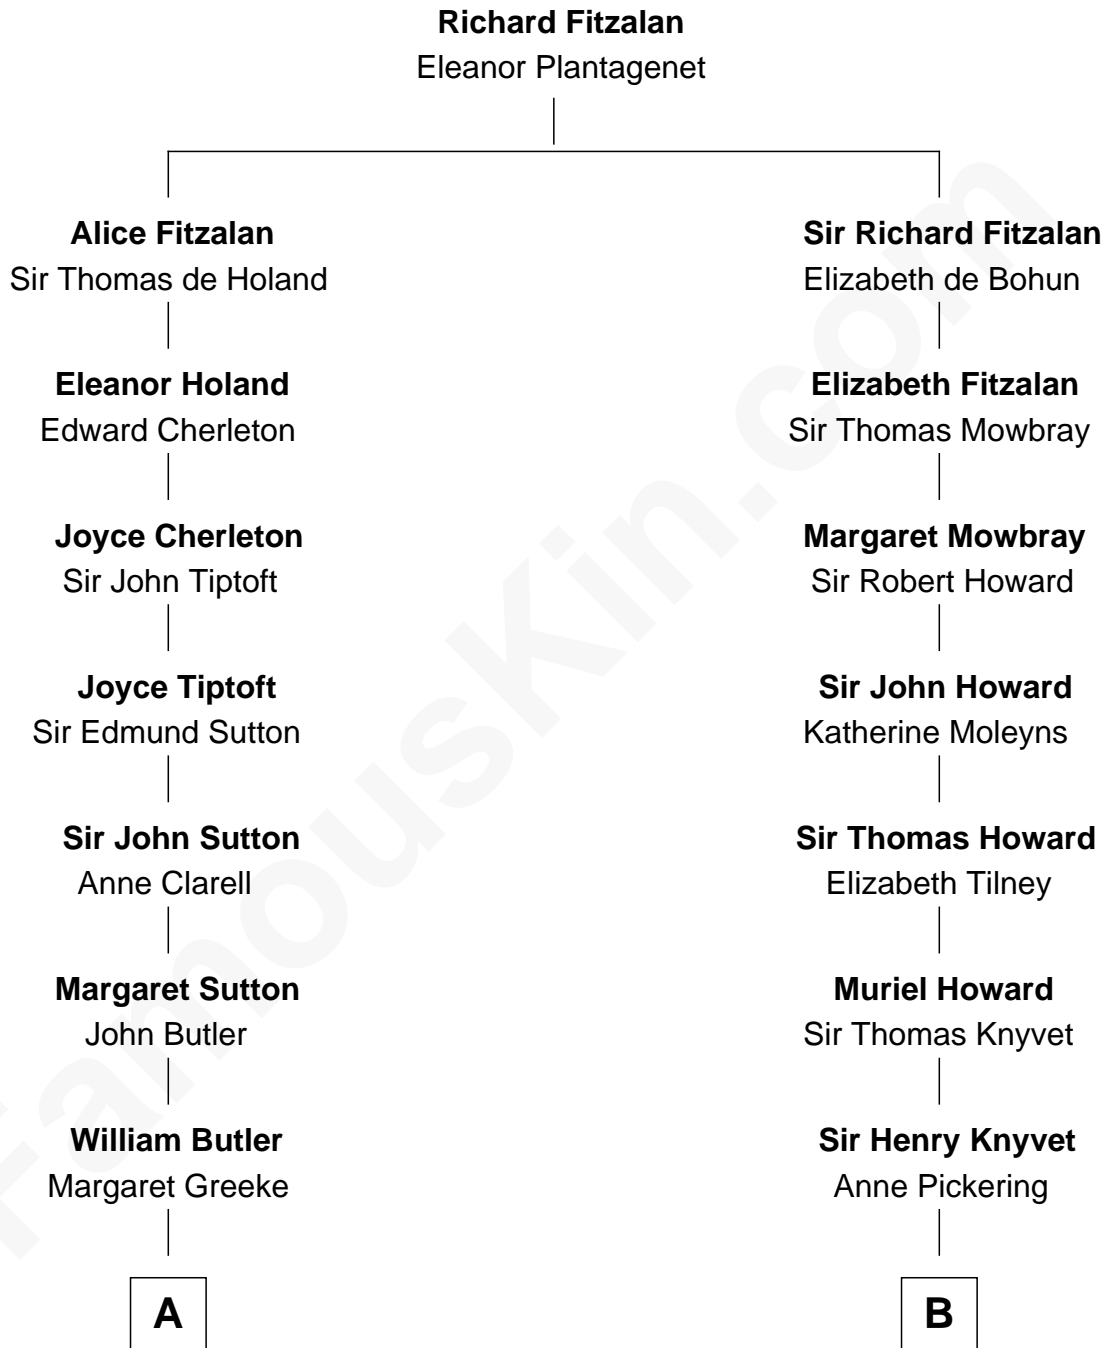

FamousKin.com

Relationship Chart of

George Washington

1st U.S. President

12th cousin 7 times removed of

Tilda Swinton
Movie Actress

C

Mariora Beatrice Evelyn Rochfort Alers-Hankey

Alan Henry Campbell Swinton

Sir John Swinton

Judith Balfour Killen

Tilda Swinton

Movie Actress

FamousKin.com