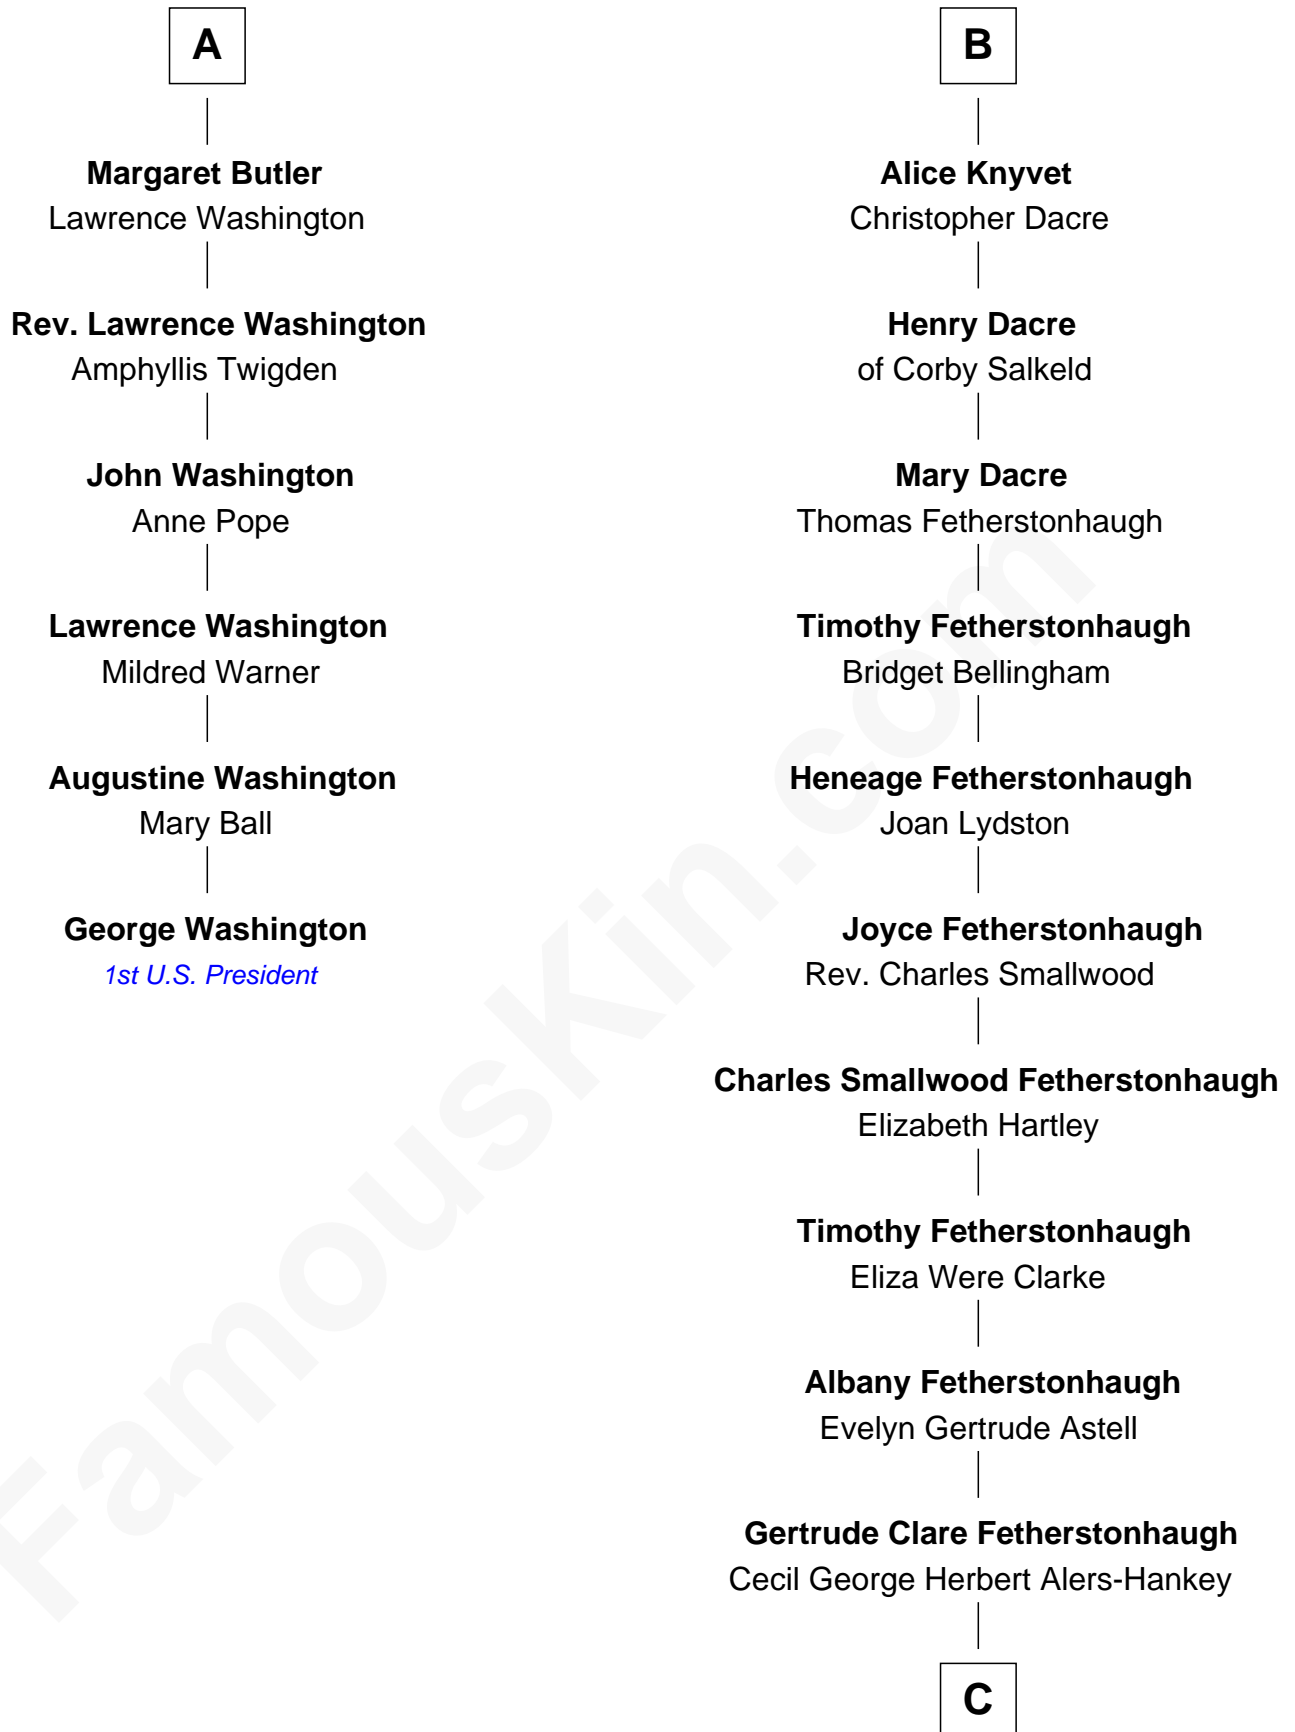

FamousKin.com

Relationship Chart of

George Washington

1st U.S. President

12th cousin 7 times removed of

Tilda Swinton
Movie Actress

C

Mariora Beatrice Evelyn Rochfort Alers-Hankey

Alan Henry Campbell Swinton

Sir John Swinton

Judith Balfour Killen

Tilda Swinton

Movie Actress

FamousKin.com