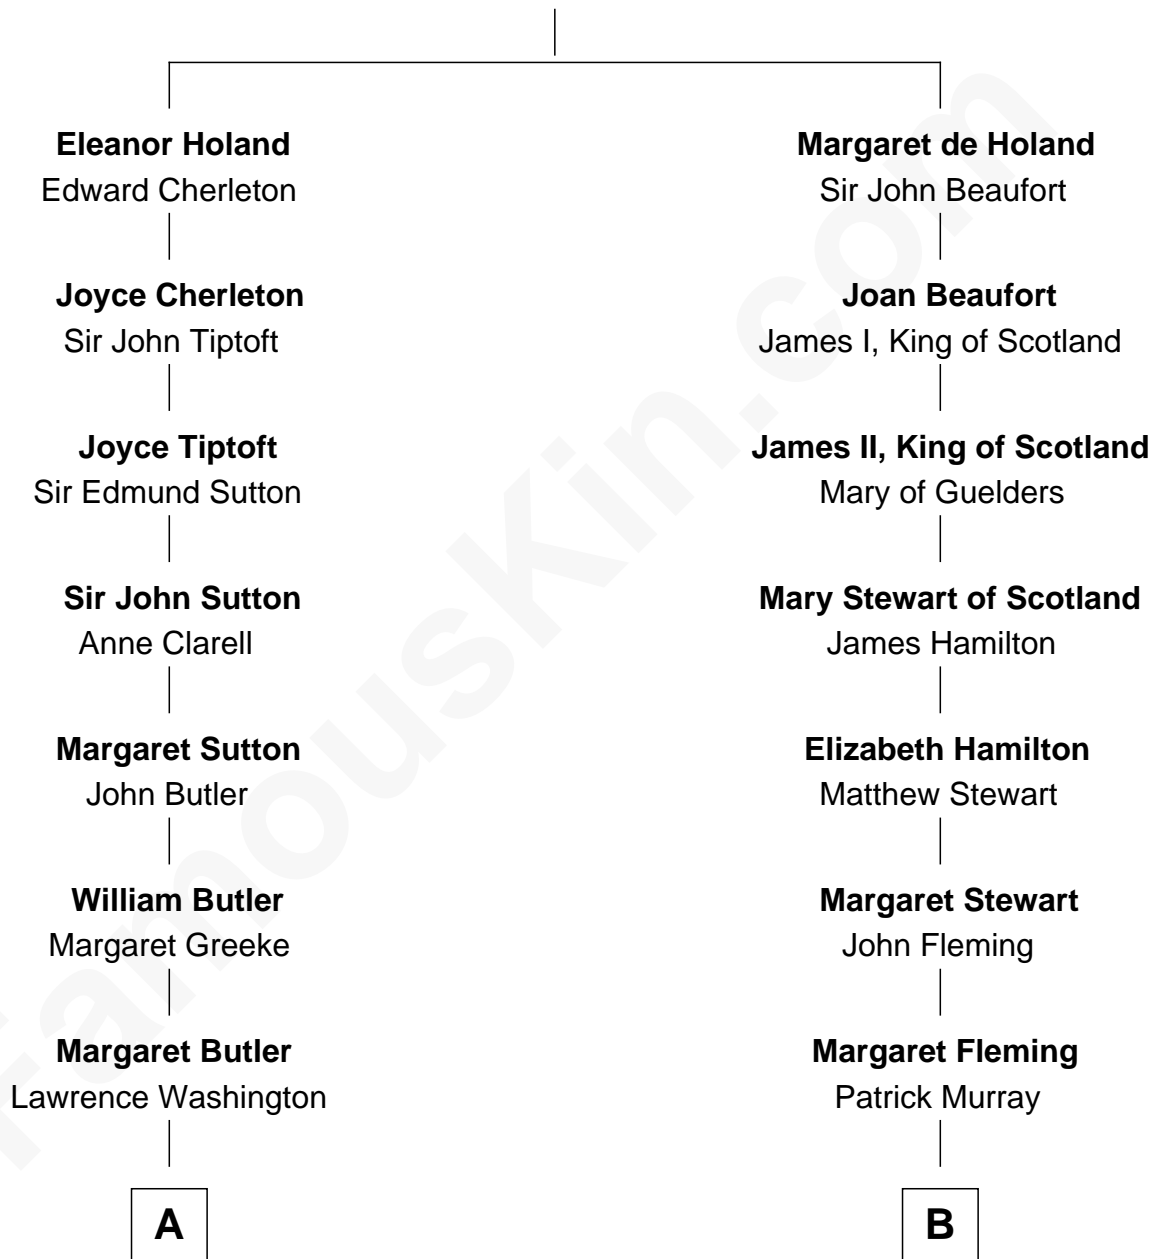

FamousKin.com

Relationship Chart of

George Washington

1st U.S. President

11th cousin 9 times removed of

Tilda Swinton
Movie Actress

Sir Thomas de Holand
Alice Fitzalan

C

George Sitwell Campbell Swinton

Elizabeth Ebsworth

Alan Henry Campbell Swinton

Mariora Beatrice Evelyn Rochfort Alers-Hankey

Sir John Swinton

Judith Balfour Killen

Tilda Swinton

Movie Actress