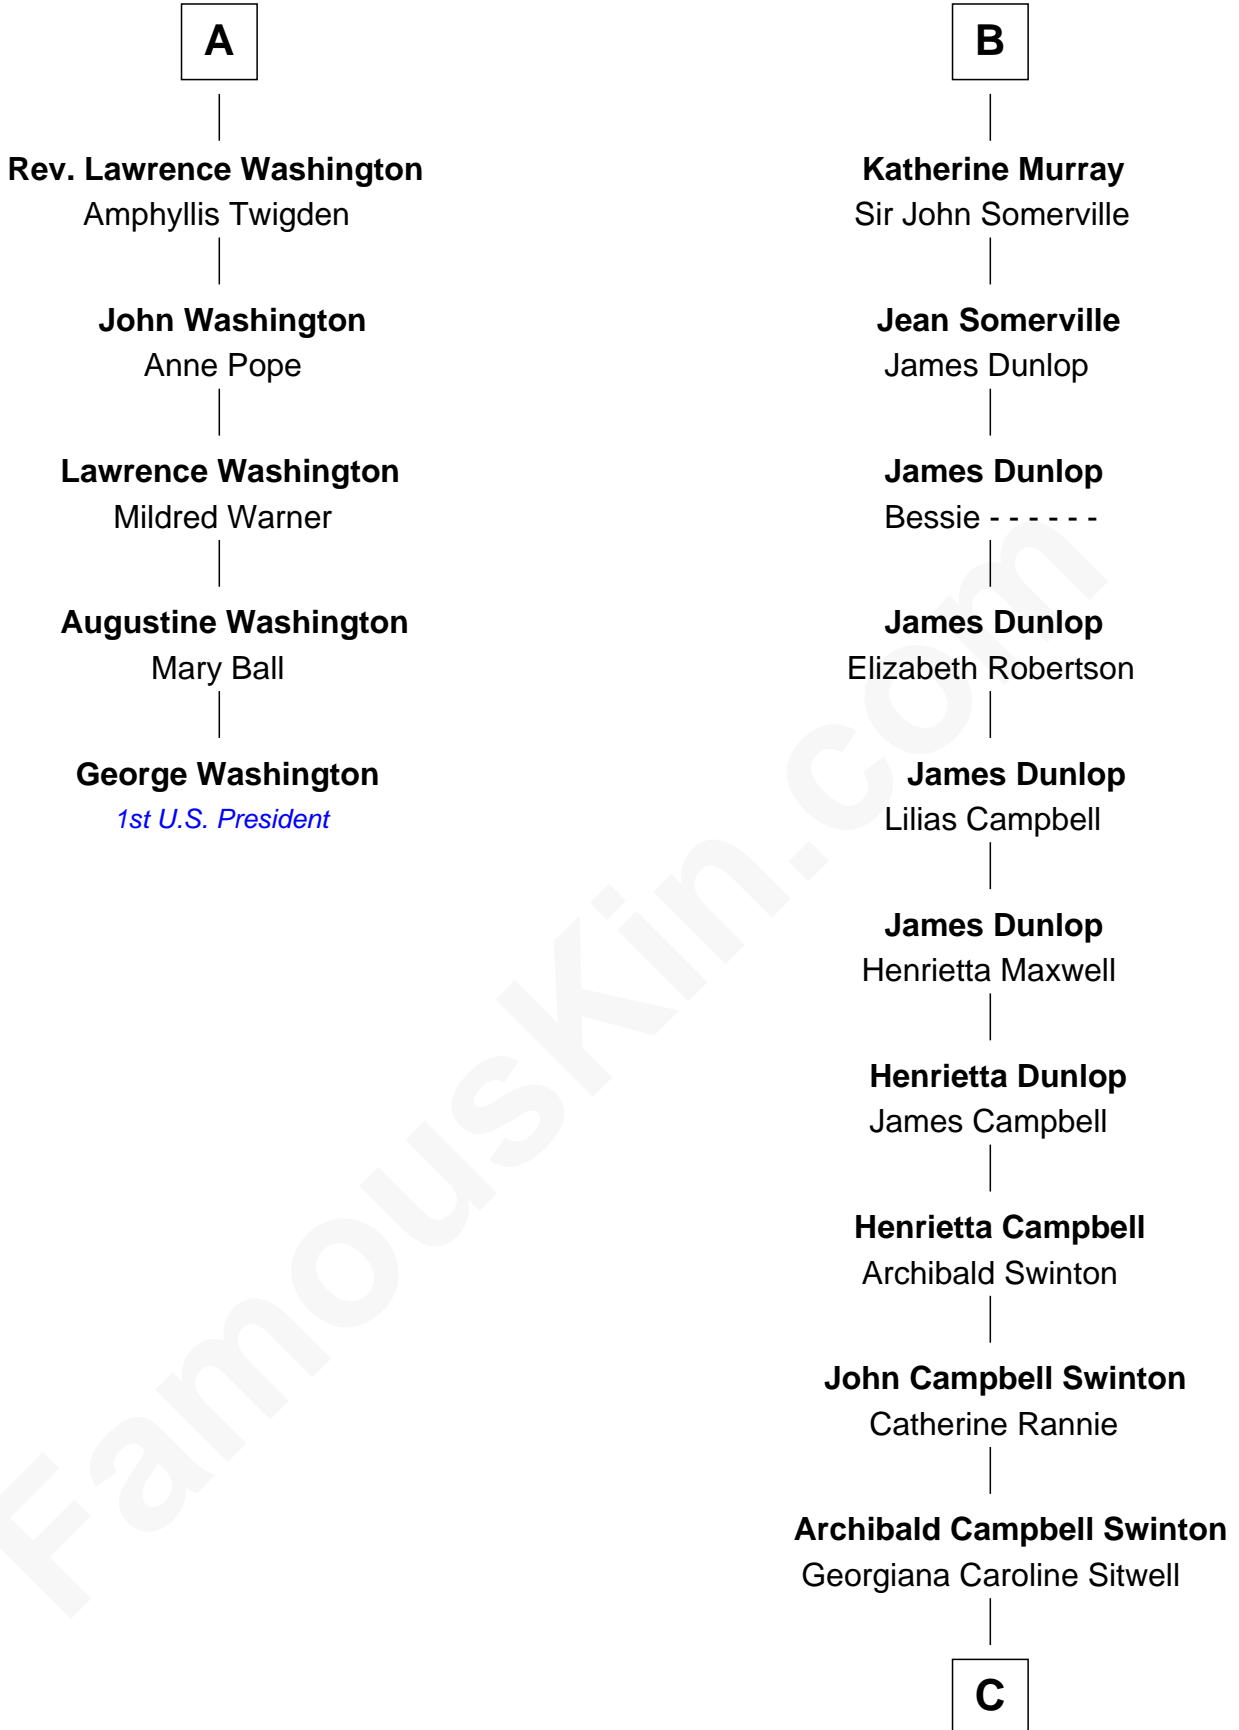

FamousKin.com

Relationship Chart of

George Washington

1st U.S. President

11th cousin 9 times removed of

Tilda Swinton
Movie Actress

Sir Thomas de Holand
Alice Fitzalan

C

George Sitwell Campbell Swinton

Elizabeth Ebsworth

Alan Henry Campbell Swinton

Mariora Beatrice Evelyn Rochfort Alers-Hankey

Sir John Swinton

Judith Balfour Killen

Tilda Swinton

Movie Actress