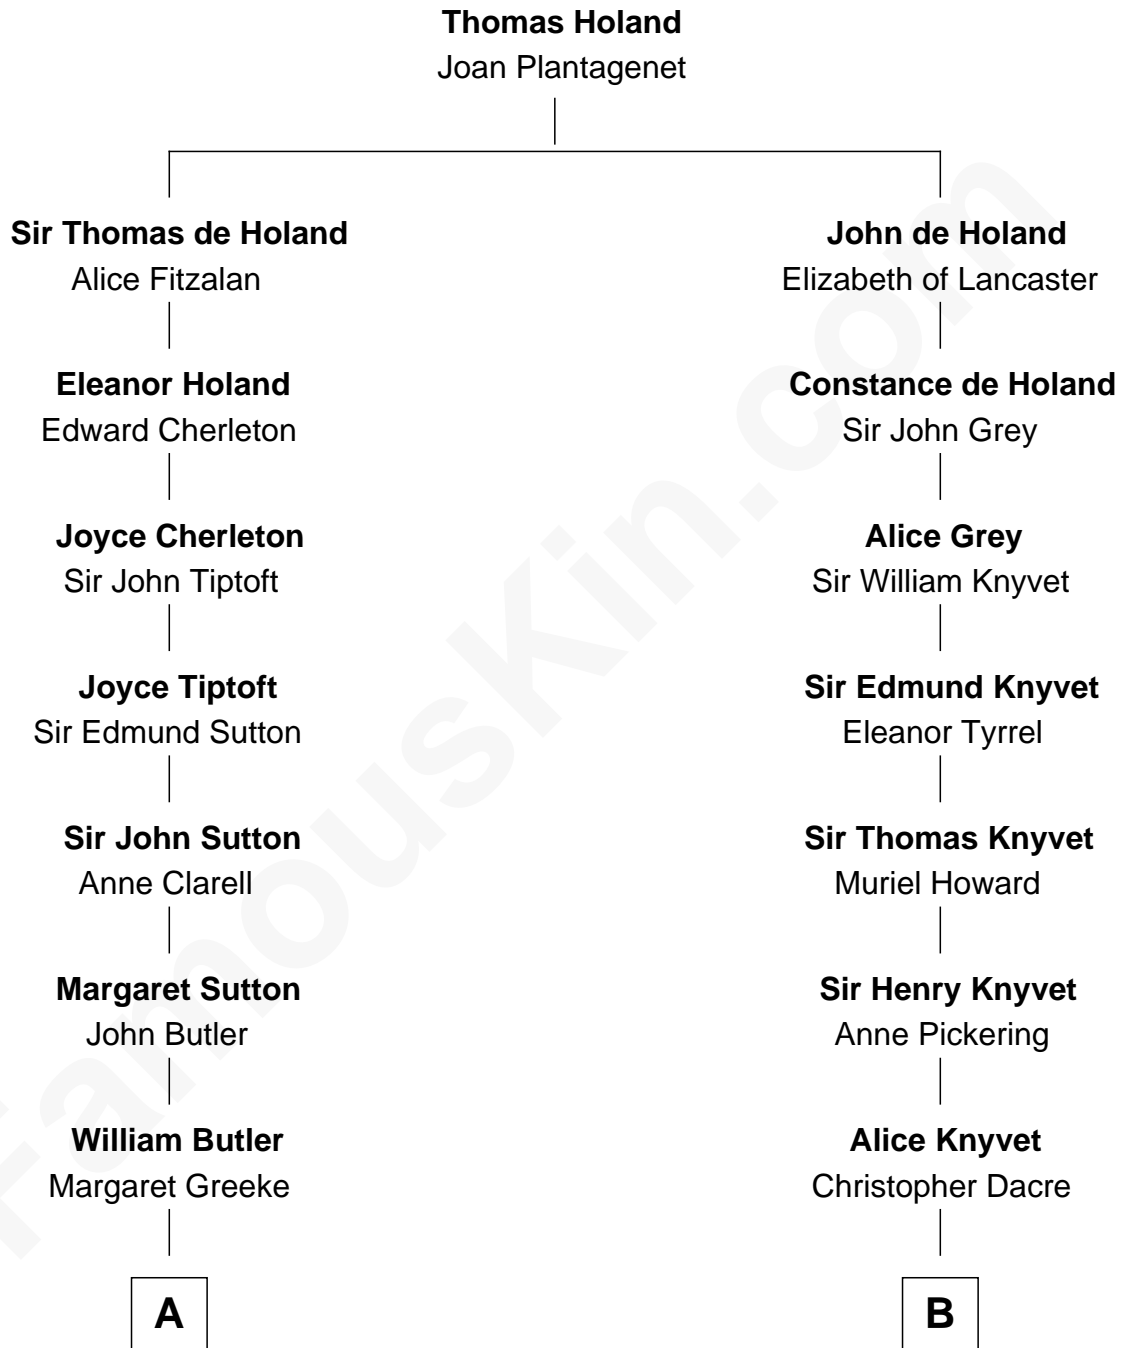

FamousKin.com

Relationship Chart of

George Washington

1st U.S. President

12th cousin 6 times removed of

Tilda Swinton
Movie Actress

C

Sir John Swinton
Judith Balfour Killen

Tilda Swinton
Movie Actress

FamousKin.com