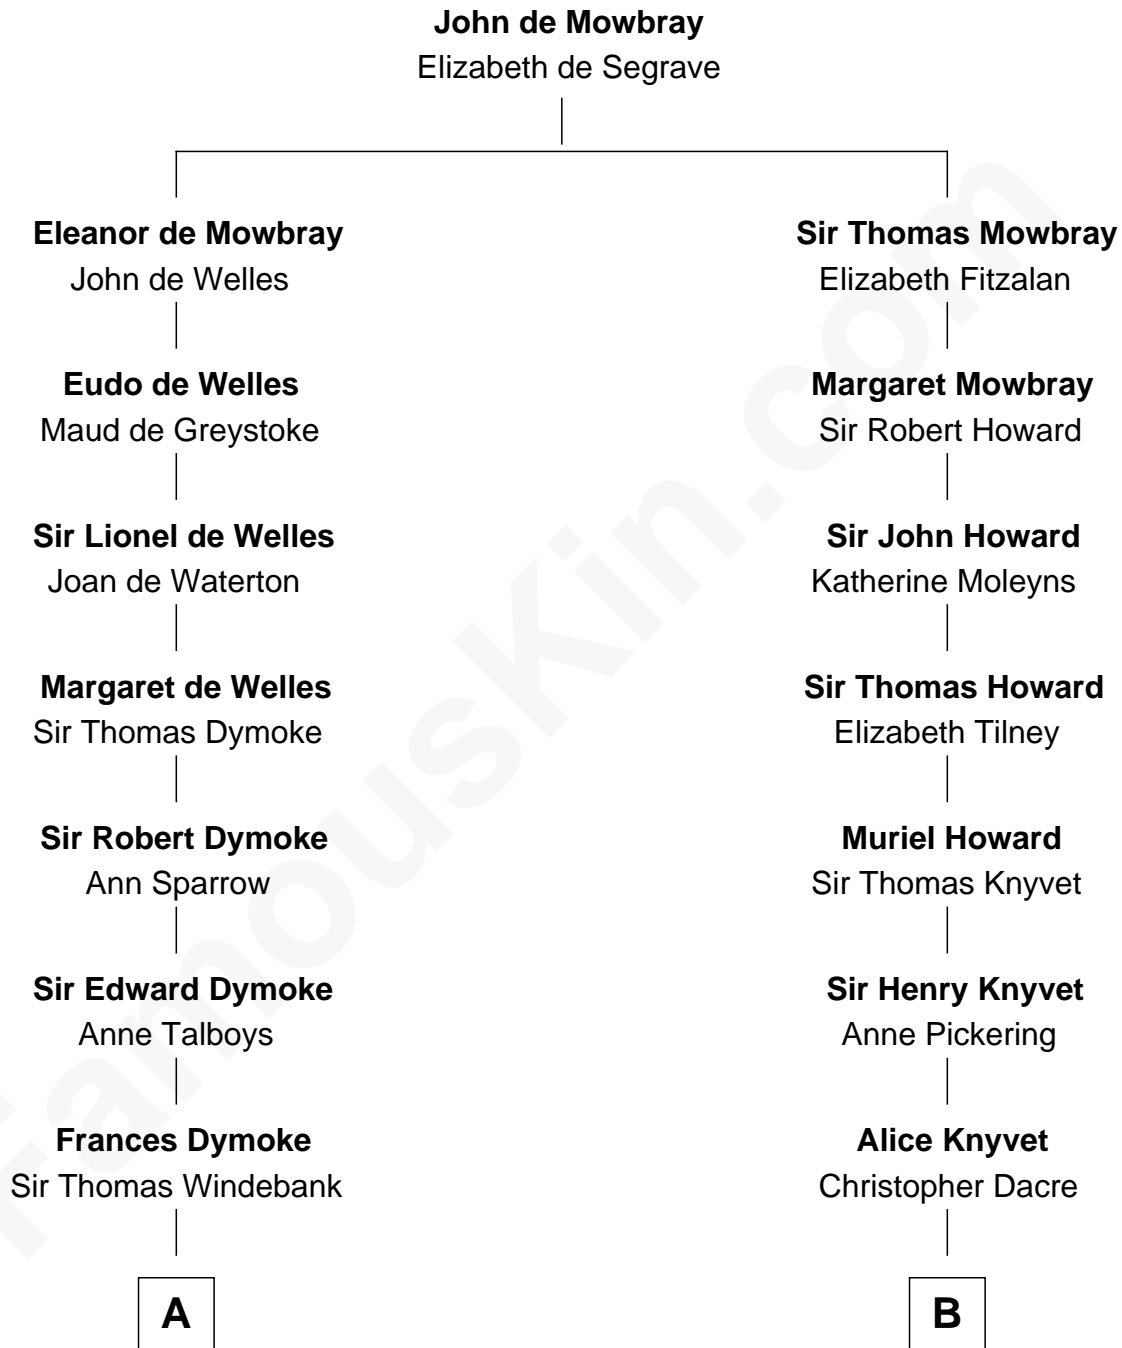

**FamousKin.com**  
**Relationship Chart of**  
**George Washington**  
*1st U.S. President*

12th cousin 6 times removed of

**Tilda Swinton**  
*Movie Actress*

C

Sir John Swinton  
Judith Balfour Killen

Tilda Swinton  
*Movie Actress*

FamousKin.com