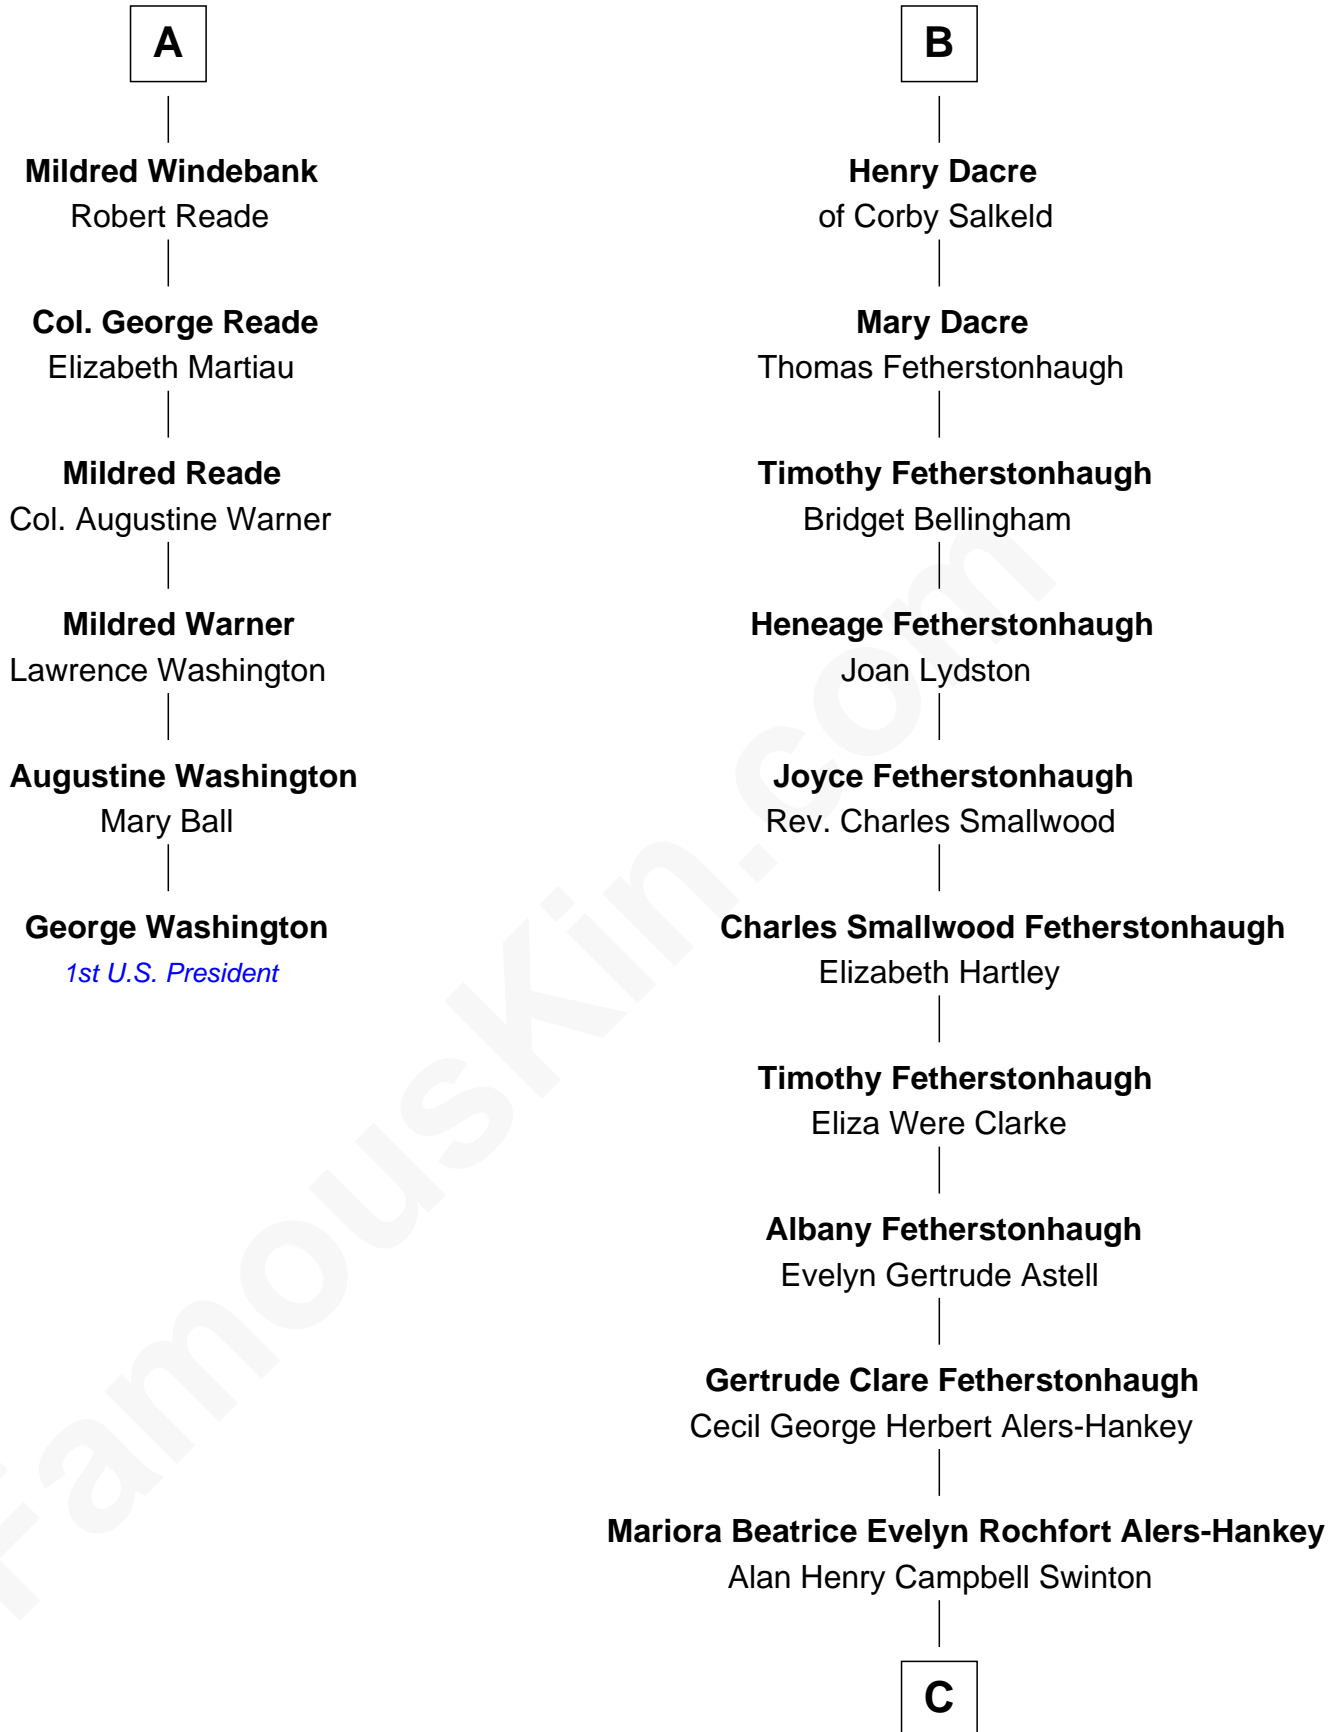

**FamousKin.com**  
**Relationship Chart of**  
**George Washington**  
*1st U.S. President*

12th cousin 6 times removed of

**Tilda Swinton**  
*Movie Actress*

C

Sir John Swinton  
Judith Balfour Killen

Tilda Swinton  
*Movie Actress*

FamousKin.com