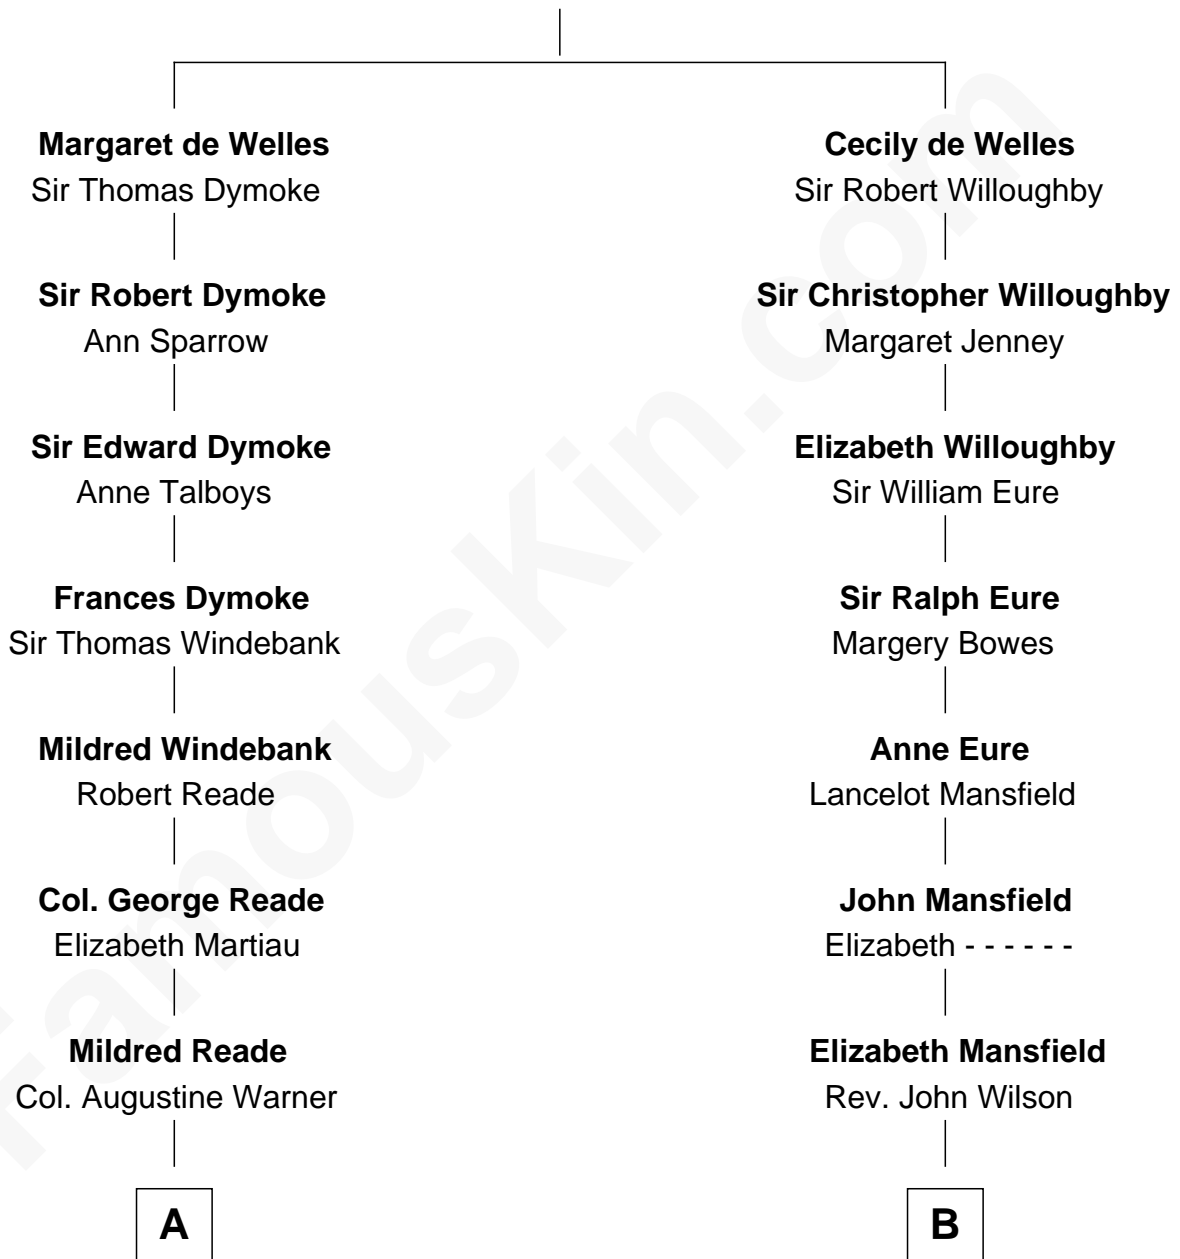

**FamousKin.com**  
**Relationship Chart of**  
**George Washington**  
*1st U.S. President*

**9th cousin 8 times removed of**  
**Bob Taft**  
*67th Governor of Ohio*

**Sir Lionel de Welles**  
 Joan de Waterton

**A**

**Mildred Warner**  
Lawrence Washington

**Augustine Washington**  
Mary Ball

**George Washington**  
*1st U.S. President*

**B**

**Rev. John Wilson**  
Sarah Hooker

**Susanna Wilson**  
Rev. Grindall Rawson

**Edmund Rawson**  
Elizabeth Hayward

**Abner Rawson**  
Mary Allen

**Rhoda Rawson**  
Aaron Taft

**Peter Rawson Taft**  
Sylvia Howard

**Alphonso Taft**  
Louisa Maria Torrey

**William Howard Taft**  
Helen Louise Herron

**Robert Alphonso Taft**  
Martha Wheaton Bowers

**Robert Alphonso Taft**  
Blanca Duncan Noël

**Bob Taft**  
*67th Governor of Ohio*