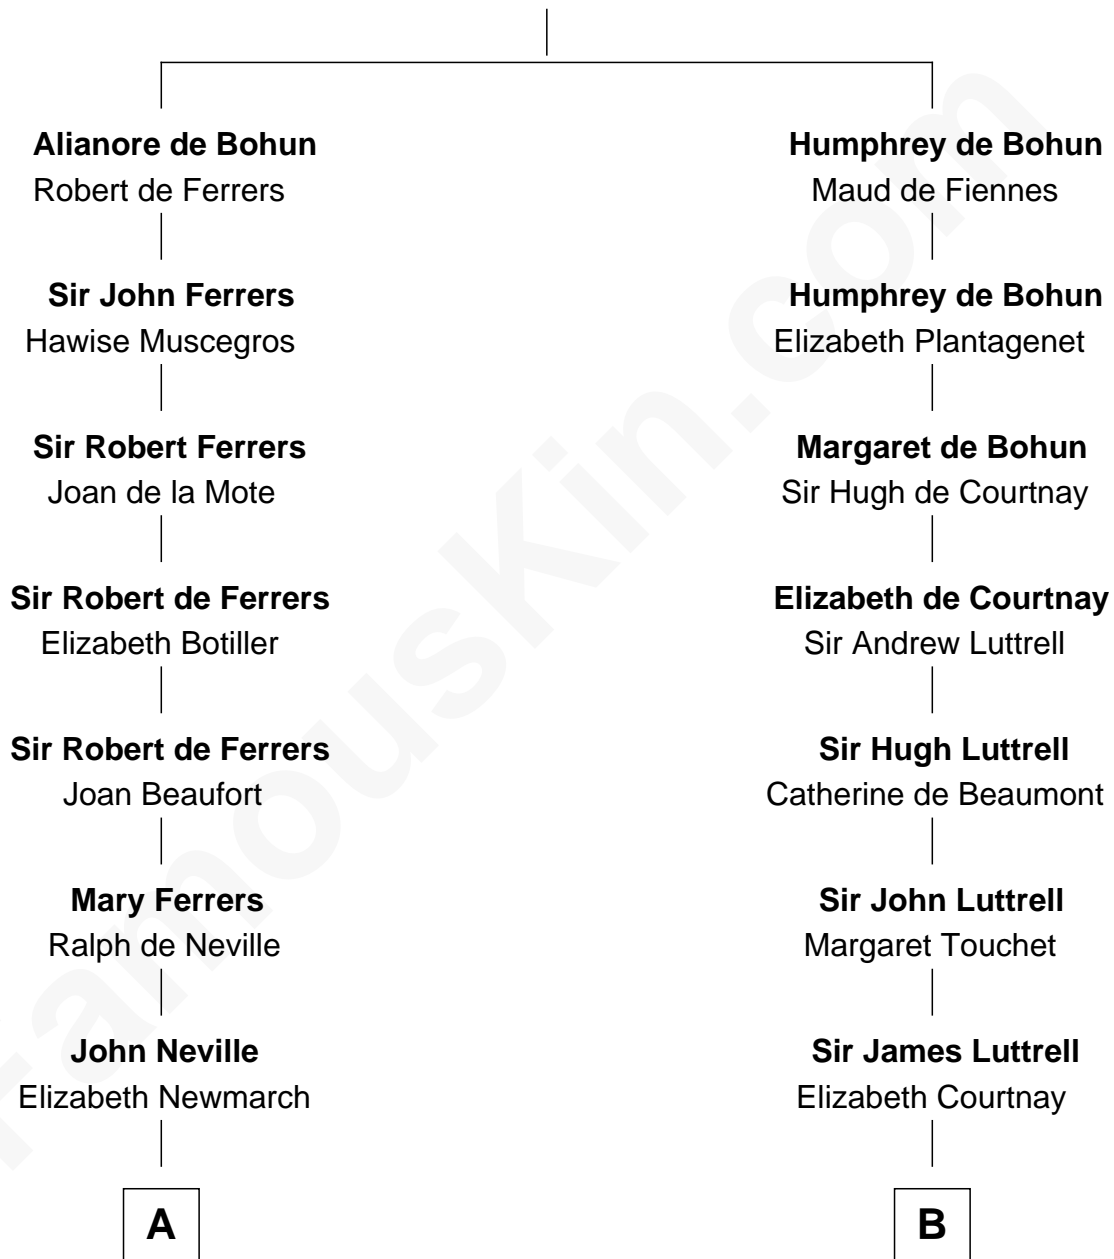

FamousKin.com
Relationship Chart of
George Washington
1st U.S. President

17th cousin 1 time removed of

Jane (Appleton) Pierce
First Lady of President Franklin Pierce

Sir Humphrey de Bohun
 Eleanor de Braiose

C

Rev. Jesse Appleton

Elizabeth Means

Jane (Appleton) Pierce

First Lady of Franklin Pierce

FamousKin.com