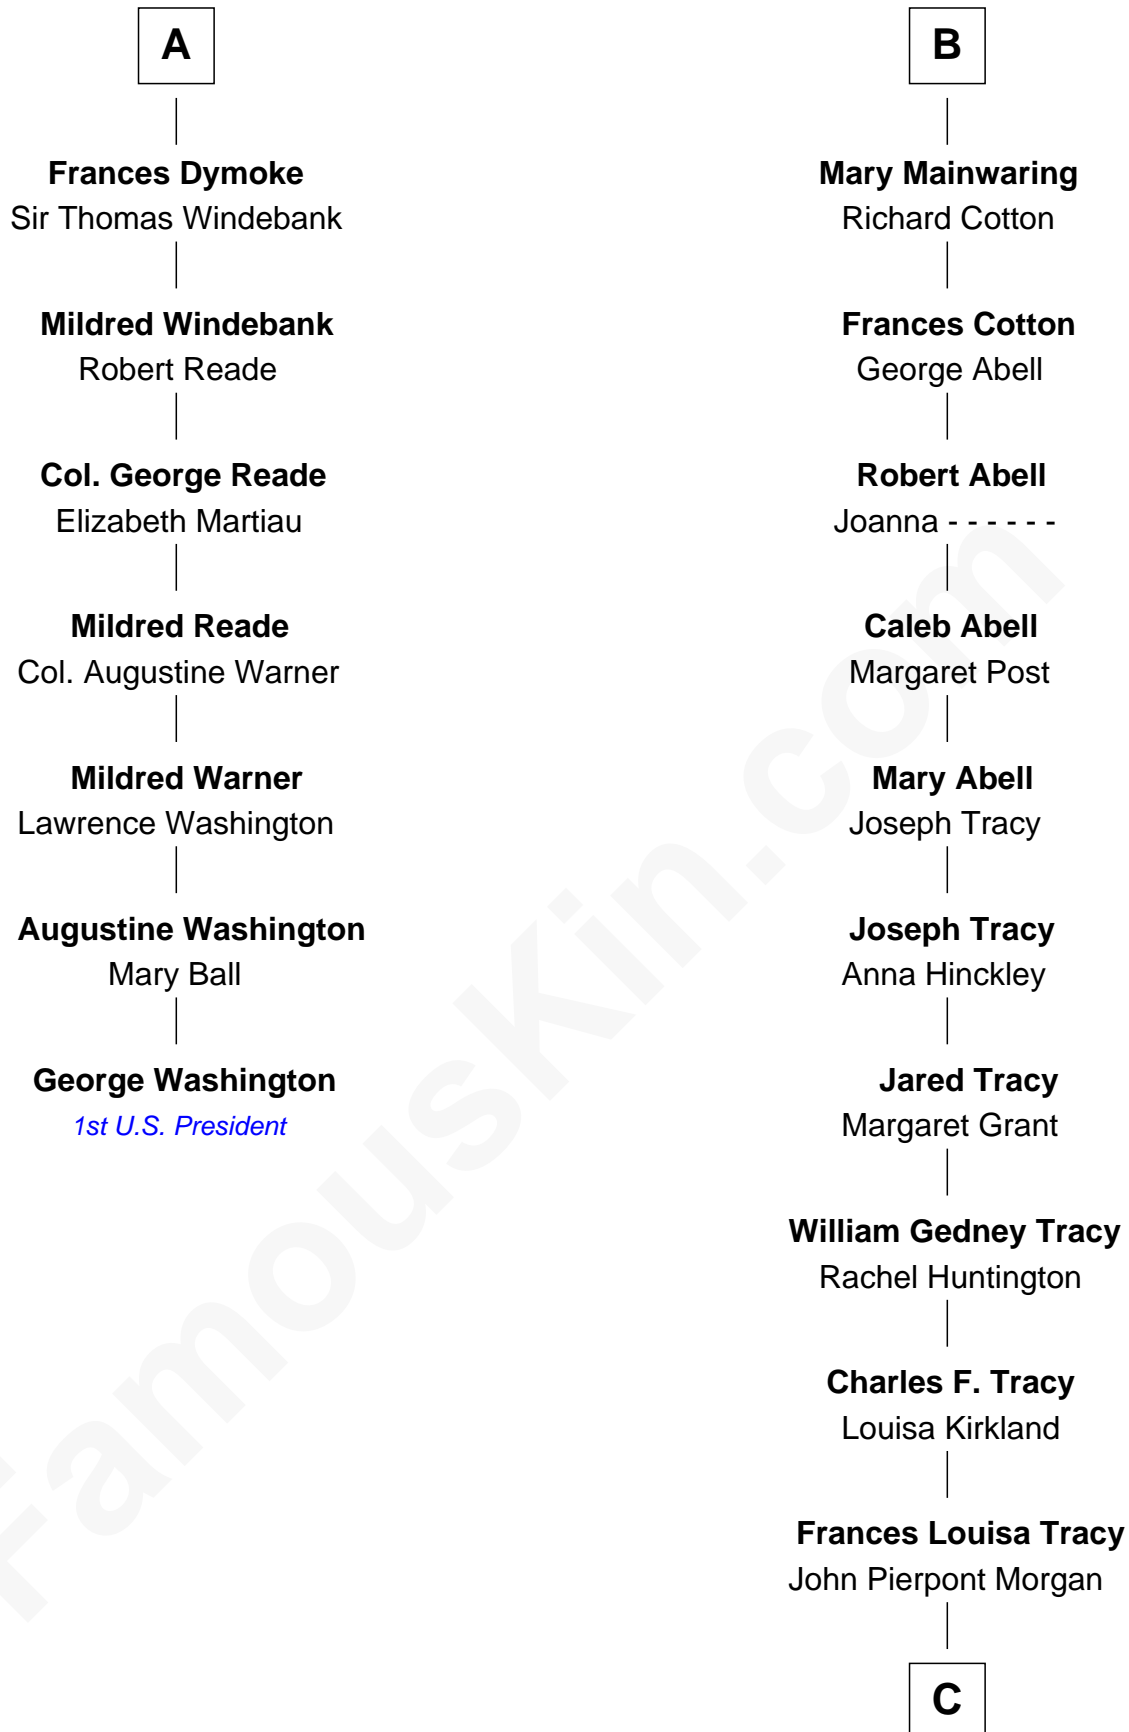

FamousKin.com
Relationship Chart of
George Washington
1st U.S. President

13th cousin 5 times removed of

Henry Sturgis Morgan
Co-Founder of Morgan Stanley

Sir Thomas de Beauchamp
 Katherine de Mortimer

C

|
John Pierpont Morgan

Jane Norton Grew

|
Henry Sturgis Morgan

Co-Founder of Morgan Stanley

FamousKin.com