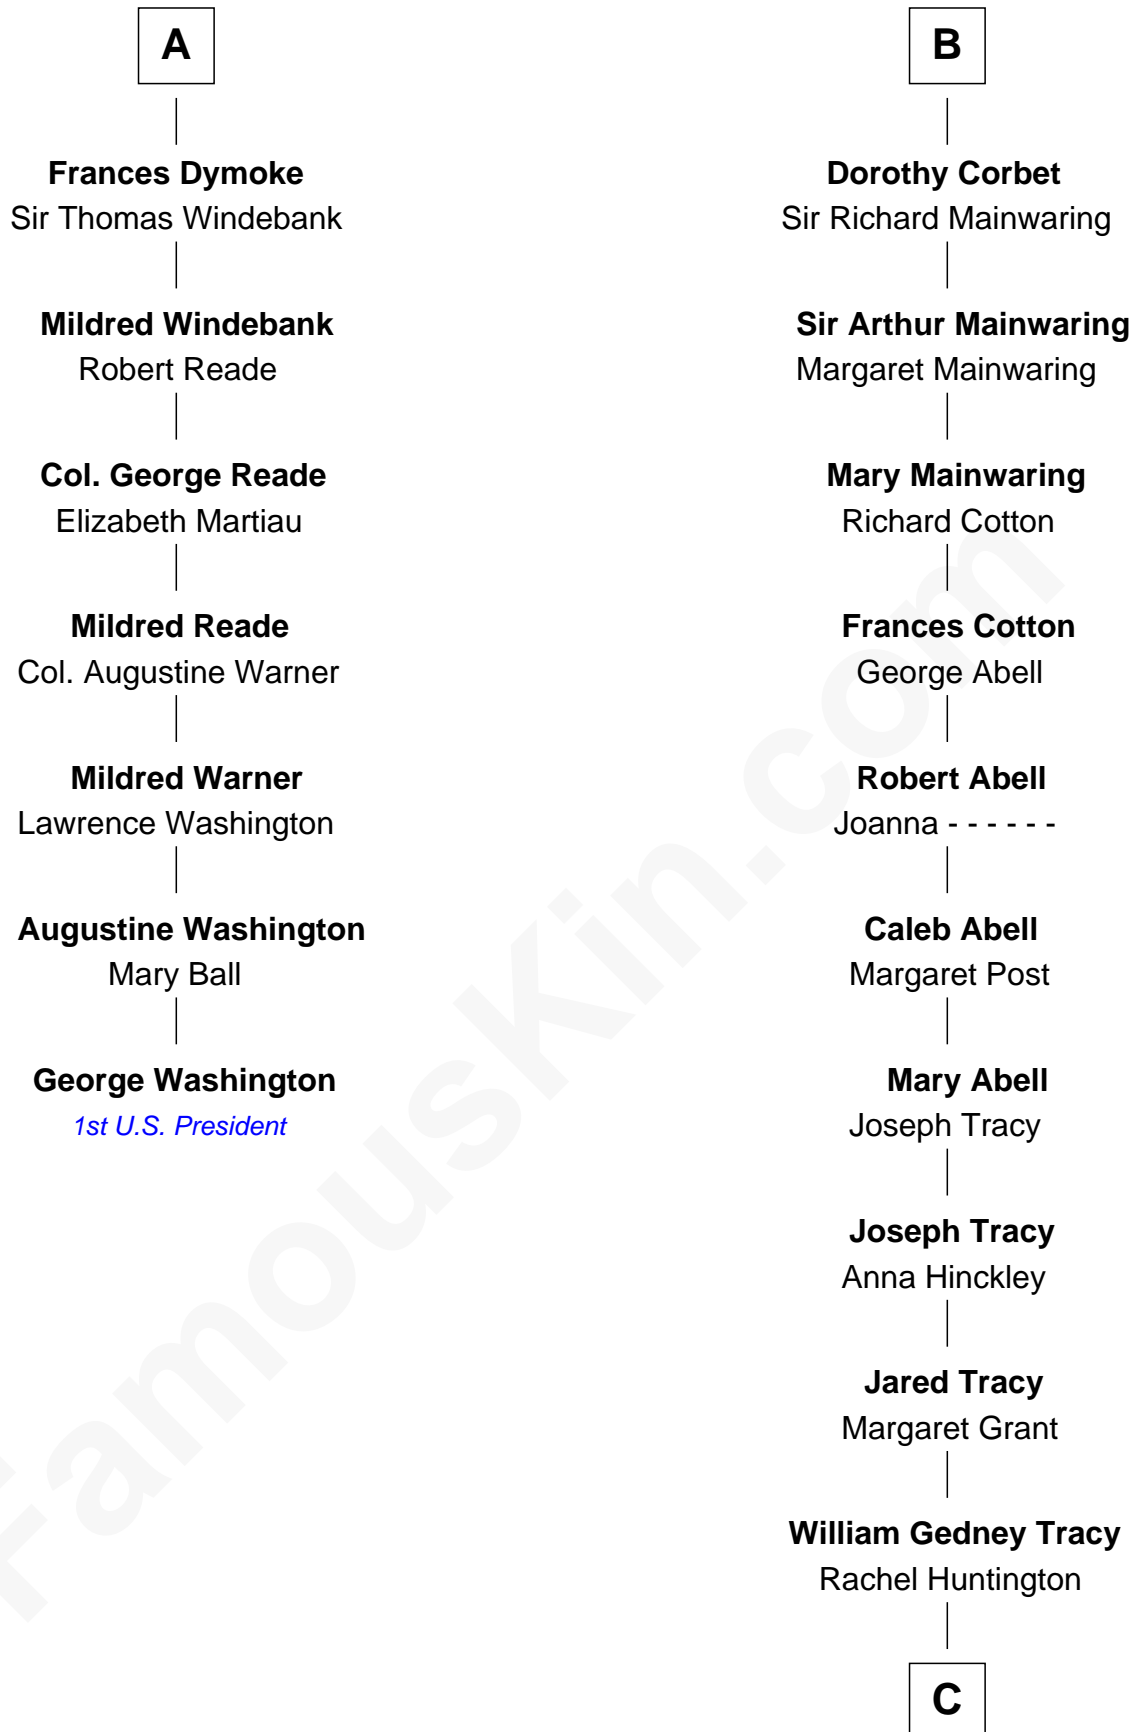

FamousKin.com
Relationship Chart of
George Washington
1st U.S. President

13th cousin 7 times removed of
Henry Sturgis Morgan
Co-Founder of Morgan Stanley

C

Charles F. Tracy

Louisa Kirkland

Frances Louisa Tracy

John Pierpont Morgan

John Pierpont Morgan

Jane Norton Grew

Henry Sturgis Morgan

Co-Founder of Morgan Stanley