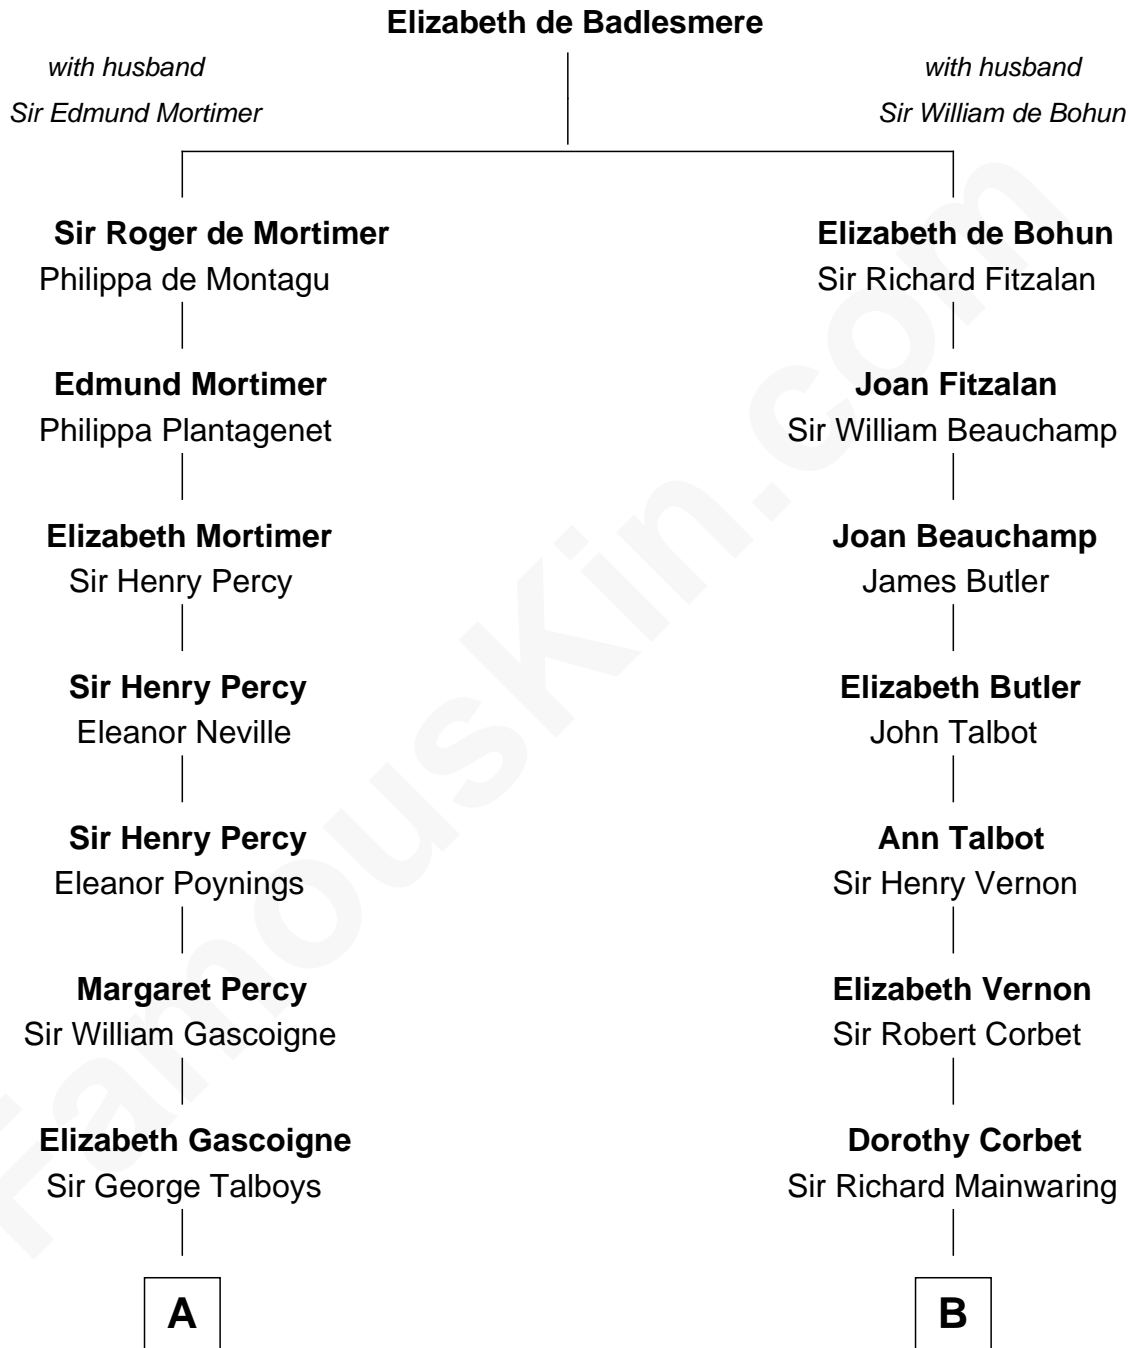

FamousKin.com
Relationship Chart of
George Washington
1st U.S. President

14th cousin 5 times removed of
Henry Sturgis Morgan
Co-Founder of Morgan Stanley

C

Frances Louisa Tracy

John Pierpont Morgan

John Pierpont Morgan

Jane Norton Grew

Henry Sturgis Morgan

Co-Founder of Morgan Stanley

FamousKin.com