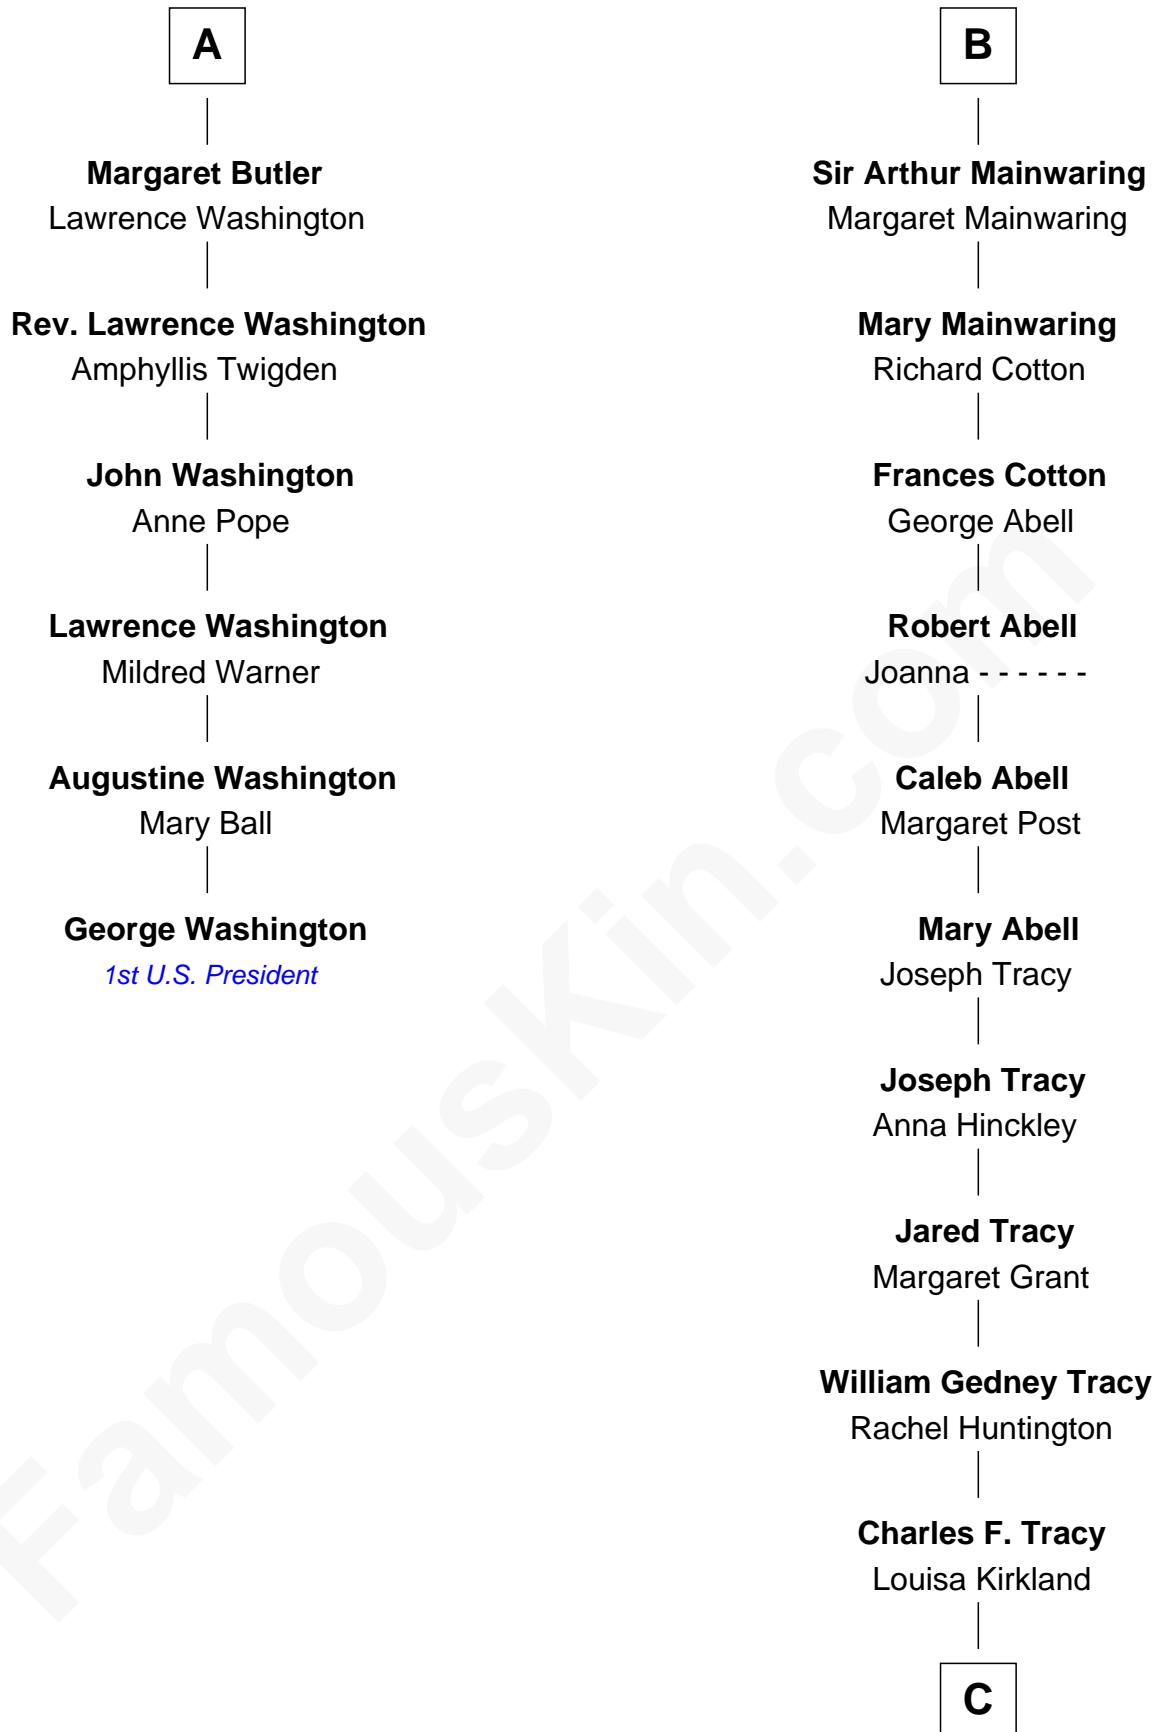

FamousKin.com
Relationship Chart of
George Washington
1st U.S. President

12th cousin 7 times removed of
Henry Sturgis Morgan
Co-Founder of Morgan Stanley

C

Frances Louisa Tracy

John Pierpont Morgan

John Pierpont Morgan

Jane Norton Grew

Henry Sturgis Morgan

Co-Founder of Morgan Stanley

FamousKin.com