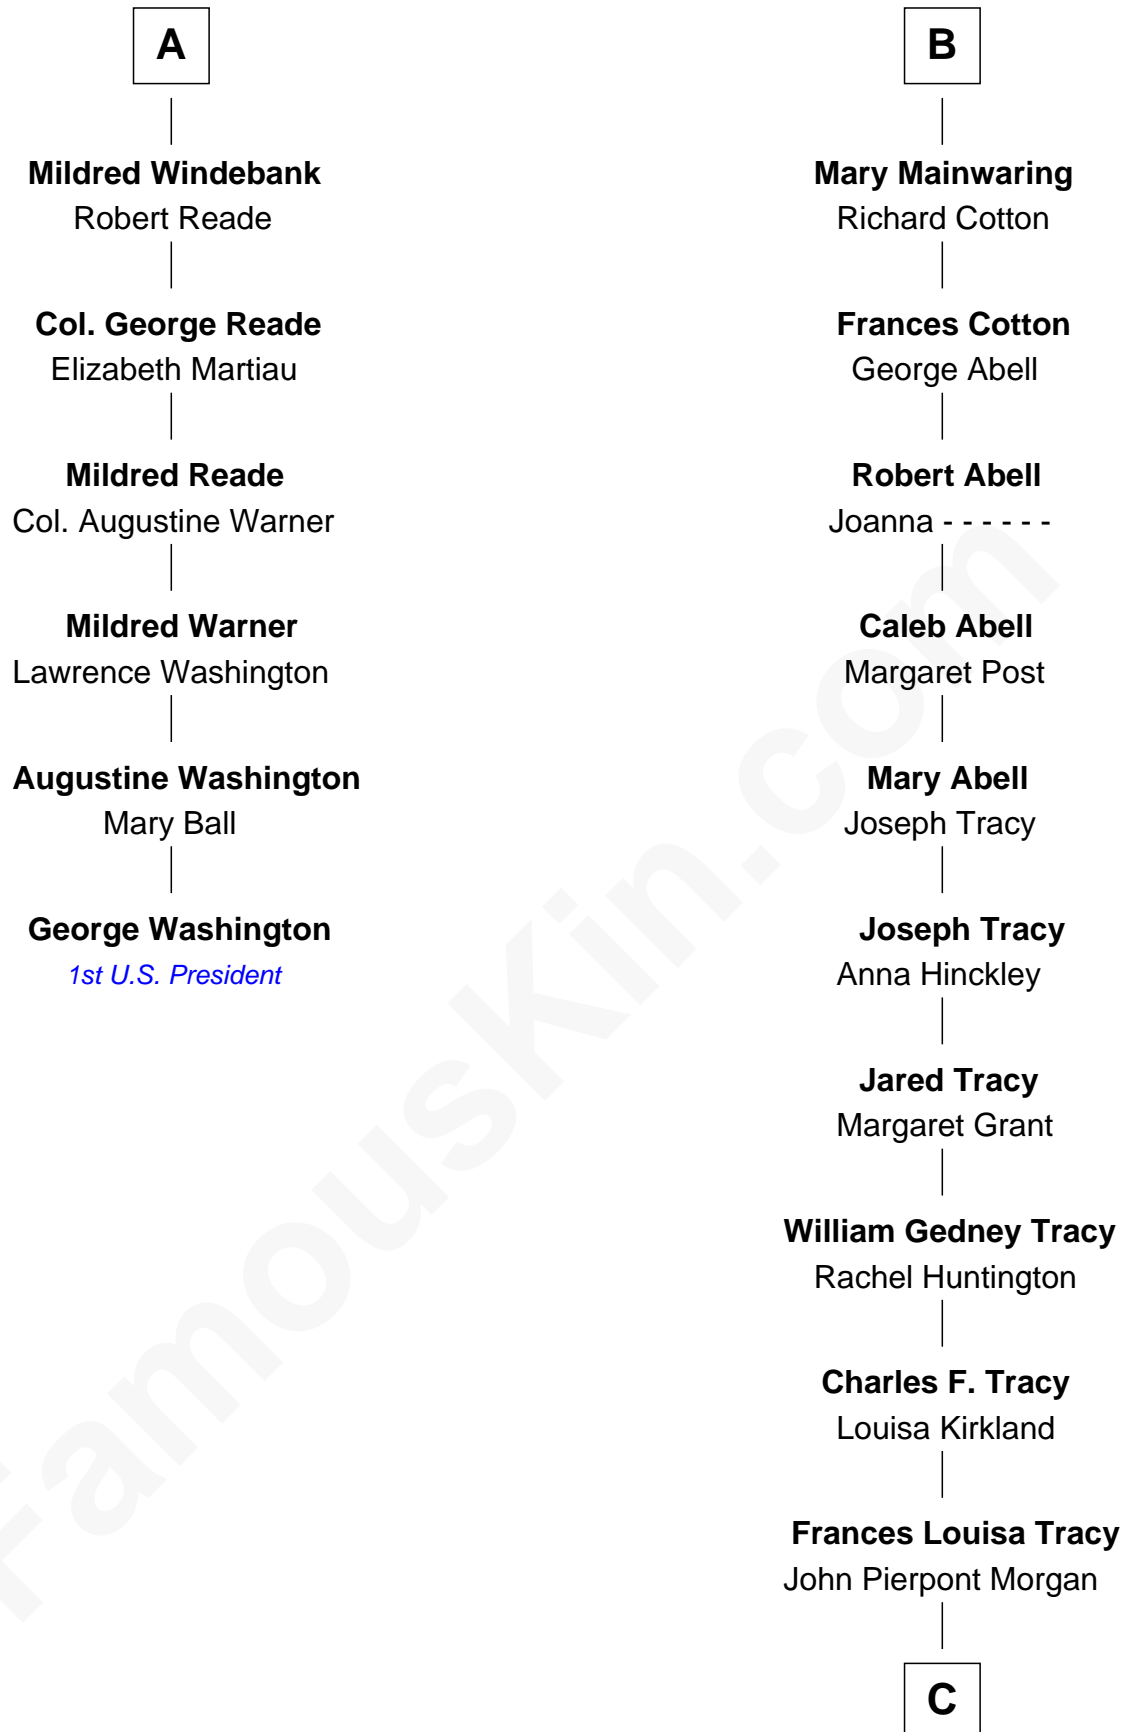

FamousKin.com
Relationship Chart of
George Washington
1st U.S. President

12th cousin 6 times removed of
Henry Sturgis Morgan
Co-Founder of Morgan Stanley

C

John Pierpont Morgan

Jane Norton Grew

Henry Sturgis Morgan

Co-Founder of Morgan Stanley

FamousKin.com