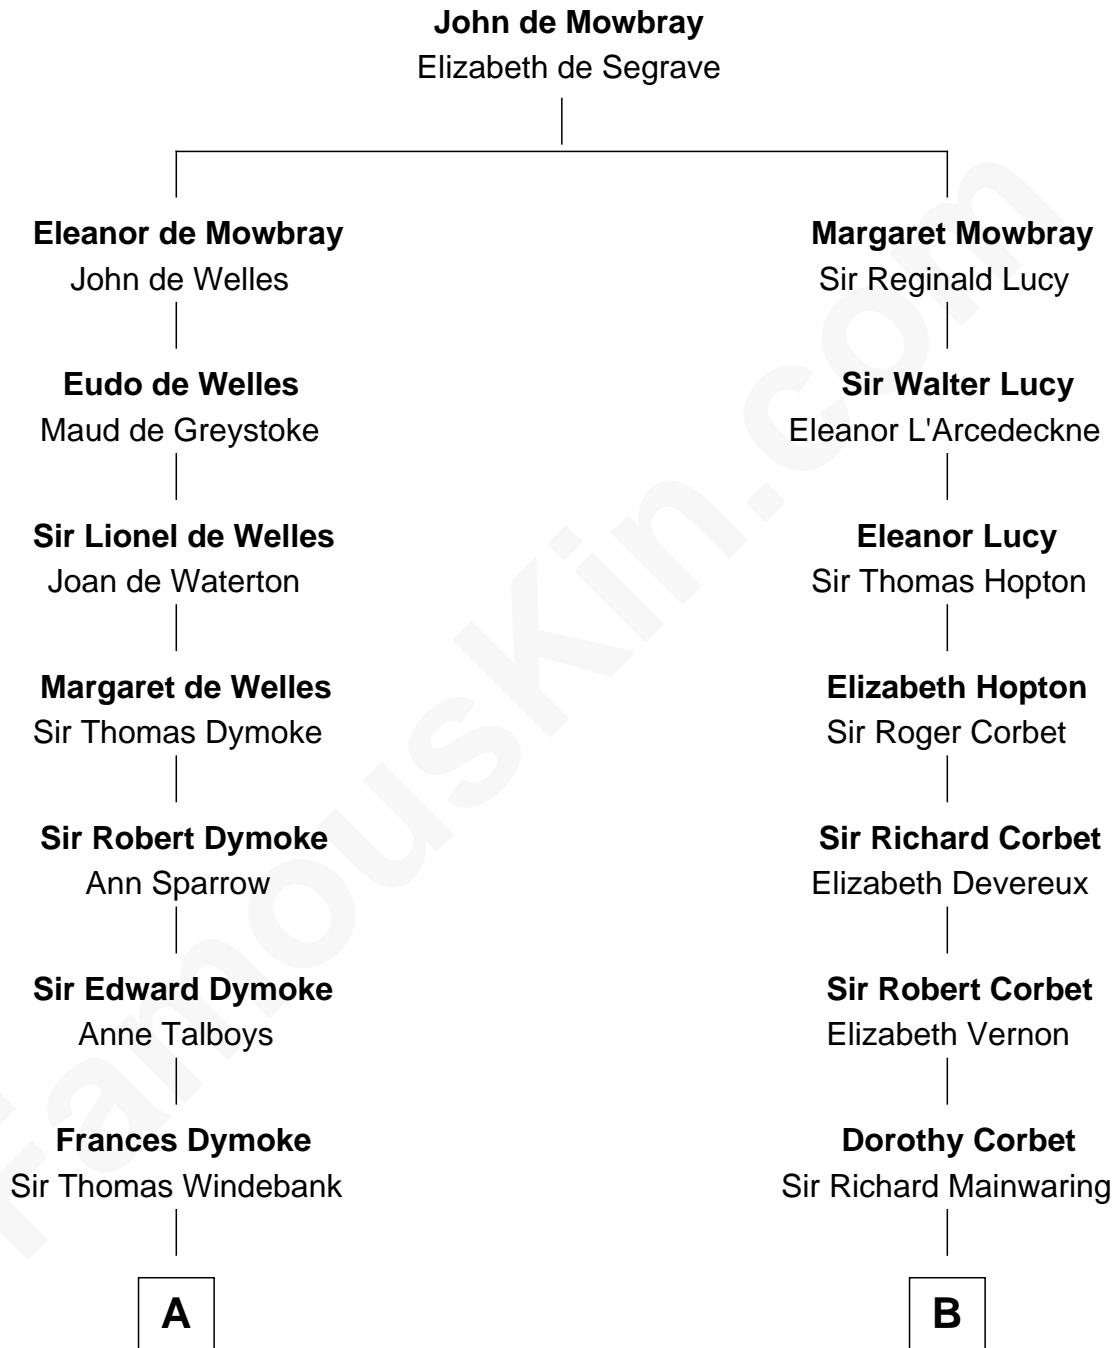

FamousKin.com
Relationship Chart of
George Washington
1st U.S. President

12th cousin 7 times removed of

Henry Sturgis Morgan
Co-Founder of Morgan Stanley

C

Frances Louisa Tracy

John Pierpont Morgan

John Pierpont Morgan

Jane Norton Grew

Henry Sturgis Morgan

Co-Founder of Morgan Stanley

FamousKin.com