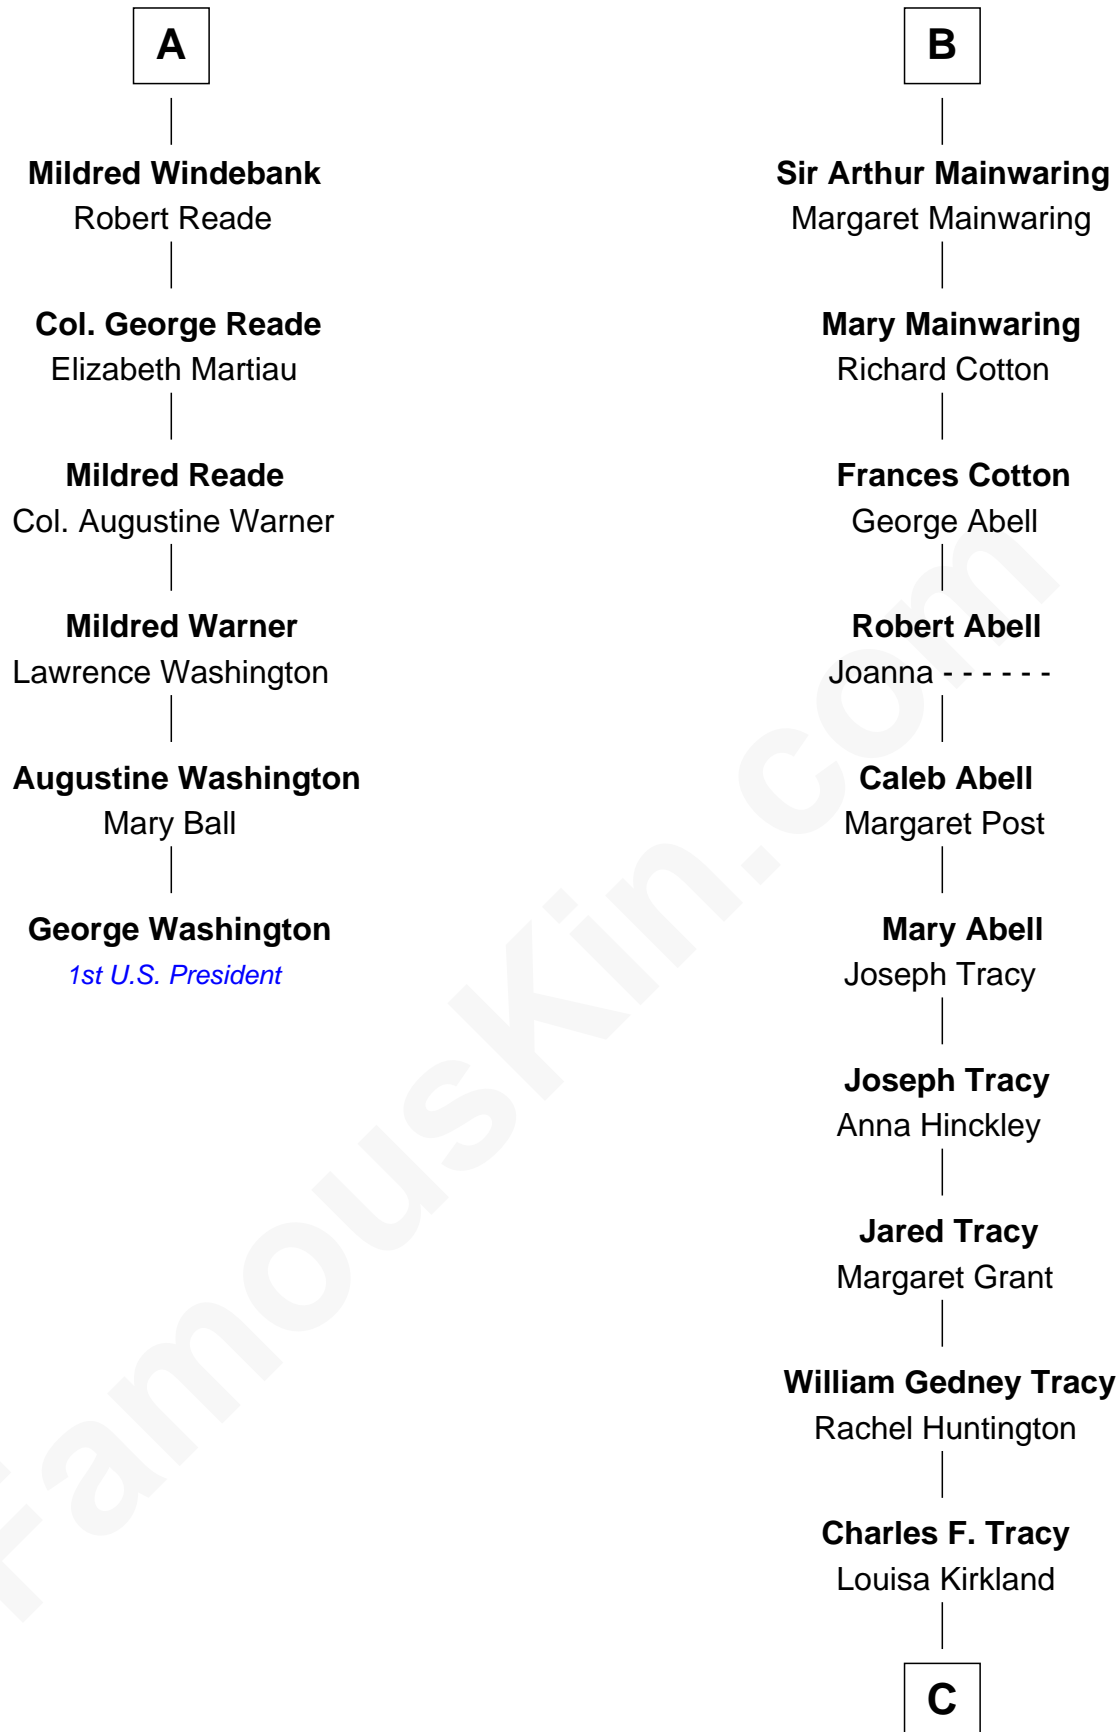

FamousKin.com
Relationship Chart of
George Washington
1st U.S. President

12th cousin 7 times removed of

Henry Sturgis Morgan
Co-Founder of Morgan Stanley

C

Frances Louisa Tracy

John Pierpont Morgan

John Pierpont Morgan

Jane Norton Grew

Henry Sturgis Morgan

Co-Founder of Morgan Stanley

FamousKin.com