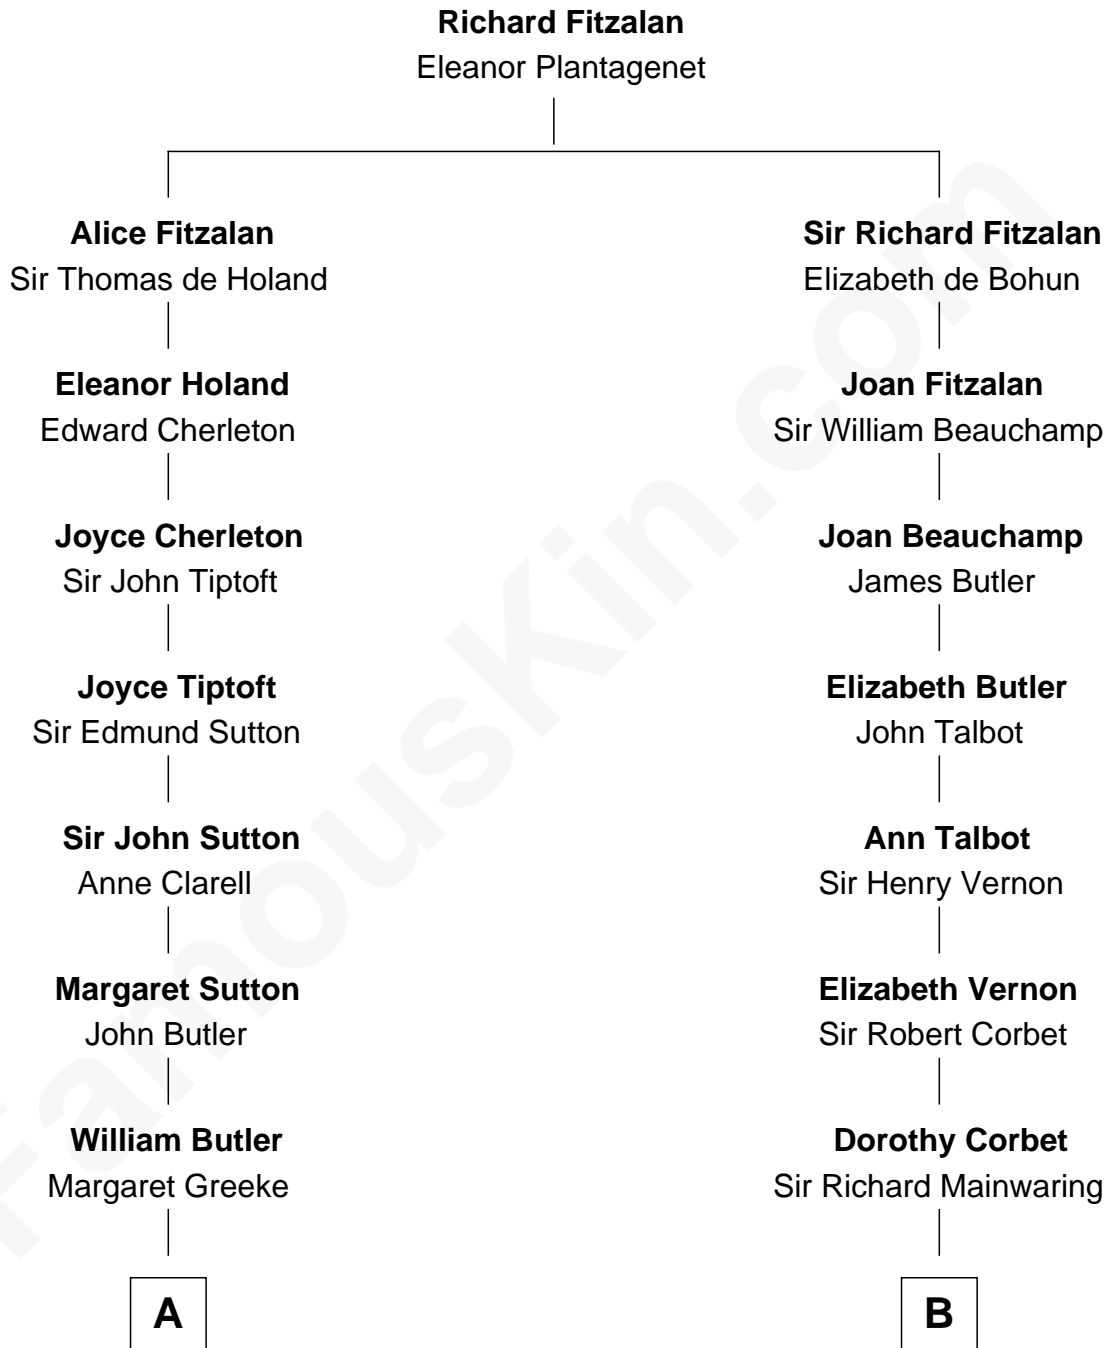

FamousKin.com

Relationship Chart of

George Washington

1st U.S. President

12th cousin 6 times removed of

J.P. Morgan, Jr.
American Banker and Philanthropist

C

Frances Louisa Tracy