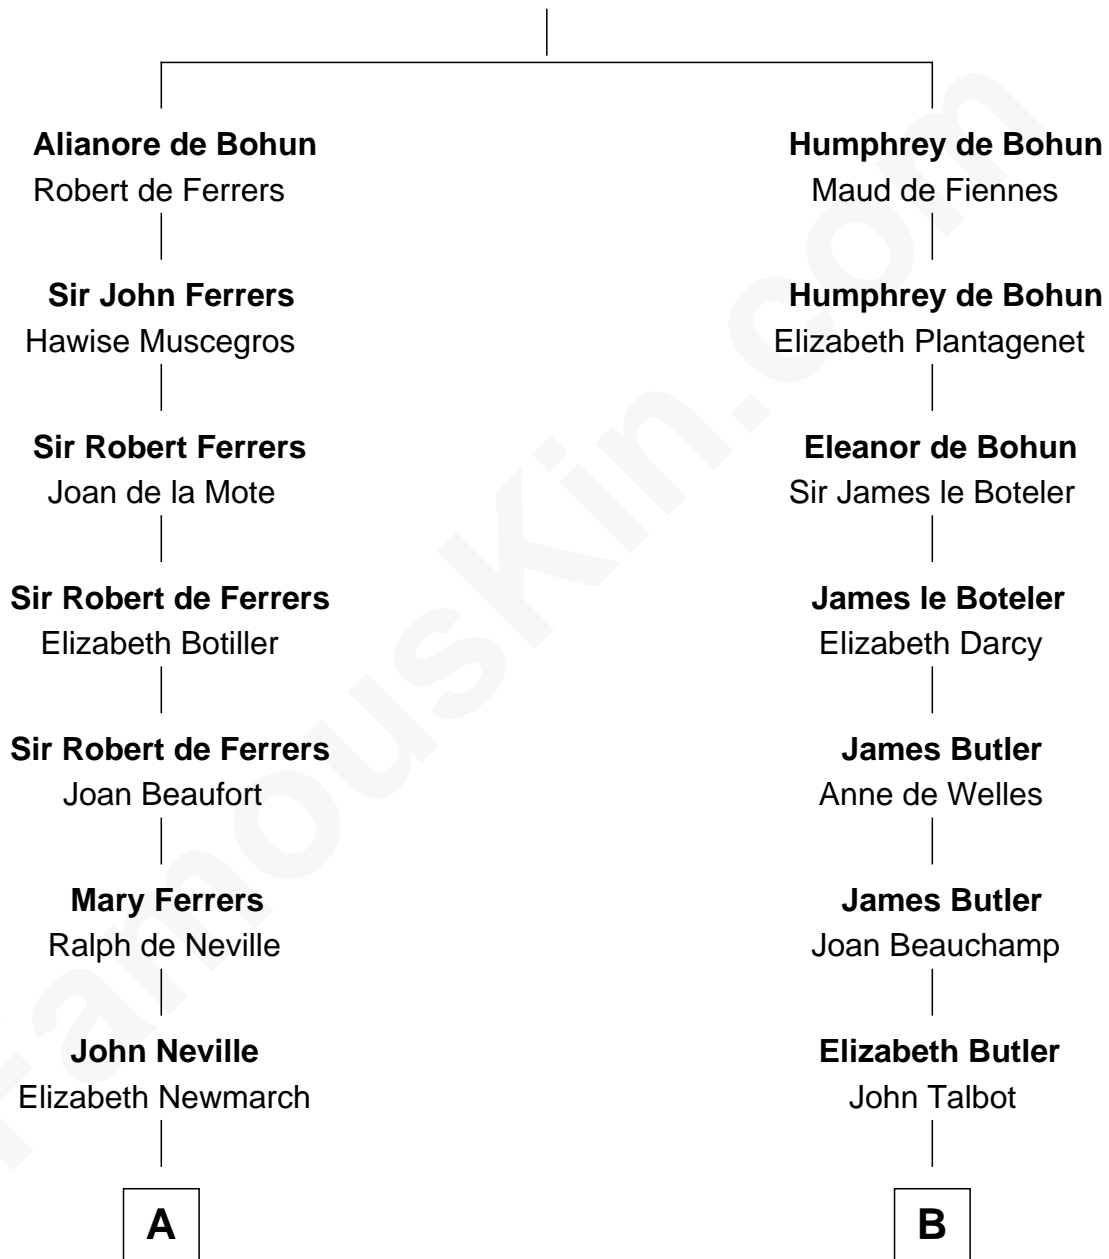

**FamousKin.com**  
**Relationship Chart of**  
**George Washington**  
*1st U.S. President*

17th cousin 4 times removed of

**J.P. Morgan, Jr.**  
*American Banker and Philanthropist*

**Sir Humphrey de Bohun**  
 Eleanor de Braiose

**C**

—  
**Jared Tracy**

Margaret Grant

—  
**William Gedney Tracy**

Rachel Huntington

—  
**Charles F. Tracy**

Louisa Kirkland

—  
**Frances Louisa Tracy**