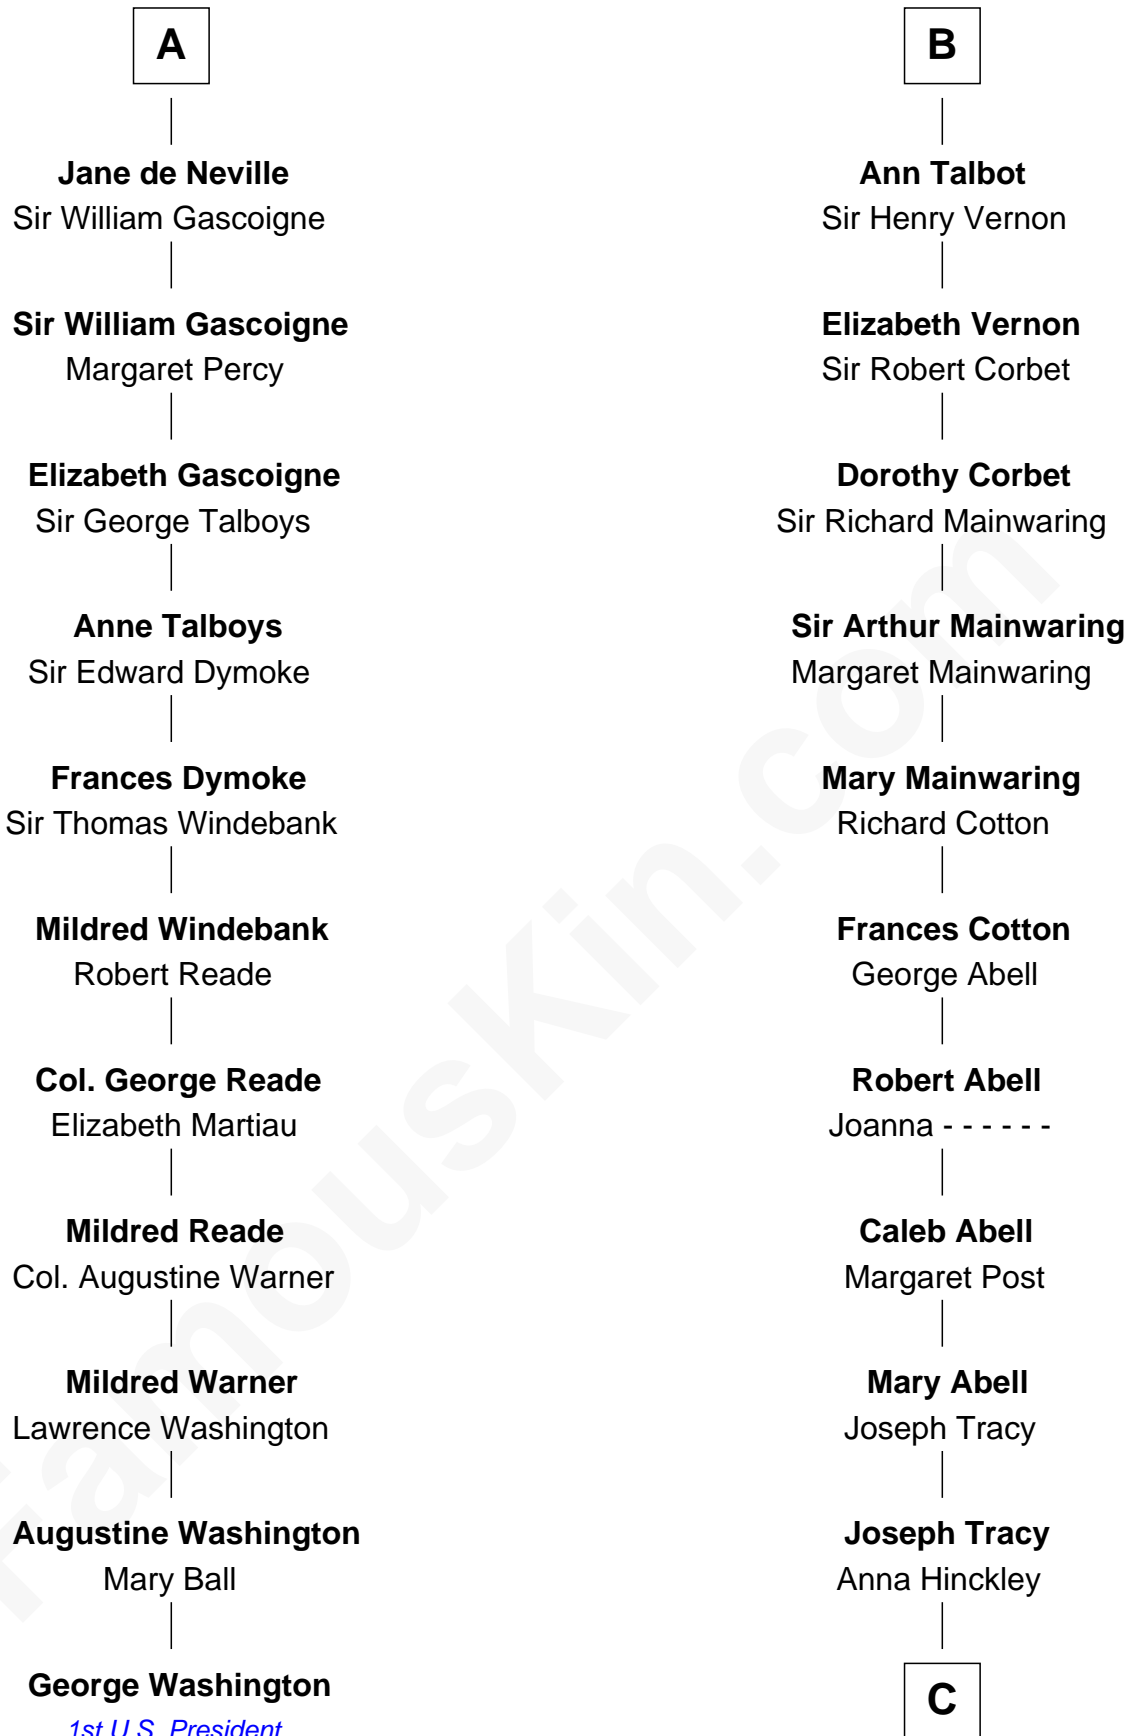

**FamousKin.com**  
**Relationship Chart of**  
**George Washington**  
*1st U.S. President*

17th cousin 4 times removed of

**J.P. Morgan, Jr.**  
*American Banker and Philanthropist*

**Sir Humphrey de Bohun**  
 Eleanor de Braiose

**C**

—  
**Jared Tracy**

Margaret Grant

—  
**William Gedney Tracy**

Rachel Huntington

—  
**Charles F. Tracy**

Louisa Kirkland

—  
**Frances Louisa Tracy**