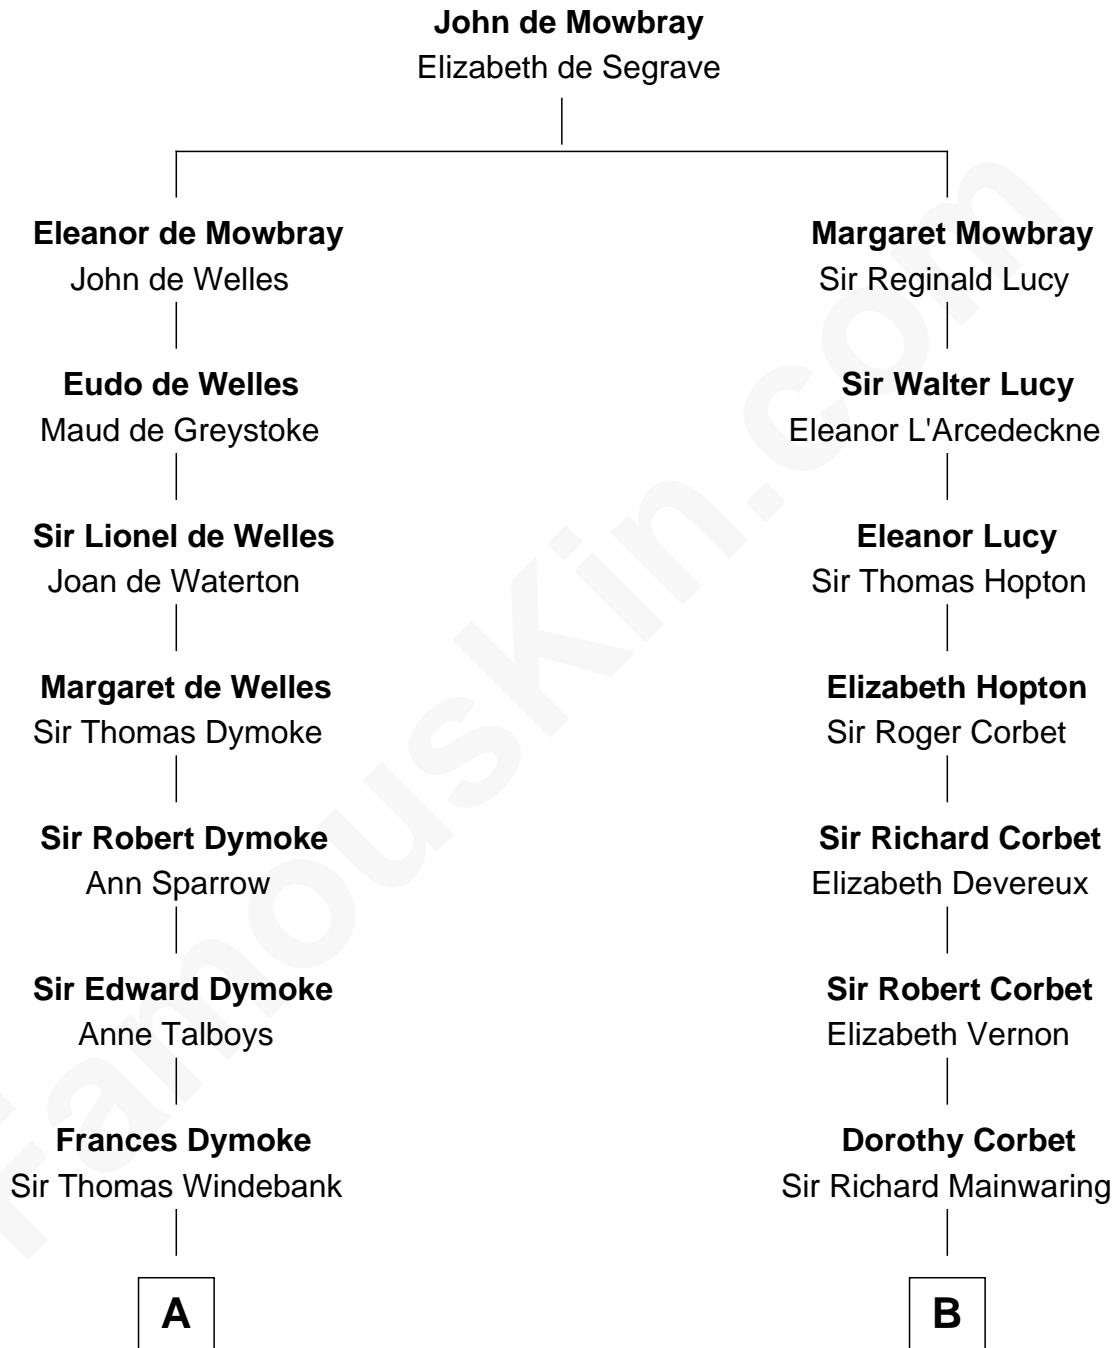

FamousKin.com
Relationship Chart of
George Washington
1st U.S. President

12th cousin 6 times removed of

J.P. Morgan, Jr.
American Banker and Philanthropist

C

Frances Louisa Tracy

John Pierpont Morgan

J.P. Morgan, Jr.