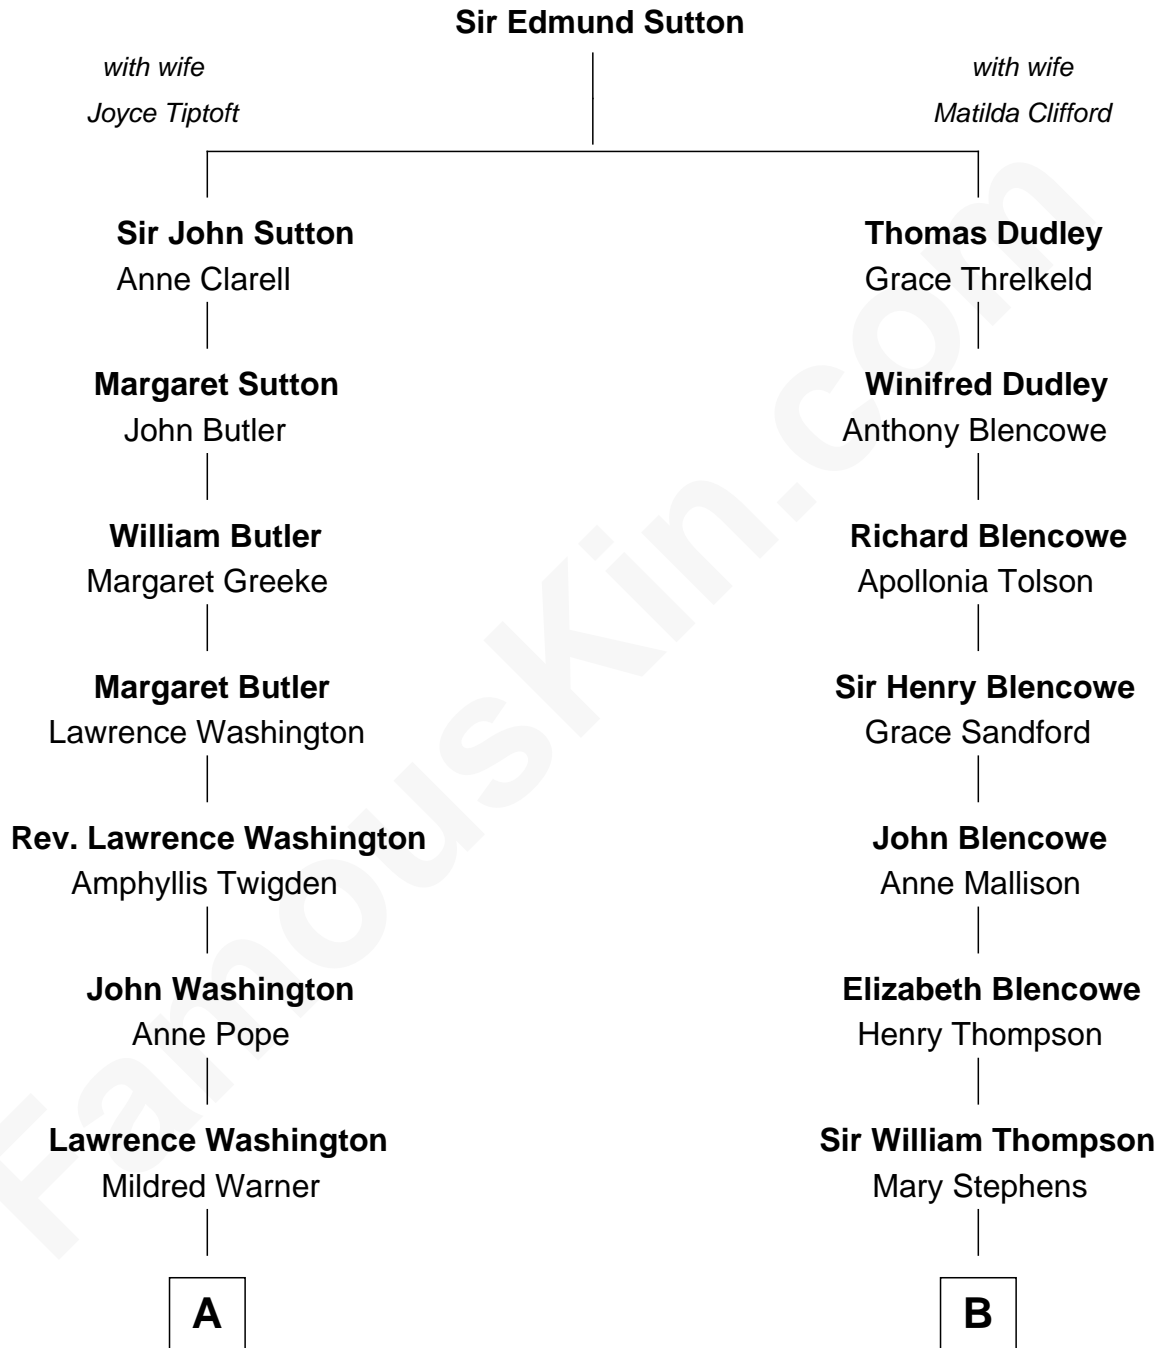

FamousKin.com
Relationship Chart of
George Washington
1st U.S. President

8th cousin 4 times removed of
Fitzhugh Lee
40th Governor of Virginia

A

Augustine Washington

Mary Ball

George Washington

1st U.S. President

B

Stephens Thompson

Dorothea Tanton

Ann Thompson

George Mason

George Mason

Anne Eilbeck

Gen. John Mason

Anne Maria Murray

Anna Maria Mason

Sydney Smith Lee

Fitzhugh Lee

40th Governor of Virginia

FamousKin.com