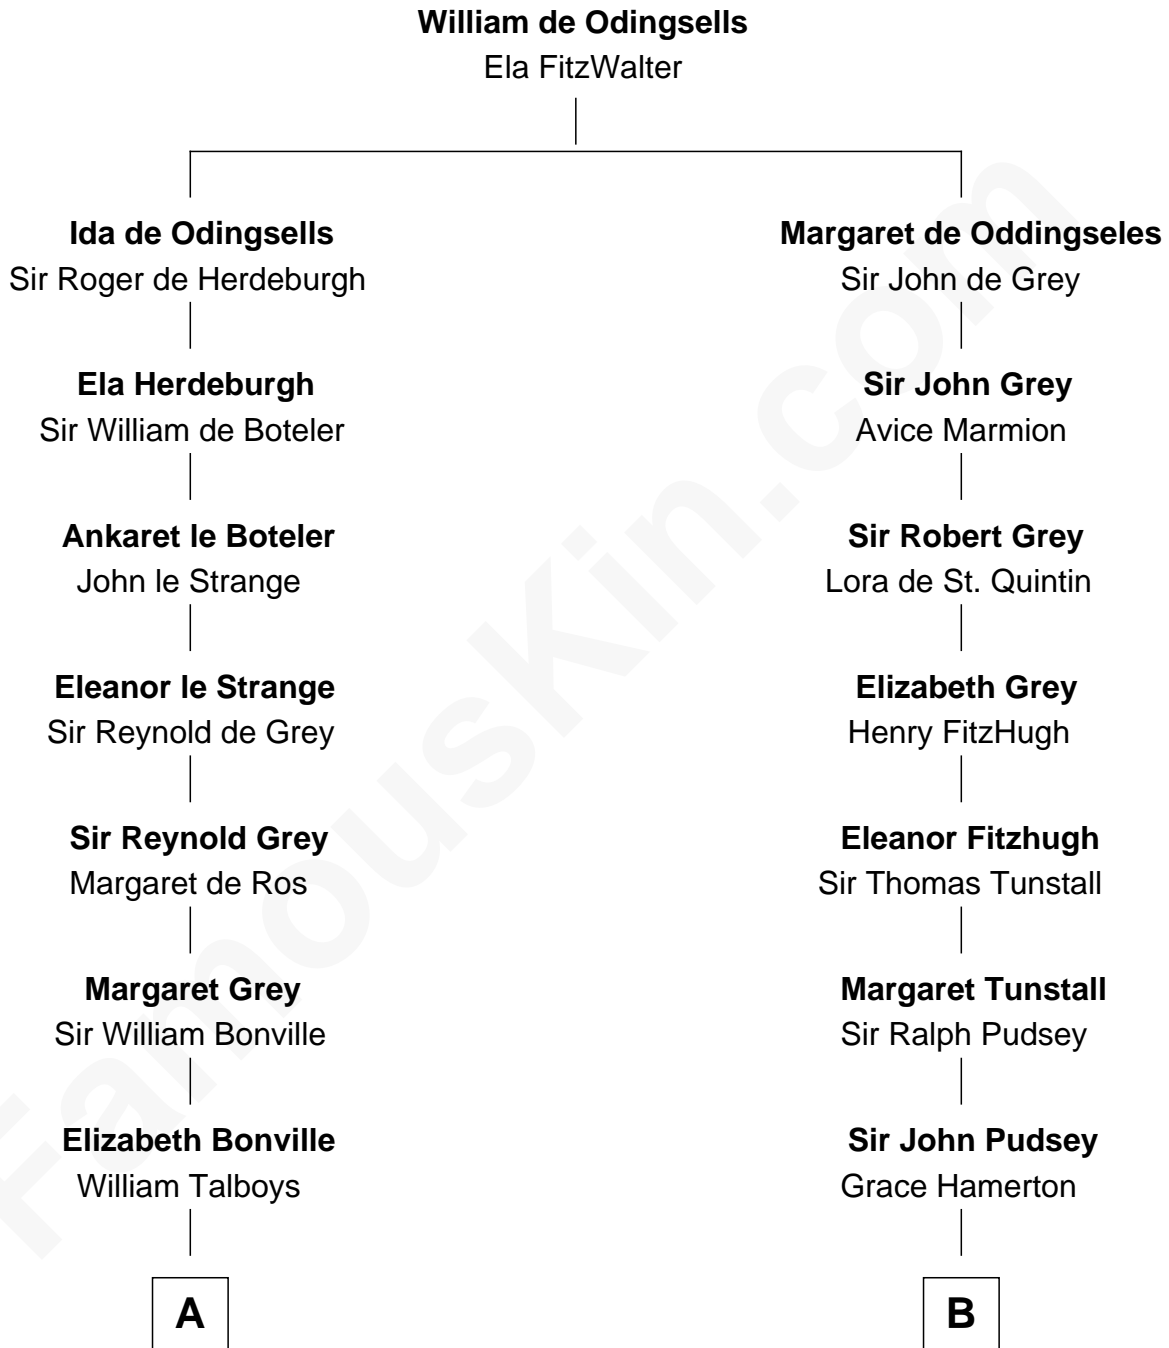

FamousKin.com
Relationship Chart of
George Washington
1st U.S. President

16th cousin 4 times removed of
Fitzhugh Lee
40th Governor of Virginia

C

Col. Henry Lee

Lucy Grymes

Maj. Gen. Henry Lee

Anne Hill Carter

Sydney Smith Lee

Anna Maria Mason

Fitzhugh Lee

40th Governor of Virginia