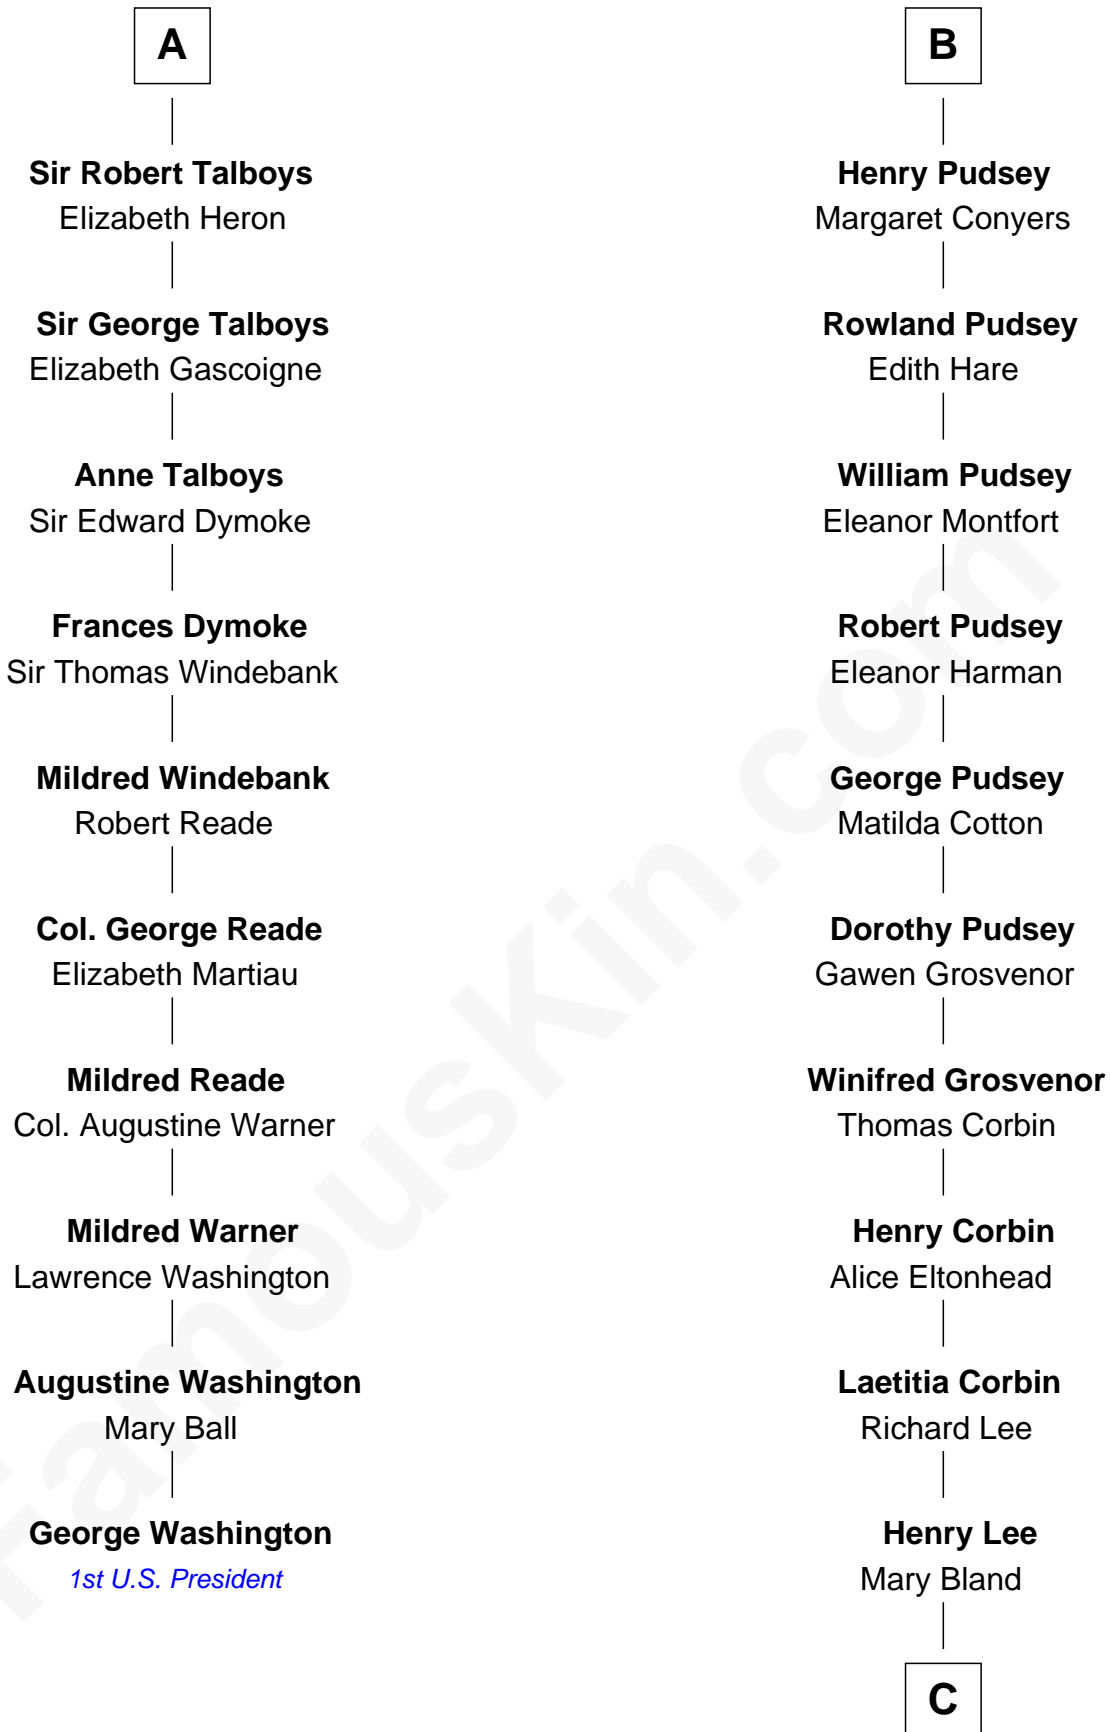

FamousKin.com
Relationship Chart of
George Washington
1st U.S. President

16th cousin 4 times removed of
Fitzhugh Lee
40th Governor of Virginia

C

Col. Henry Lee

Lucy Grymes

Maj. Gen. Henry Lee

Anne Hill Carter

Sydney Smith Lee

Anna Maria Mason

Fitzhugh Lee

40th Governor of Virginia