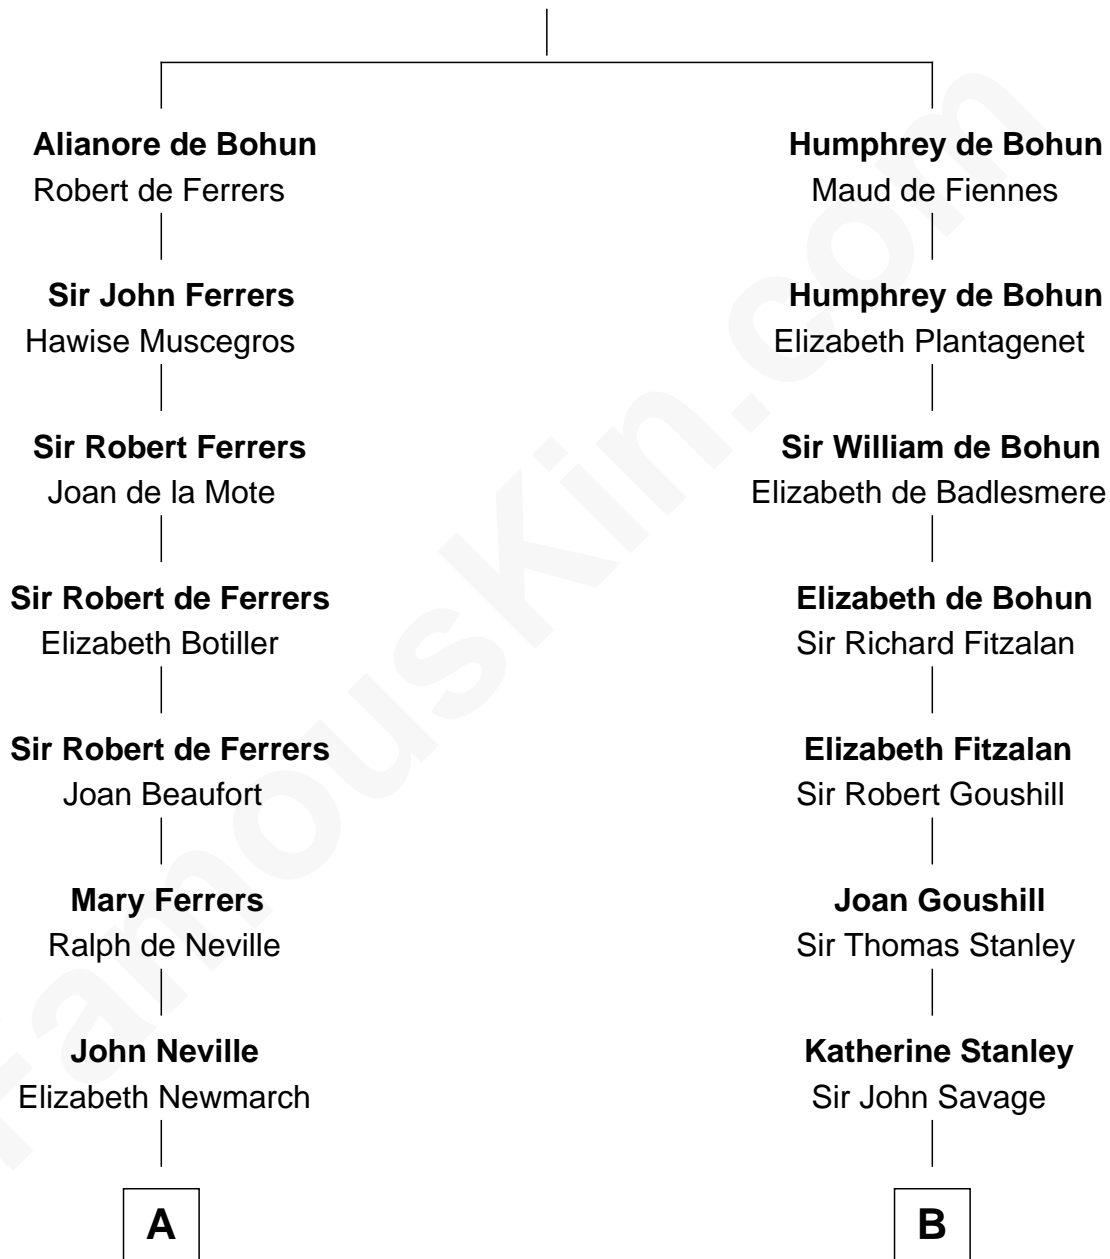

FamousKin.com
Relationship Chart of
George Washington
1st U.S. President

17th cousin 1 time removed of
Fitzhugh Lee
40th Governor of Virginia

Sir Humphrey de Bohun
 Eleanor de Braiose

C

Sydney Smith Lee

Anna Maria Mason

Fitzhugh Lee

40th Governor of Virginia

FamousKin.com