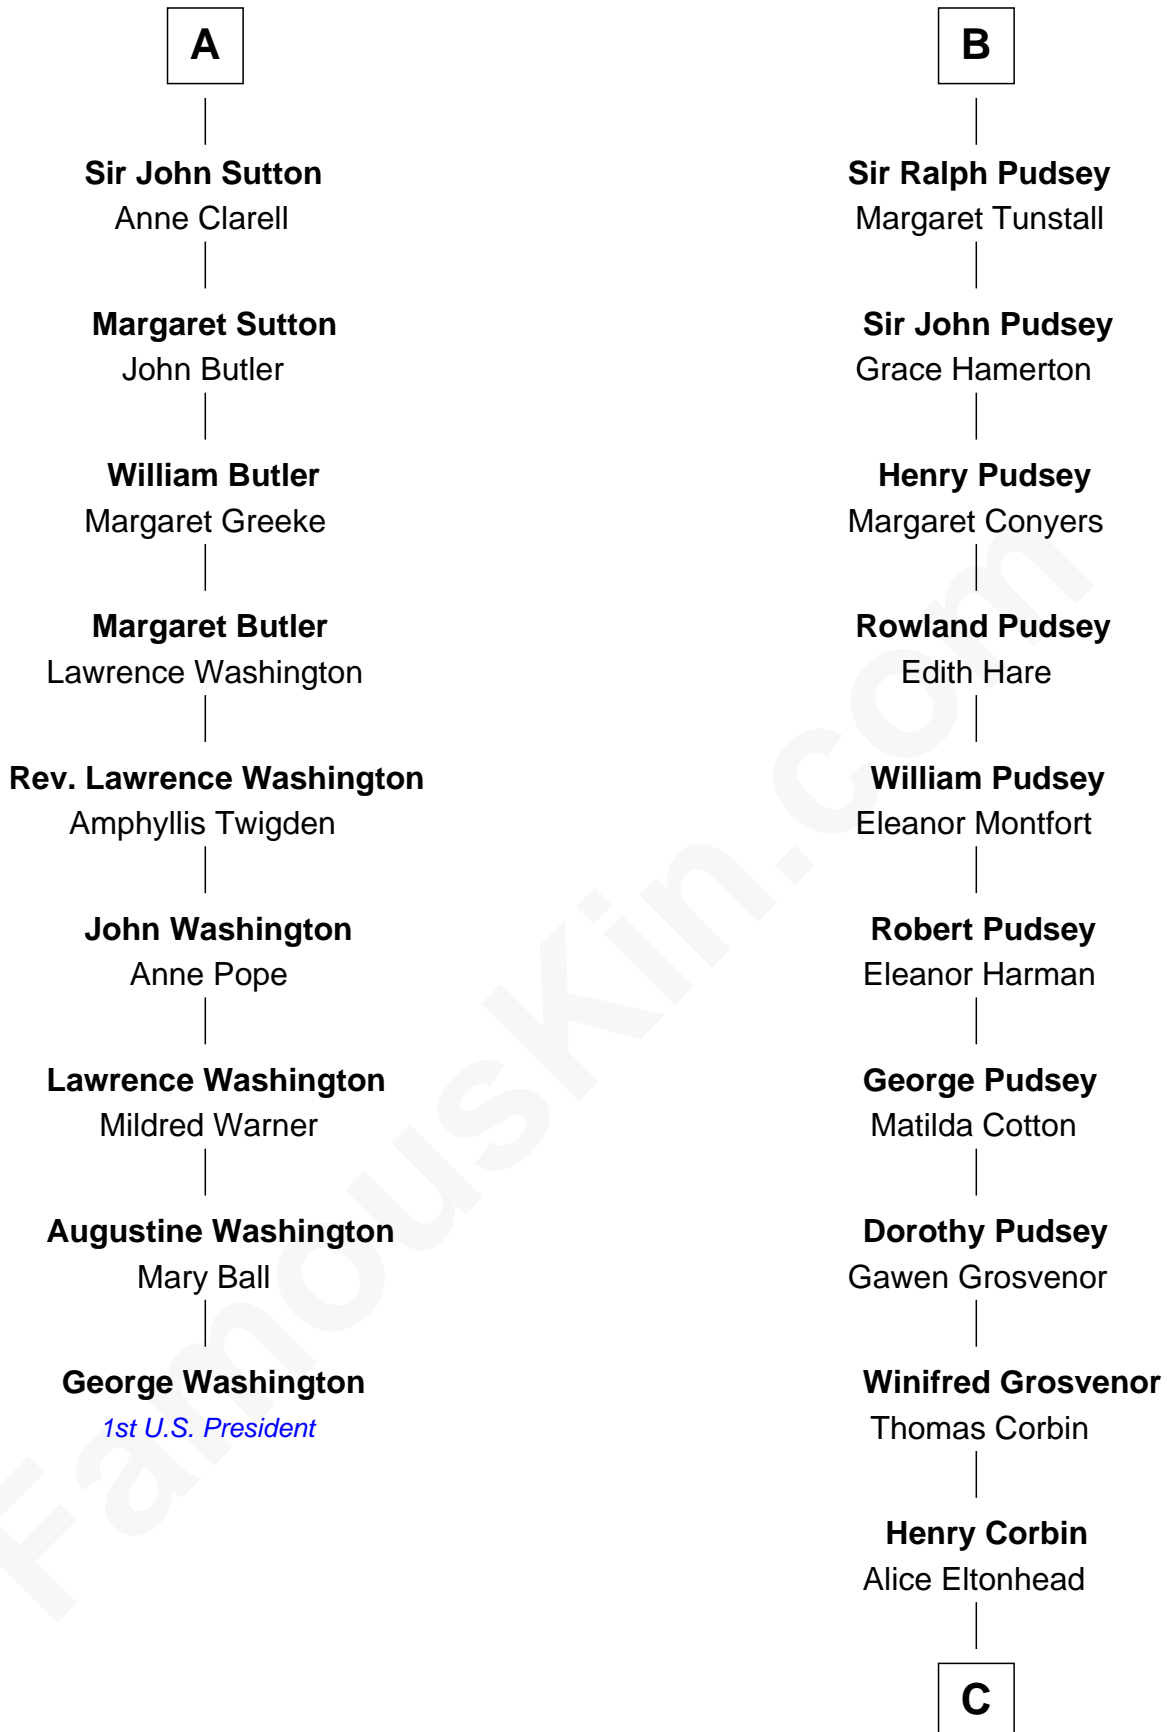

FamousKin.com
Relationship Chart of
George Washington
1st U.S. President

15th cousin 5 times removed of
Thomas Sim Lee
2nd and 7th Governor of Maryland

C

—
Laetitia Corbin

Richard Lee

—
Philip Lee

Sarah Brooke

—
Thomas Lee

Christiana Sim

—
Thomas Sim Lee

2nd and 7th Governor of Maryland

FamousKin.com