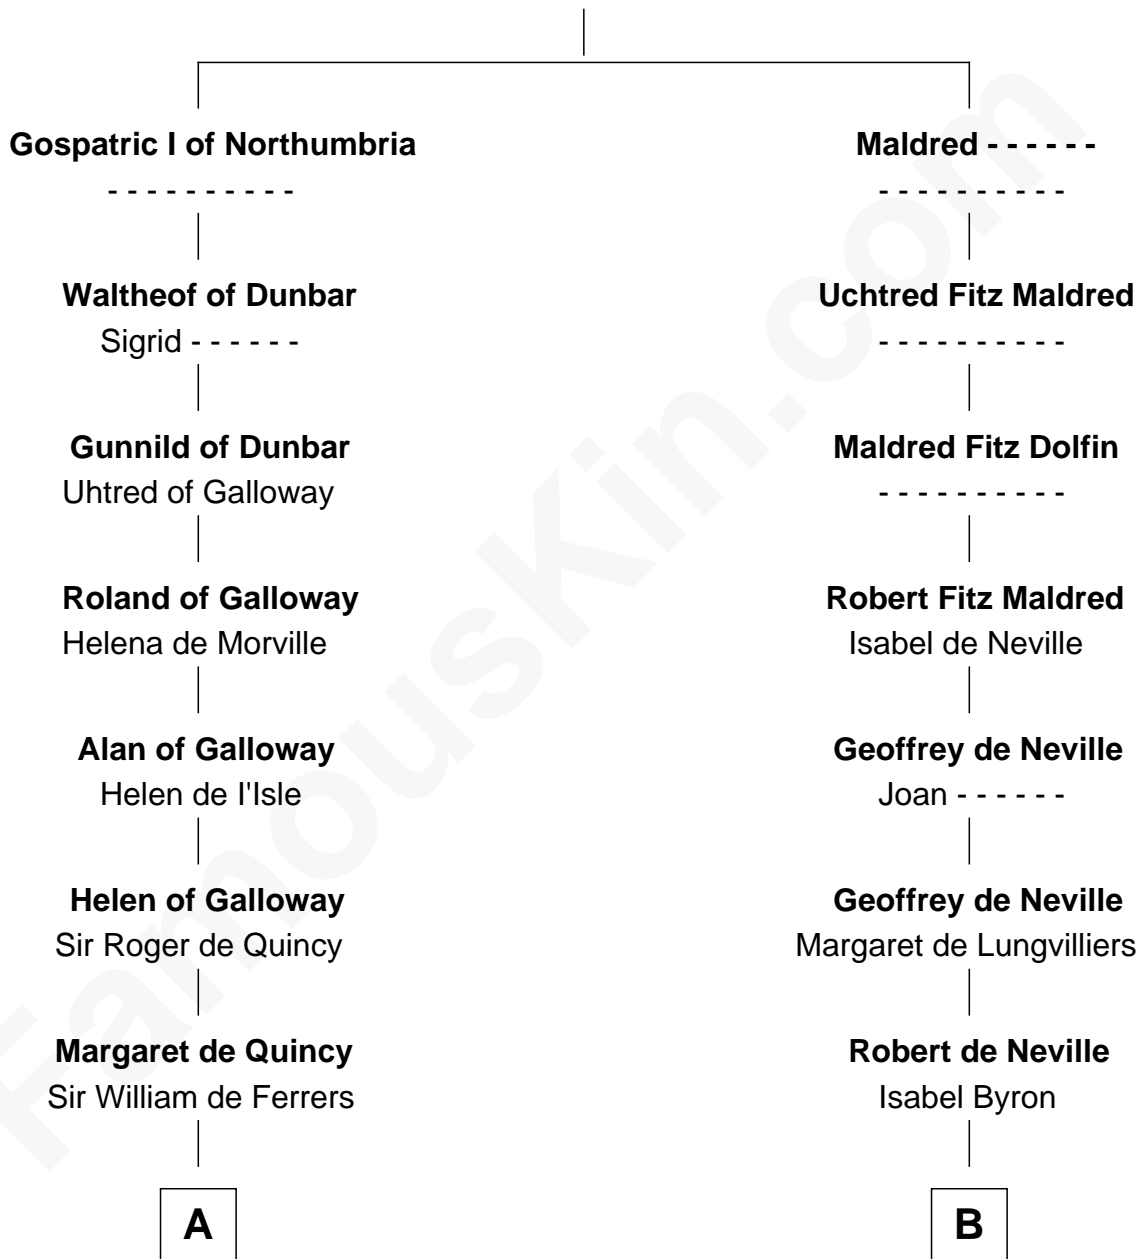

**FamousKin.com**  
**Relationship Chart of**  
**George Washington**  
*1st U.S. President*

20th cousin 1 time removed of

**Thomas Sim Lee**  
*2nd and 7th Governor of Maryland*

**Maldred of Carlisle and Allendale**  
 Edith of Northumbria

**C**

**Rev. Lawrence Washington**

Amphyllis Twigden

**John Washington**

Anne Pope

**Lawrence Washington**

Mildred Warner

**Augustine Washington**

Mary Ball

**George Washington**

*1st U.S. President*

**D**

**Laetitia Corbin**

Richard Lee

**Philip Lee**

Sarah Brooke

**Thomas Lee**

Christiana Sim

**Thomas Sim Lee**

*2nd and 7th Governor of Maryland*