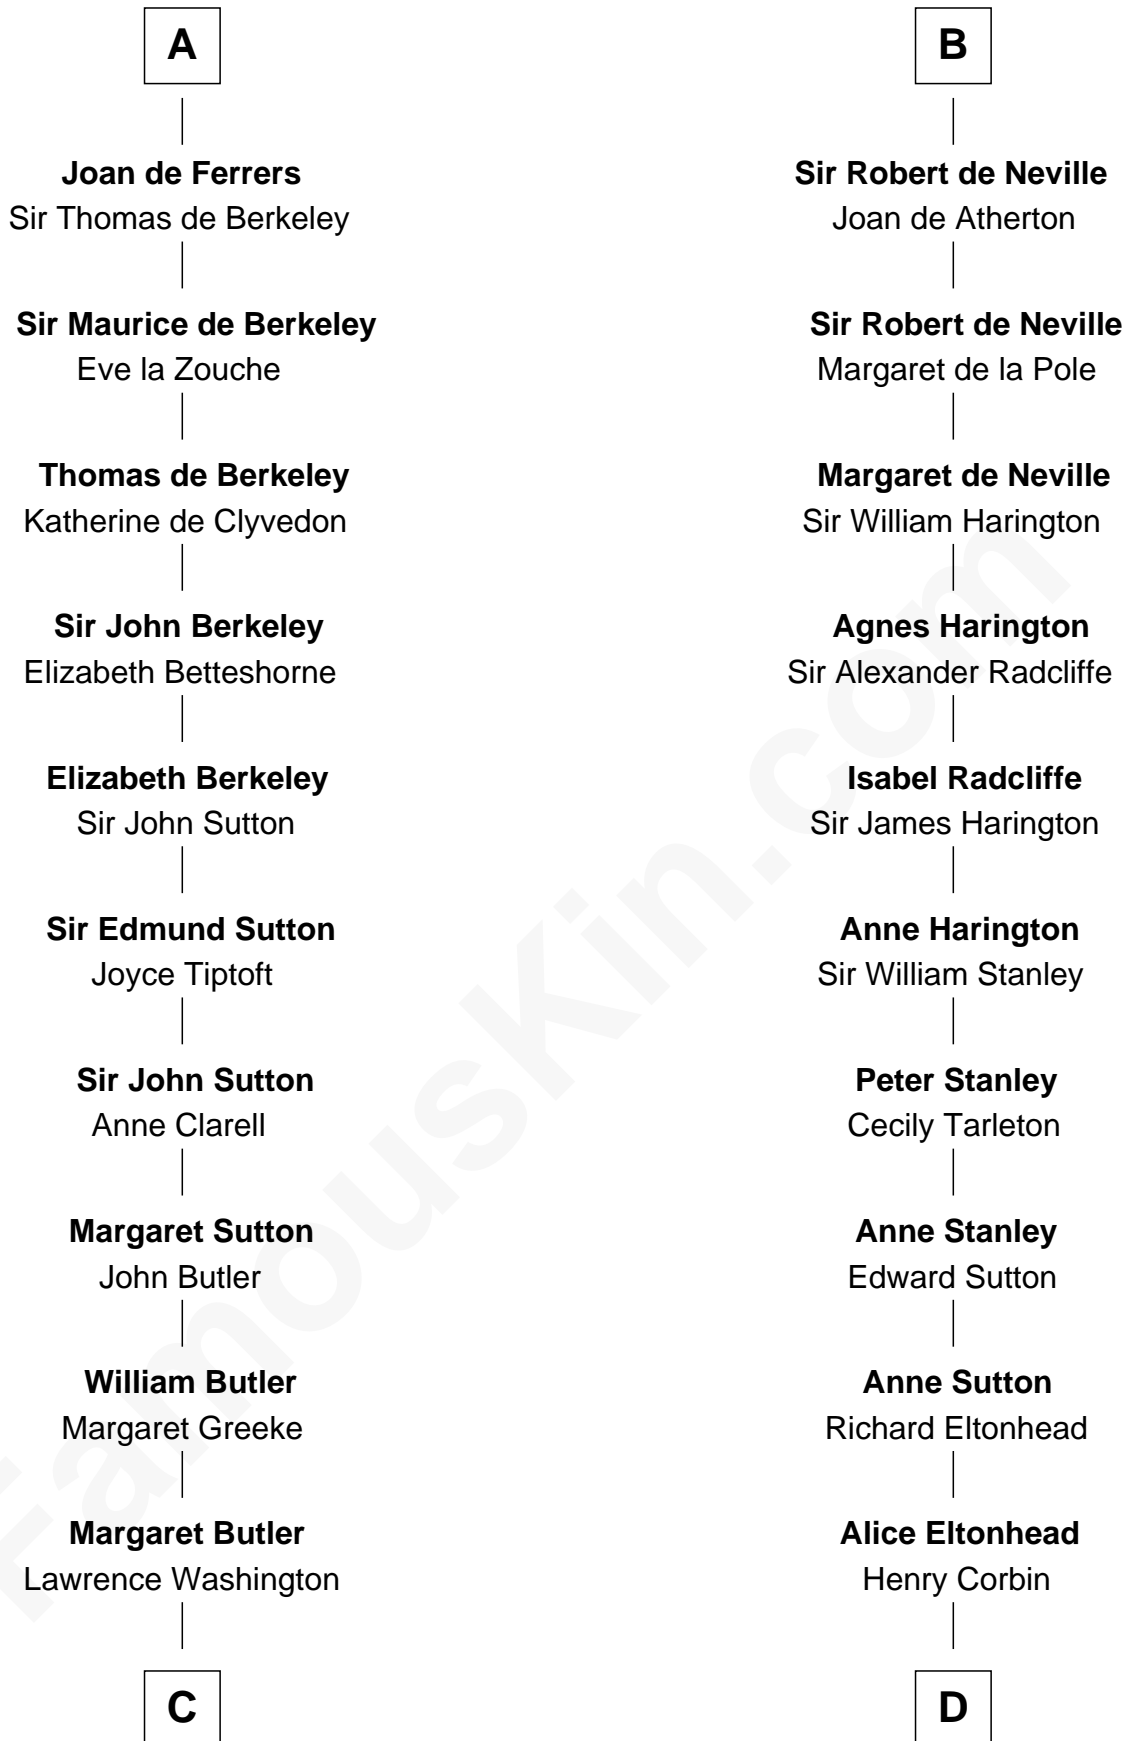

**FamousKin.com**  
**Relationship Chart of**  
**George Washington**  
*1st U.S. President*

20th cousin 1 time removed of

**Thomas Sim Lee**  
*2nd and 7th Governor of Maryland*

**Maldred of Carlisle and Allendale**  
 Edith of Northumbria

Mary Ball

**George Washington**

*1st U.S. President*

**D**

**Laetitia Corbin**

Richard Lee

**Philip Lee**

Sarah Brooke