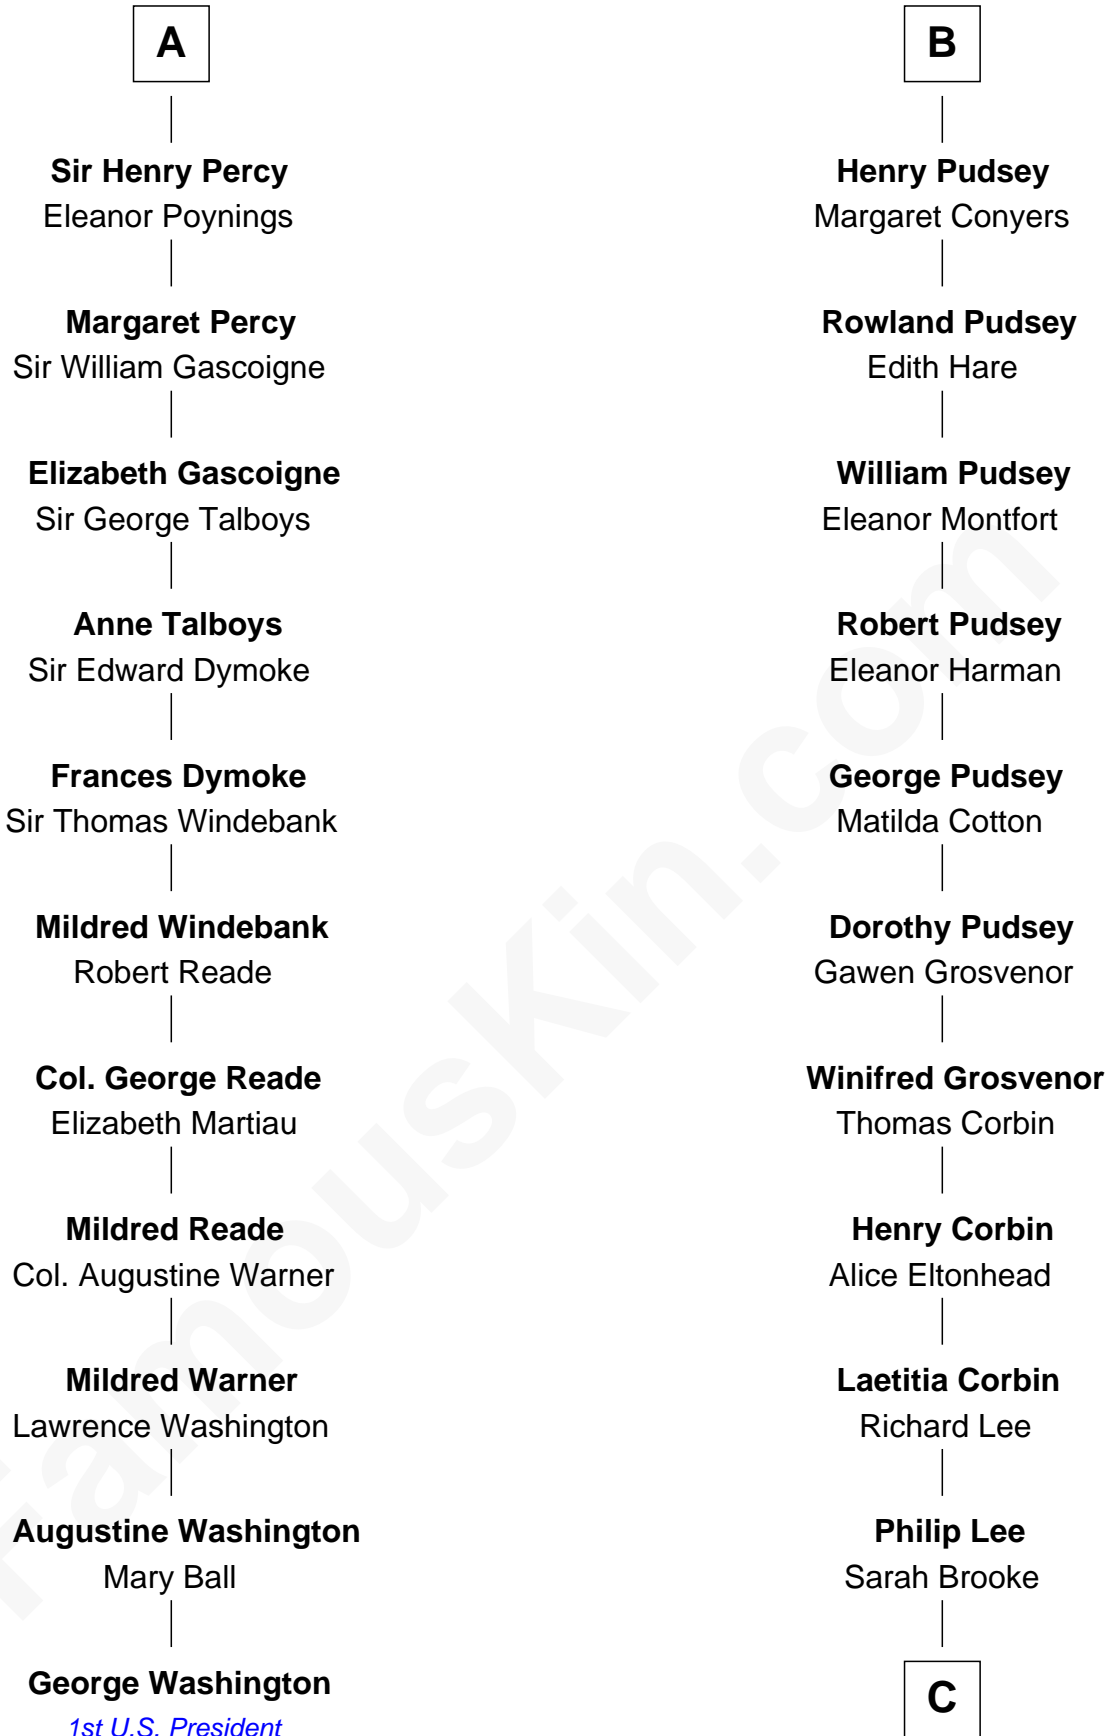

**FamousKin.com**  
**Relationship Chart of**  
**George Washington**  
*1st U.S. President*

17th cousin 1 time removed of

**Thomas Sim Lee**  
*2nd and 7th Governor of Maryland*

**John Fitz Robert**  
 Ada de Baliol

**C**

**Thomas Lee**  
Christiana Sim

**Thomas Sim Lee**

*2nd and 7th Governor of Maryland*

FamousKin.com