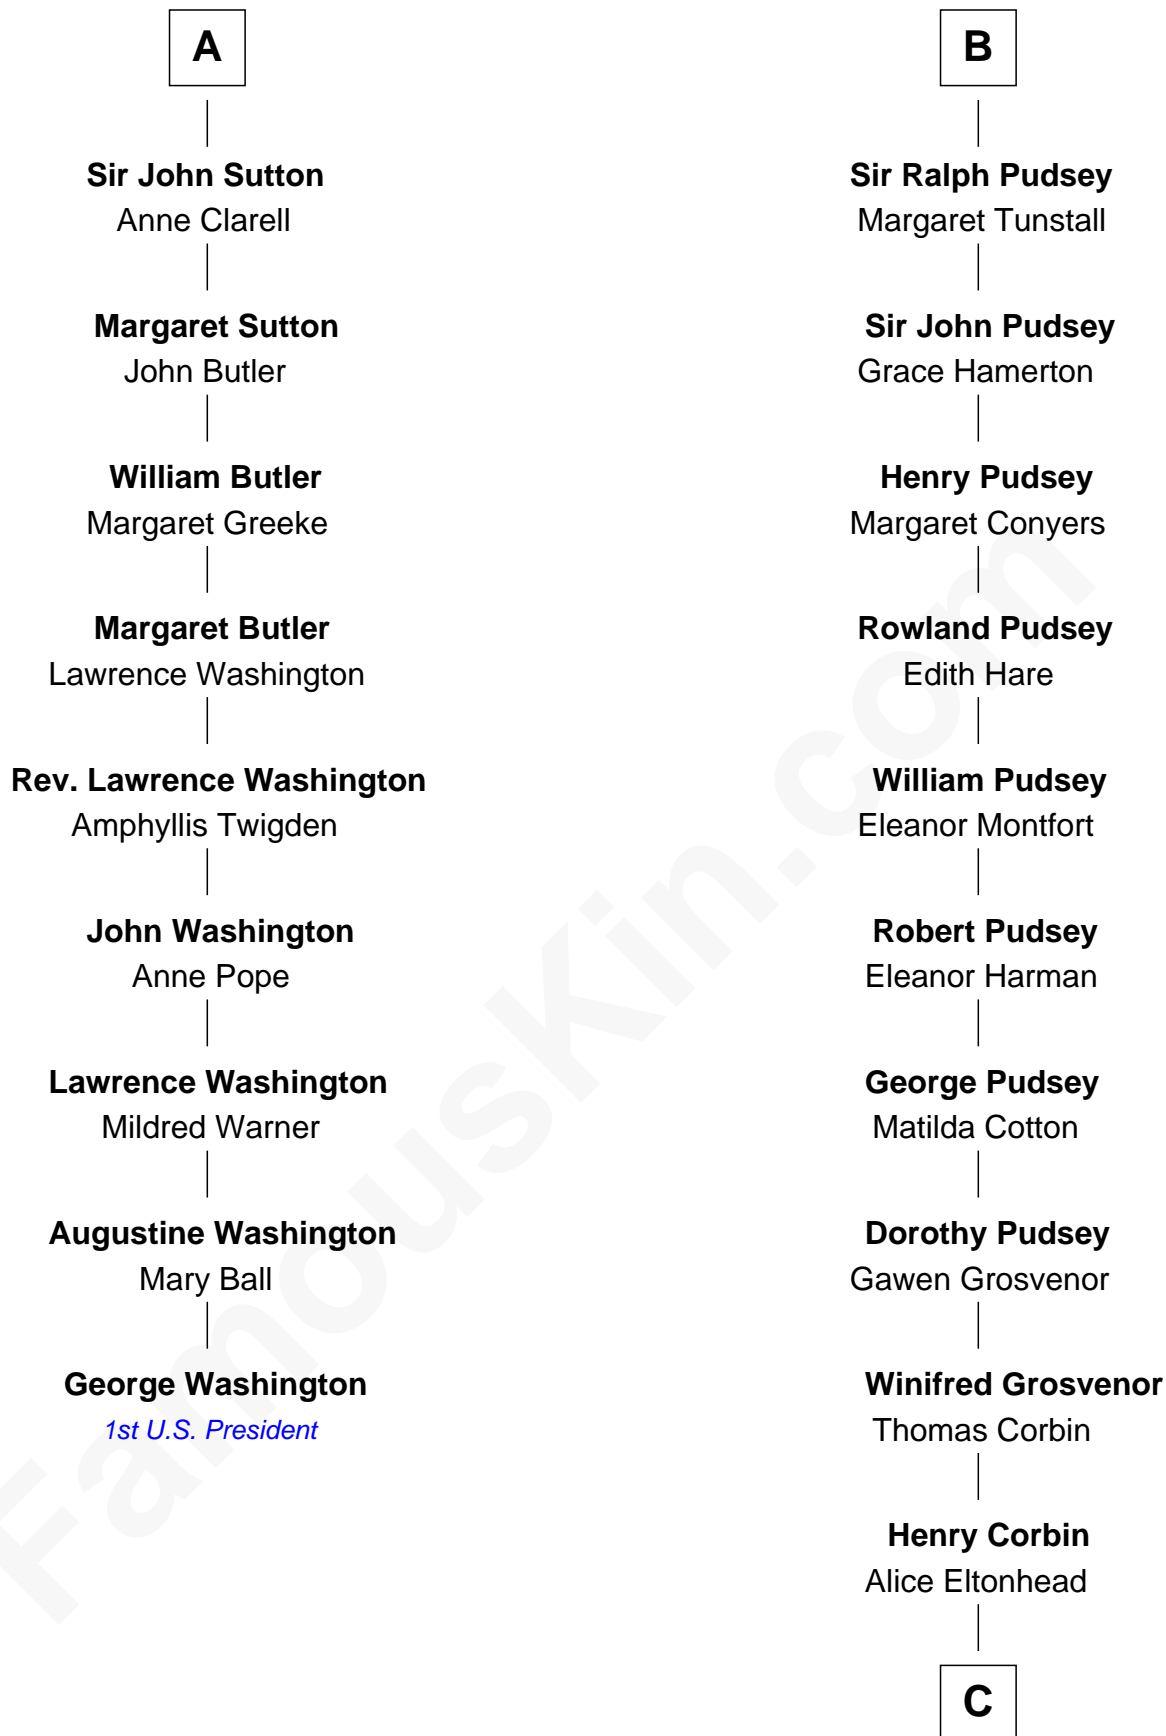

FamousKin.com
Relationship Chart of
George Washington
1st U.S. President

15th cousin 6 times removed of
Edward Lloyd V
13th Governor of Maryland

C

—
Ann Corbin
Col. William Tayloe

—
John Tayloe
Elizabeth Gwynn

—
John Tayloe
Rebecca Plater

—
Elizabeth Tayloe
Col. Edward Lloyd

—
Edward Lloyd V
13th Governor of Maryland

FamousKin.com