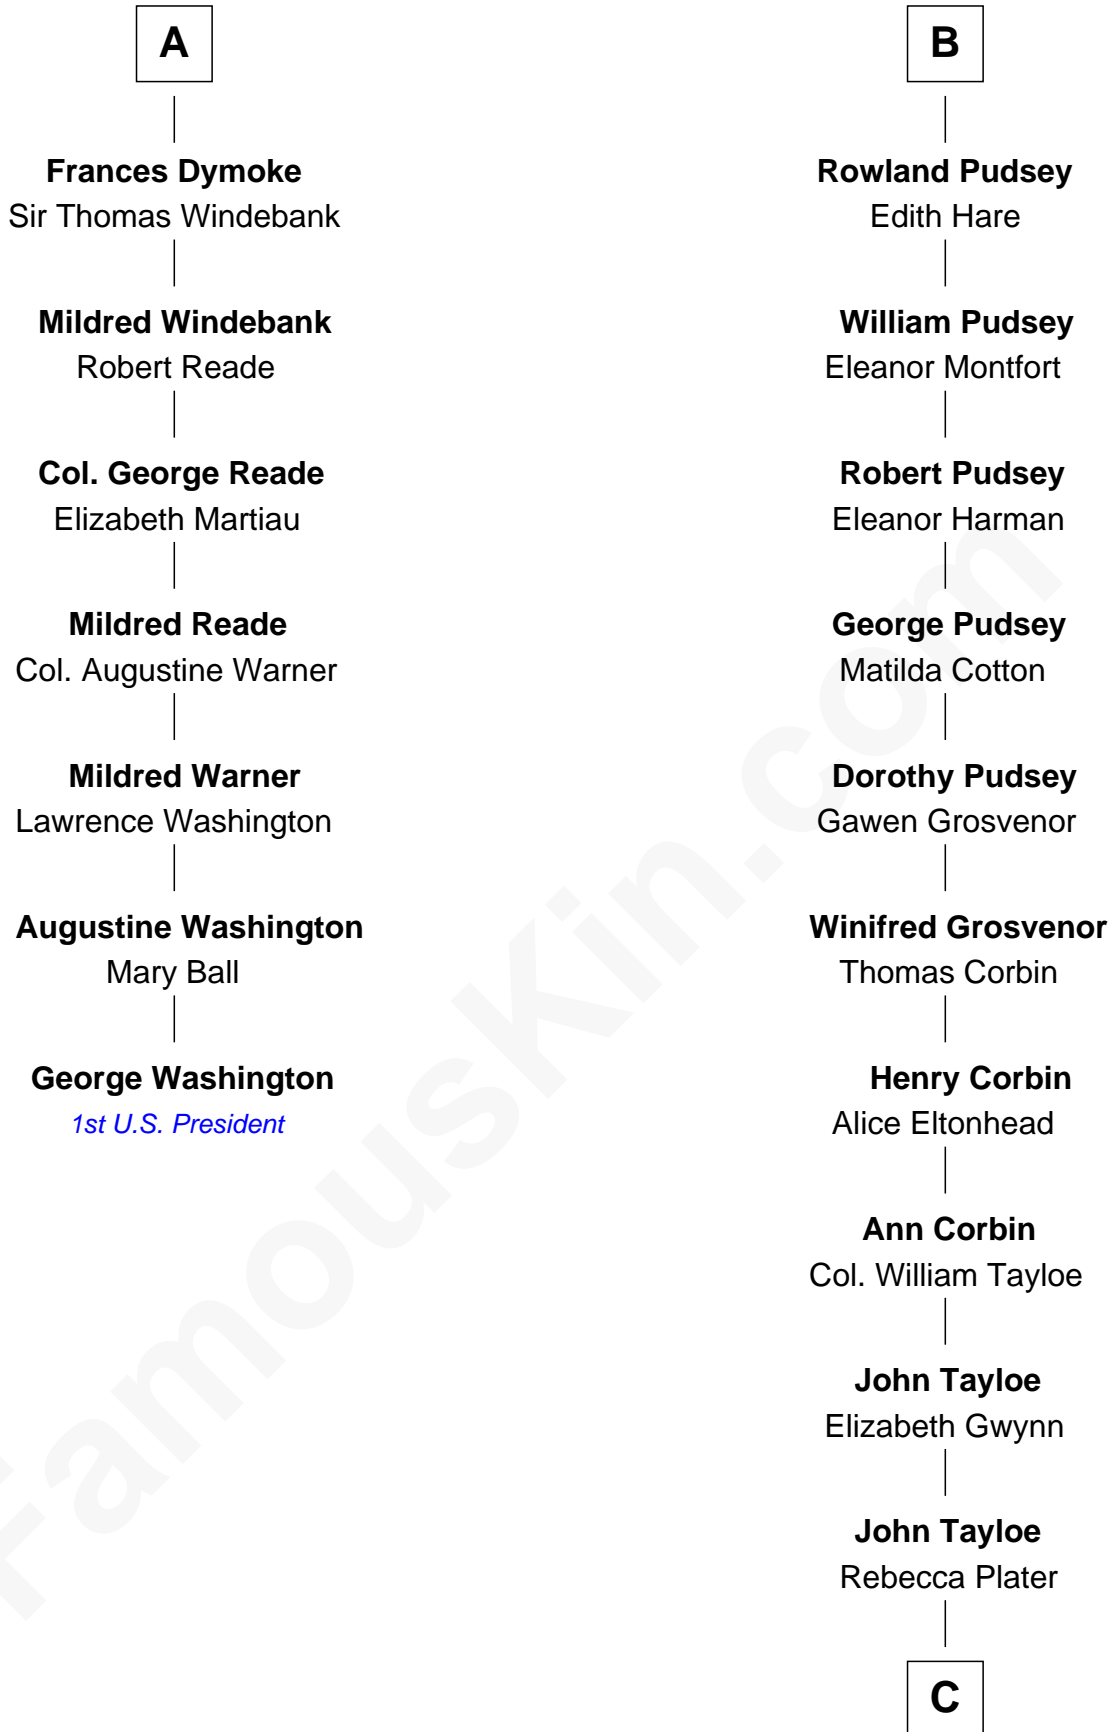

FamousKin.com
Relationship Chart of
George Washington
1st U.S. President

13th cousin 5 times removed of
Edward Lloyd V
13th Governor of Maryland

C

Elizabeth Tayloe
Col. Edward Lloyd

Edward Lloyd V
13th Governor of Maryland

FamousKin.com